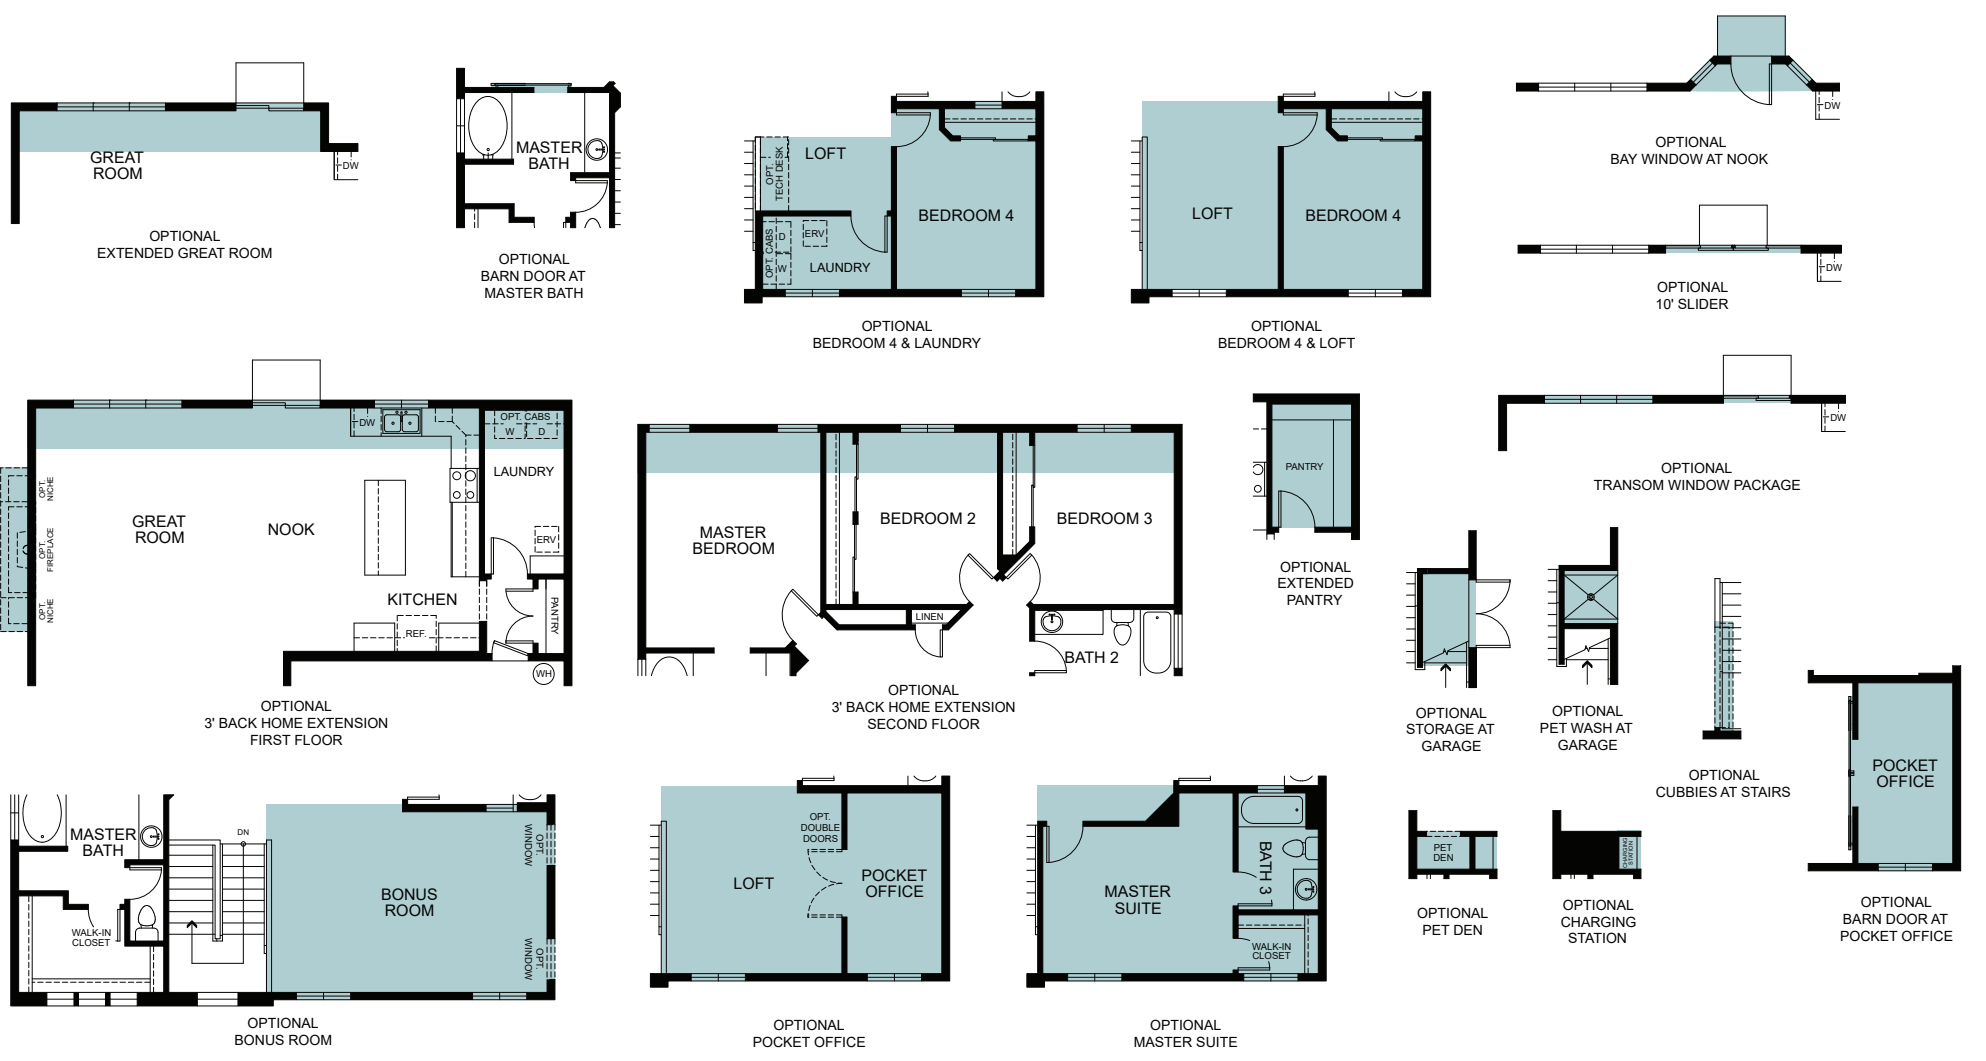

WoodsideHomes.com

Let's get you home.

Vista

At Summerfield

Amesbury

TWO-STORY 1,732 FINISHED SQ. FT

FIRST FLOOR
910 SQ. FT.

SECOND FLOOR
437 SQ. FT.

FLOOR PLAN OPTIONS

Woodside Homes reserves the right to change floor plans, features, elevations, prices, materials and specifications without notice. All square footages and measurements are approximate. Please see Sales Professional for full details. 01/2025