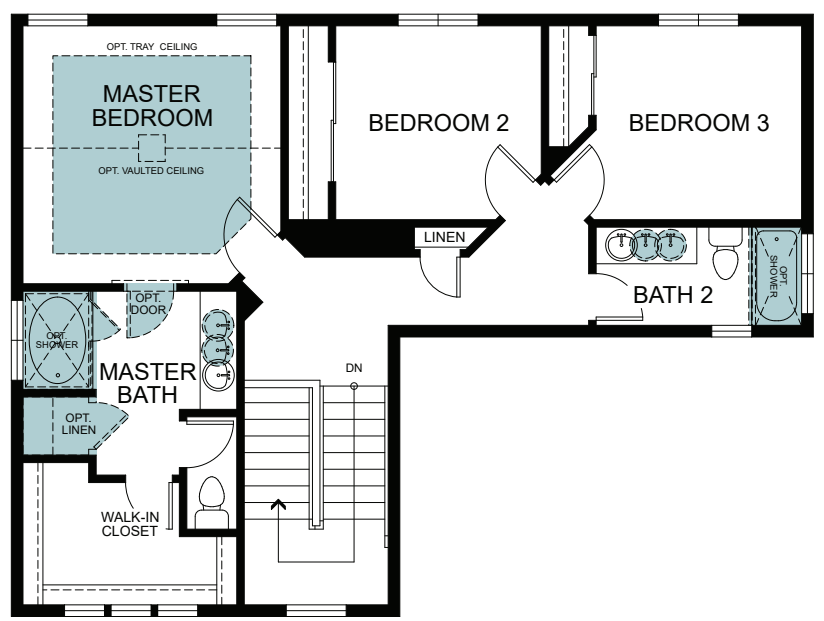

WoodsideHomes.com

Let's get you home.

Vista

At Summerfield

Amesbury

TWO-STORY 1,732 FINISHED SQ. FT

FIRST FLOOR
910 SQ. FT.

SECOND FLOOR
437 SQ. FT.