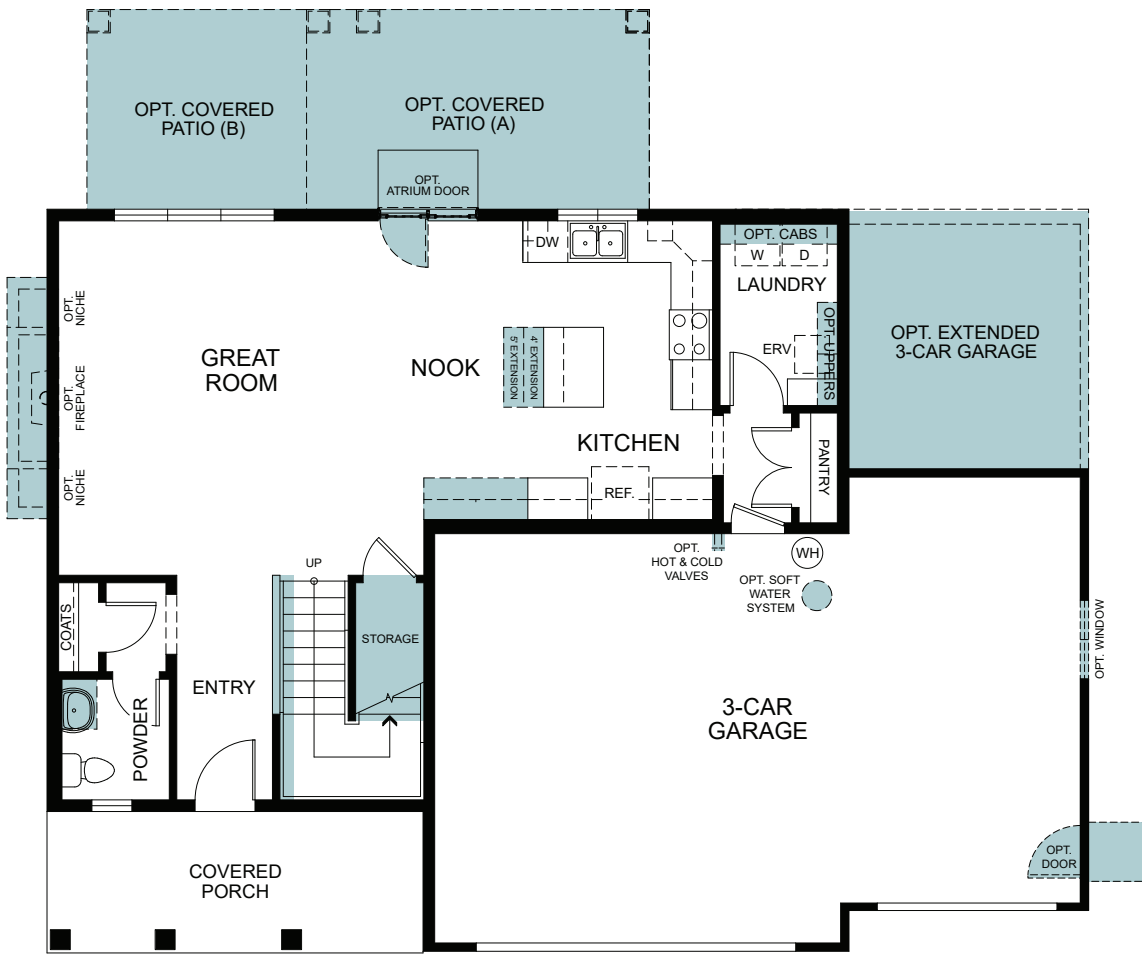

WoodsideHomes.com

Let's get you home.

Vista

At Summerfield

Amesbury

TWO-STORY 1,732 FINISHED SQ. FT

FIRST FLOOR
910 SQ. FT.

SECOND FLOOR
437 SQ. FT.

FLOOR PLAN OPTIONS

Woodside Homes reserves the right to change floor plans, features, elevations, prices, materials and specifications without notice. All square footages and measurements are approximate. Please see Sales Professional for full details. 01/2025