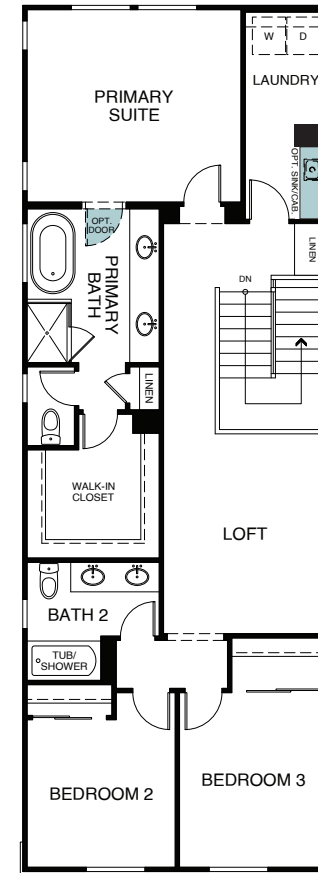

SYCAMORE

COVE

TWO STORY 2,460 SQ. FT.

FIRST FLOOR

SECOND FLOOR

Woodside Homes reserves the right to change floor plans, features, elevations, prices, materials and specifications without notice. All square footages and measurements are approximate. Please see Sales Professional for full details. 05/2024