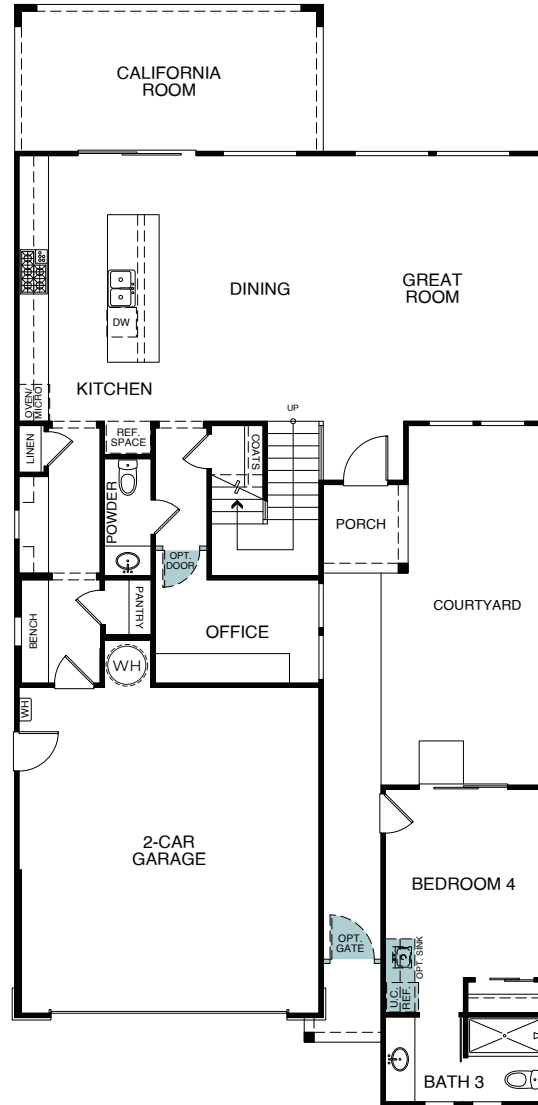

SYCAMORE

COVE

TWO STORY 2,460 SQ. FT.

FIRST FLOOR

SECOND FLOOR

Woodside Homes reserves the right to change floor plans, features, elevations, prices, materials and specifications without notice. All square footages and measurements are approximate. Please see Sales Professional for full details. 05/2024