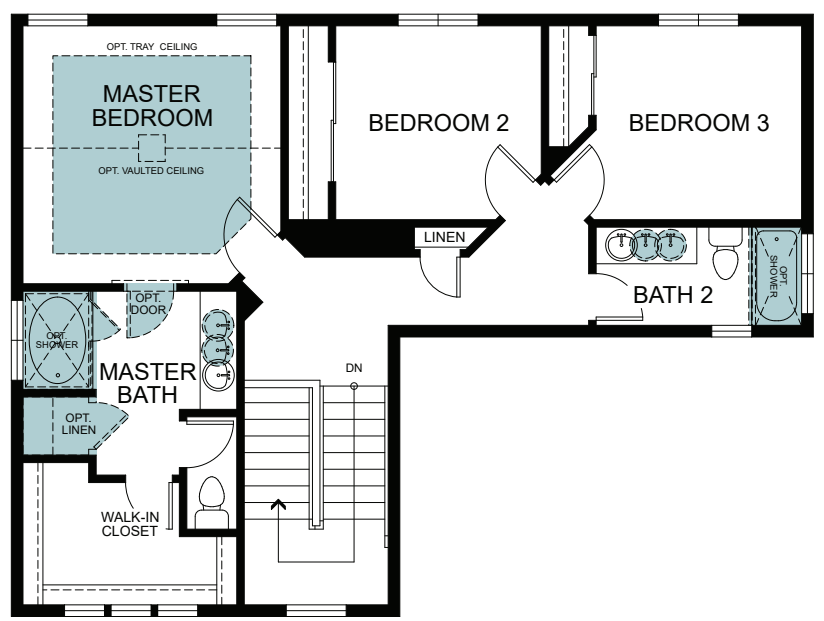

WoodsideHomes.com

Let's get you home.

Vista At Summerfield

Amesbury

TWO-STORY 1,732 FINISHED SQ. FT

FIRST FLOOR
910 SQ. FT.

SECOND FLOOR
822 SQ. FT.

FLOOR PLAN OPTIONS