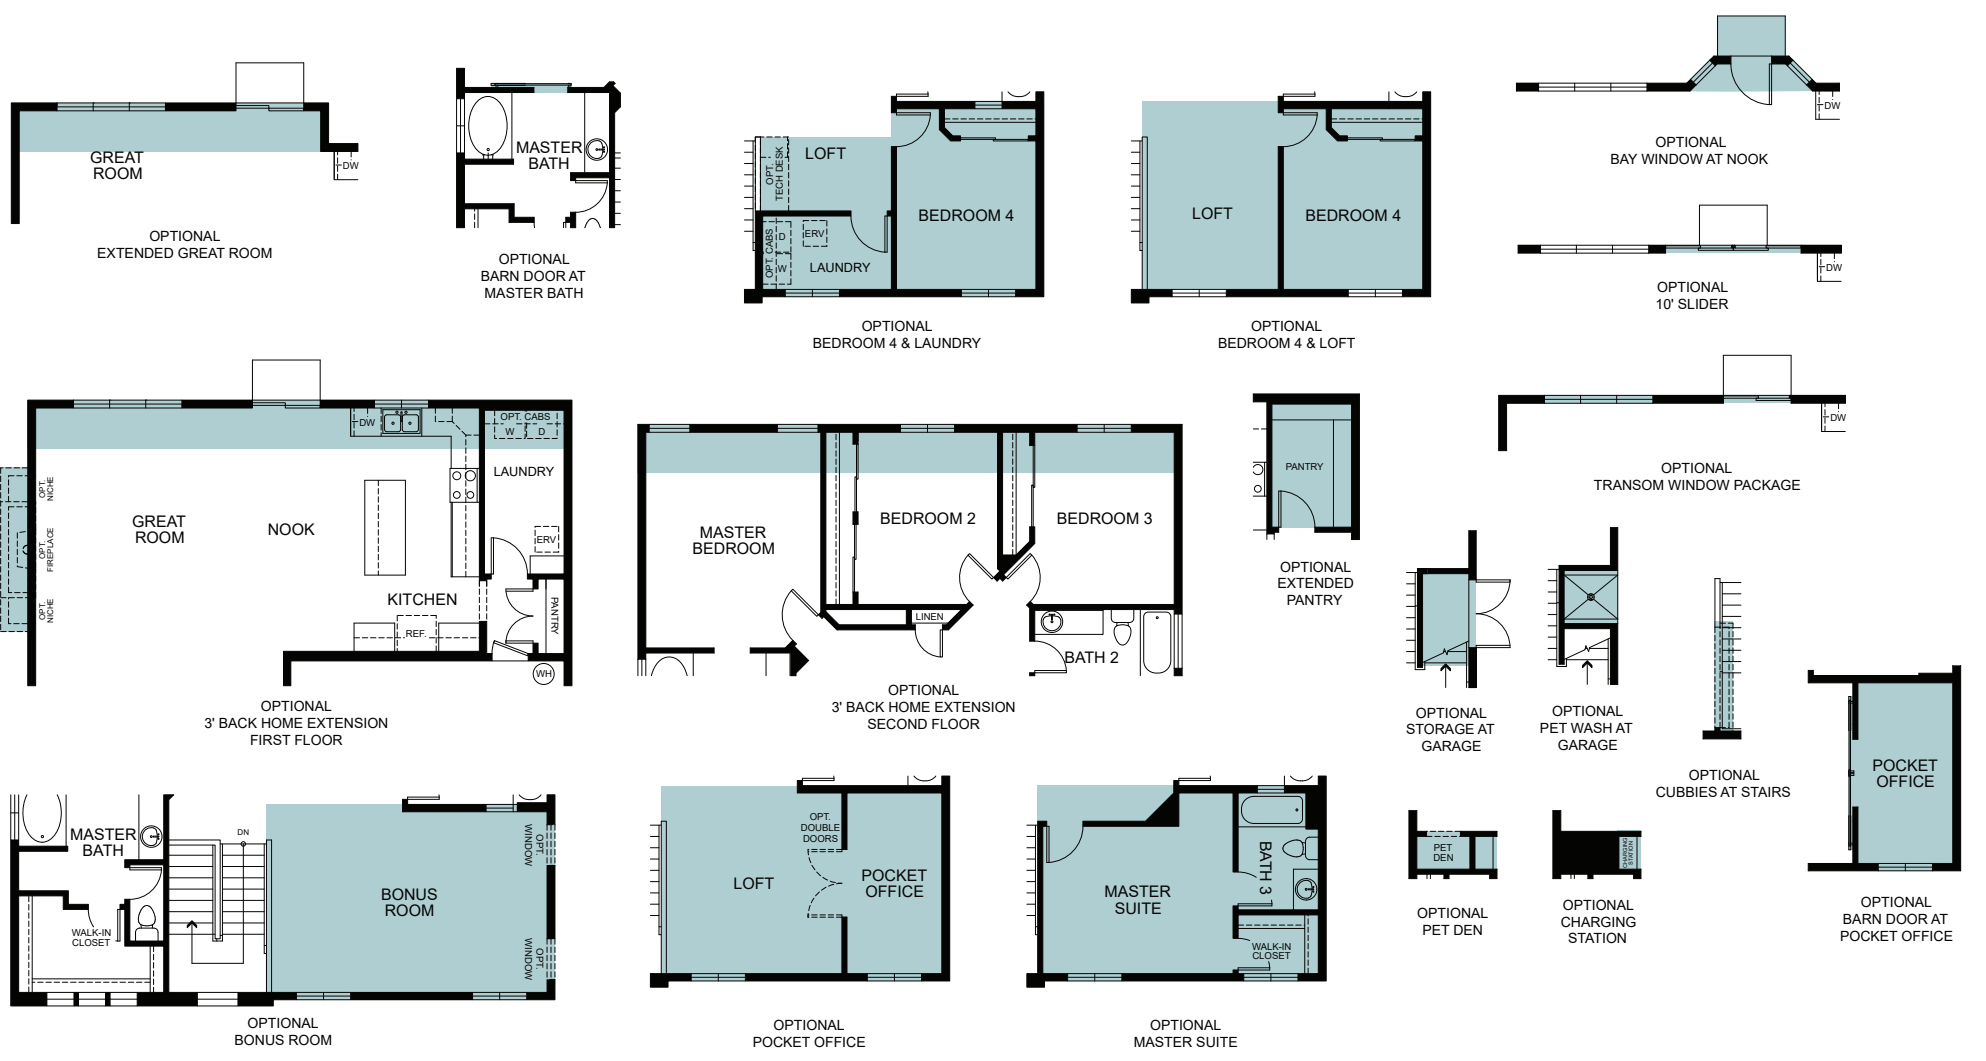

WoodsideHomes.com

Let's get you home.

Vista At Summerfield

Amesbury

TWO-STORY 1,732 FINISHED SQ. FT

FIRST FLOOR
910 SQ. FT.

SECOND FLOOR
822 SQ. FT.

FLOOR PLAN OPTIONS