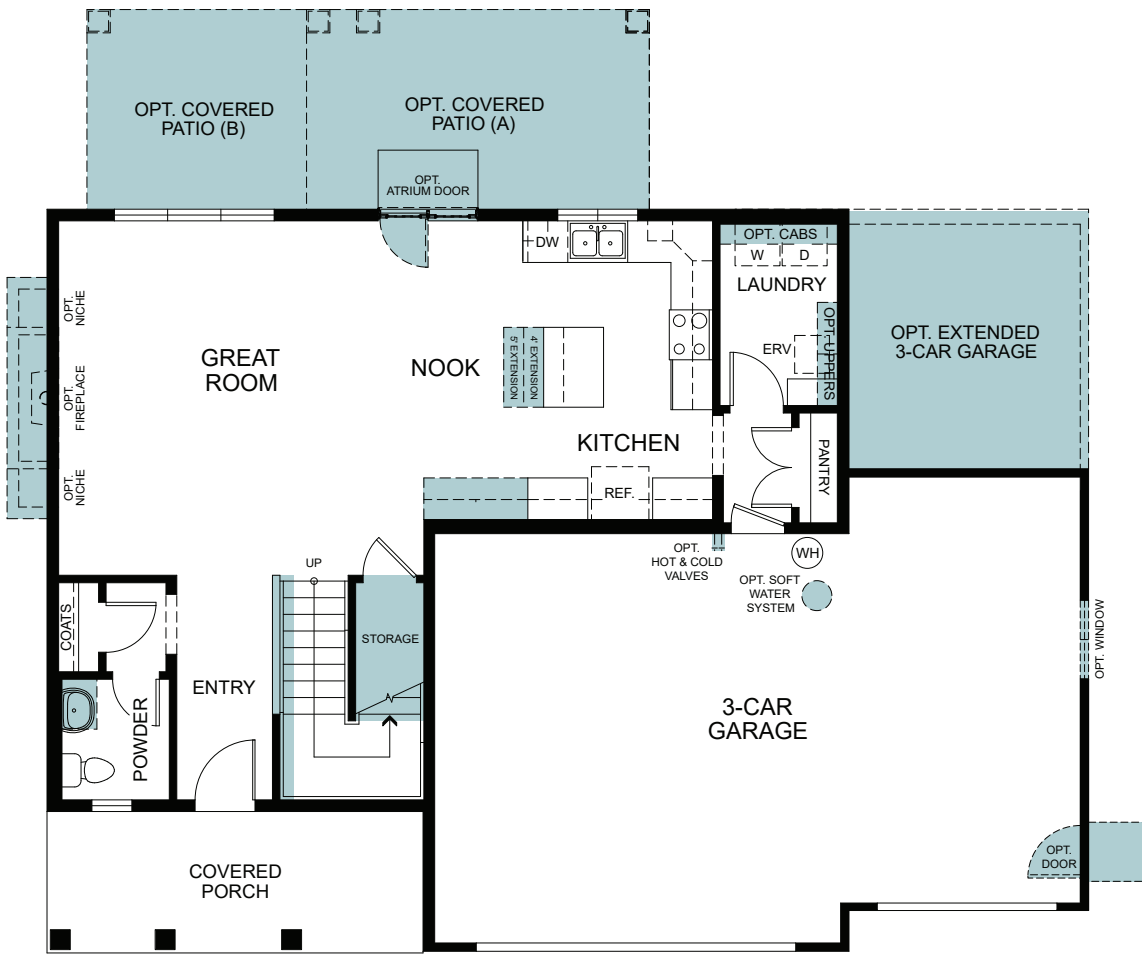

WoodsideHomes.com

Let's get you home.

Vista At Summerfield

Amesbury

TWO-STORY 1,732 FINISHED SQ. FT

FIRST FLOOR
910 SQ. FT.

SECOND FLOOR
822 SQ. FT.

FLOOR PLAN OPTIONS