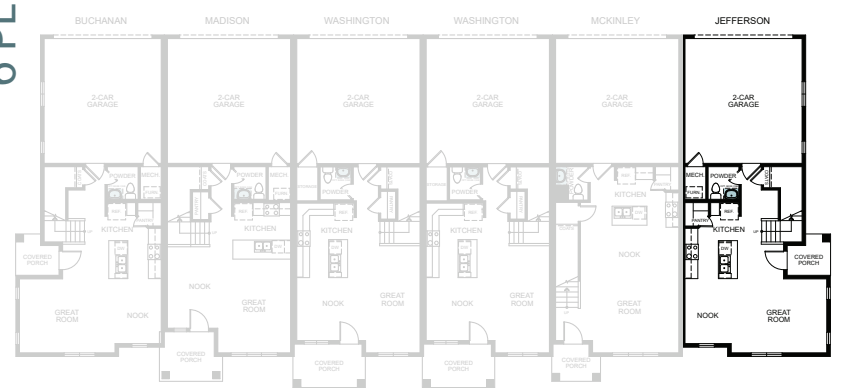

FIRST FLOOR
588 SQ. FT.

SECOND FLOOR
969 SQ. FT.

FLOOR PLAN LAYOUT

3 PLEX

4 PLEX

6 PLEX

5 PLEX

7 PLEX

WoodsideHomes.com

Let's get you home.

Legacy

At Harmony Place

Jefferson

TWO-STORY 1,557 FINISHED SQ. FT