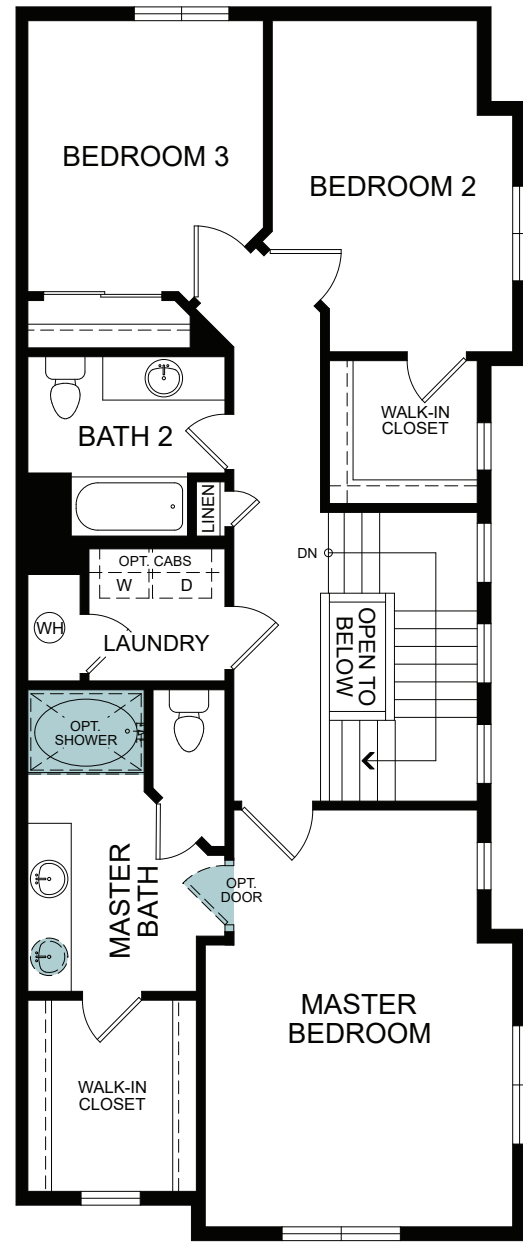

FIRST FLOOR
588 SQ. FT.

SECOND FLOOR
969 SQ. FT.

FLOOR PLAN LAYOUT

3 PLEX

4 PLEX

6 PLEX

5 PLEX

7 PLEX

WoodsideHomes.com

Let's get you home.

Legacy

At Harmony Place

Jefferson

TWO-STORY 1,557 FINISHED SQ. FT