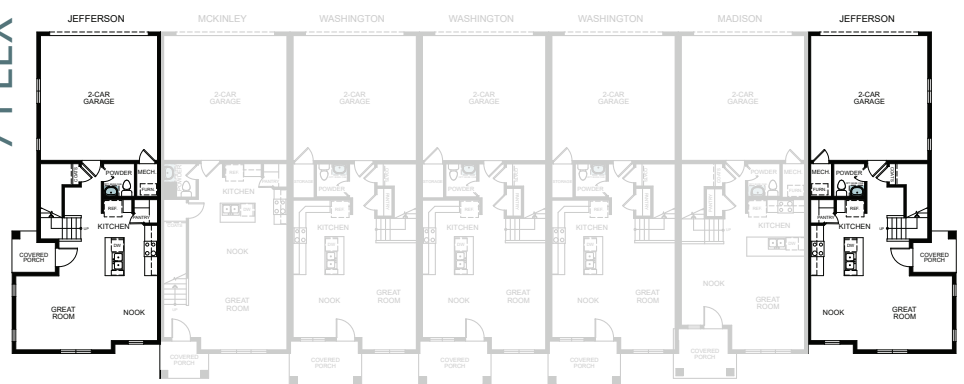

FIRST FLOOR
588 SQ. FT.

SECOND FLOOR
969 SQ. FT.

FLOOR PLAN LAYOUT

3 PLEX

4 PLEX

6 PLEX

5 PLEX

7 PLEX

WoodsideHomes.com

Let's get you home.

Legacy

At Harmony Place

Jefferson

TWO-STORY 1,557 FINISHED SQ. FT