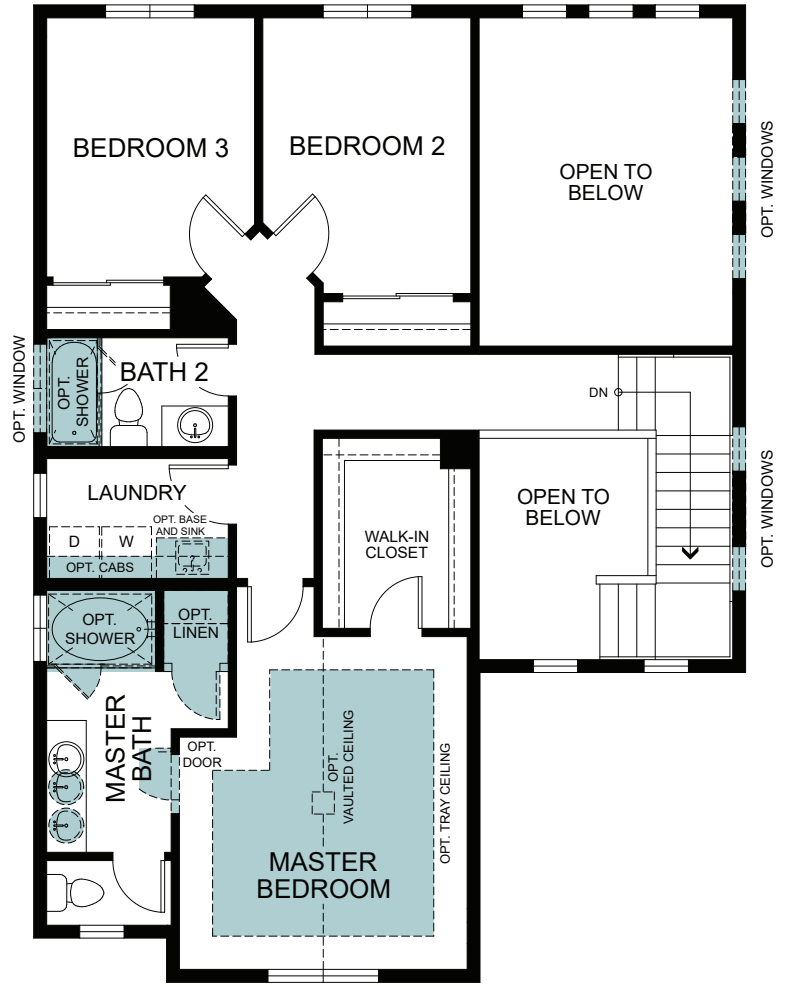

Let's get you home.
WoodsideHomes.com

Vista At Summerfield

Gambel Oak

TWO-STORY 1,680 FINISHED SQ. FT

FIRST FLOOR
762 SQ. FT.

SECOND FLOOR
918 SQ. FT.

FLOOR PLAN OPTIONS