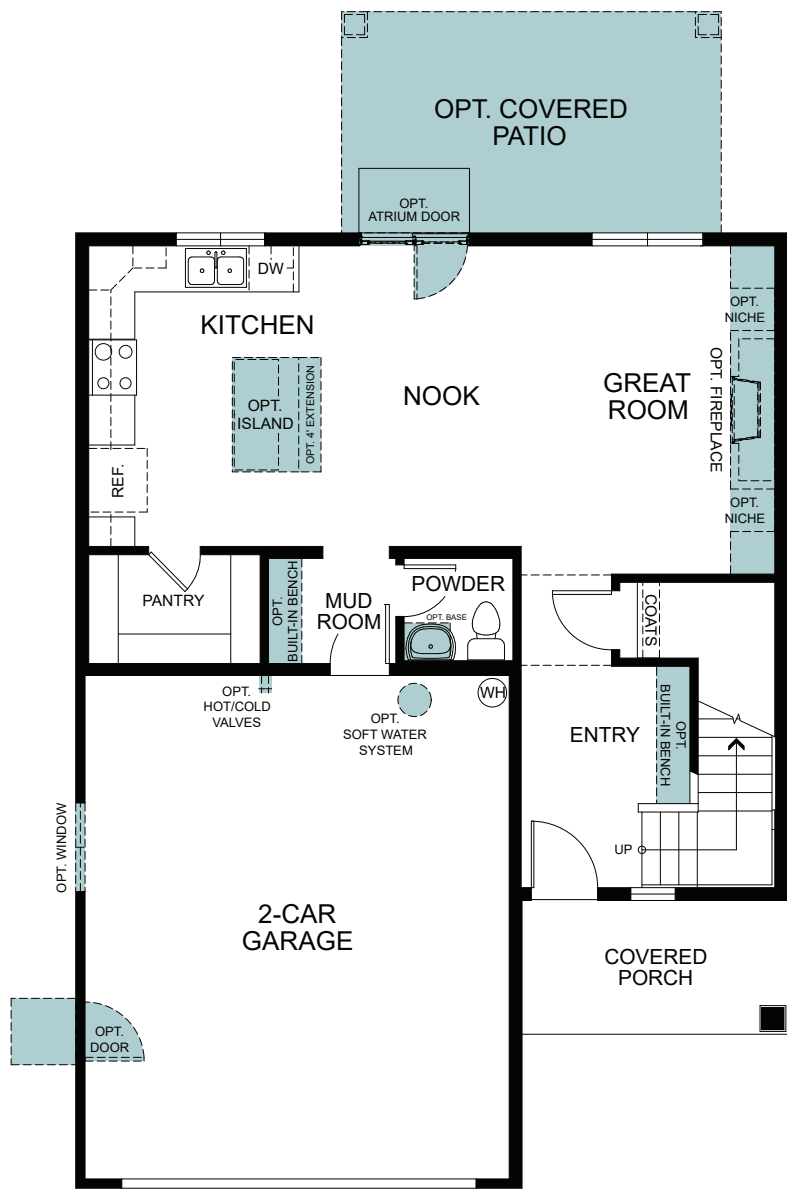

Let's get you home.
WoodsideHomes.com

Vista At Summerfield

Gambel Oak

TWO-STORY 1,680 FINISHED SQ. FT

FIRST FLOOR
762 SQ. FT.

SECOND FLOOR
918 SQ. FT.

FLOOR PLAN OPTIONS