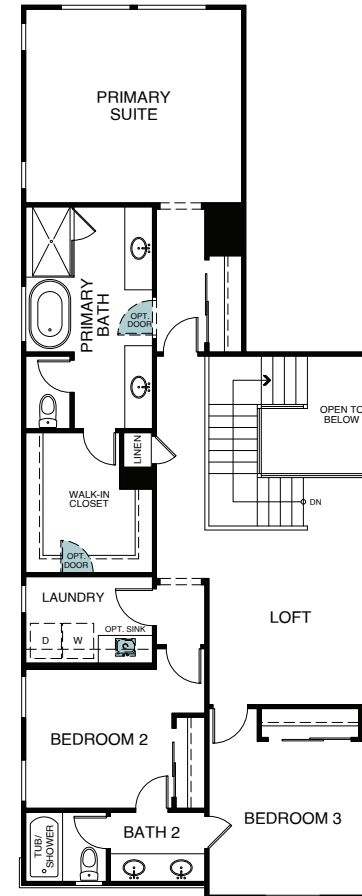

# SYCAMORE

JASMINE

TWO STORY 2,879 SQ. FT.

FIRST FLOOR

SECOND FLOOR

Woodside Homes reserves the right to change floor plans, features, elevations, prices, materials and specifications without notice. All square footages and measurements are approximate. Please see Sales Professional for full details. 05/2024