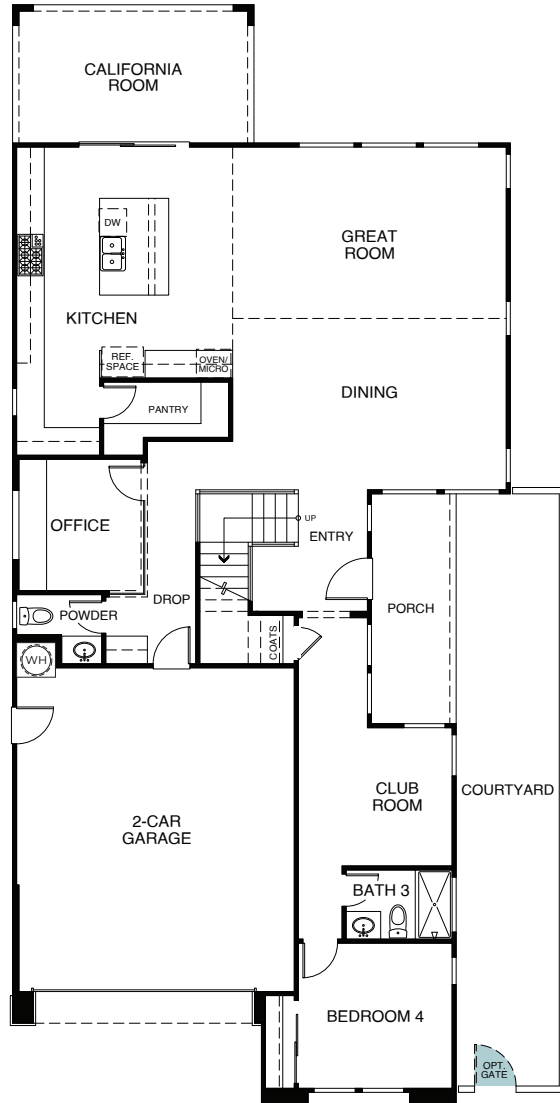

# SYCAMORE

JASMINE

TWO STORY 2,879 SQ. FT.

FIRST FLOOR

SECOND FLOOR

Woodside Homes reserves the right to change floor plans, features, elevations, prices, materials and specifications without notice. All square footages and measurements are approximate. Please see Sales Professional for full details. 05/2024