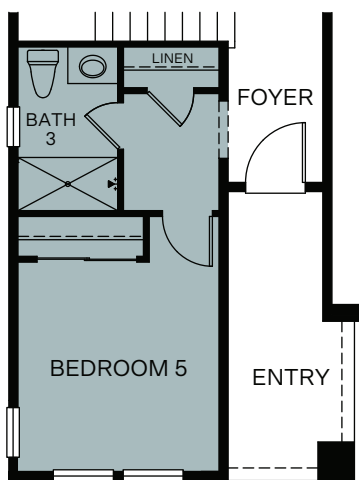

TWO STORY 2,395 SQ. FT.

FIRST FLOOR

SECOND FLOOR

OPTIONS

OPT. BEDROOM 5 AT DEN

OPT. BEDROOM 4 AT LOFT

OPT. WALK-IN SHOWER IN PRIMARY BATH