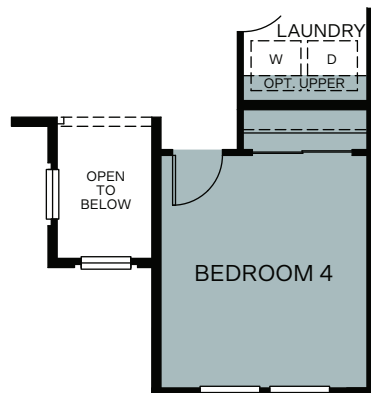

TWO STORY 2,395 SQ. FT.

FIRST FLOOR

SECOND FLOOR

OPTIONS

OPT. BEDROOM 5 AT DEN

OPT. BEDROOM 4 AT LOFT

OPT. WALK-IN SHOWER IN PRIMARY BATH