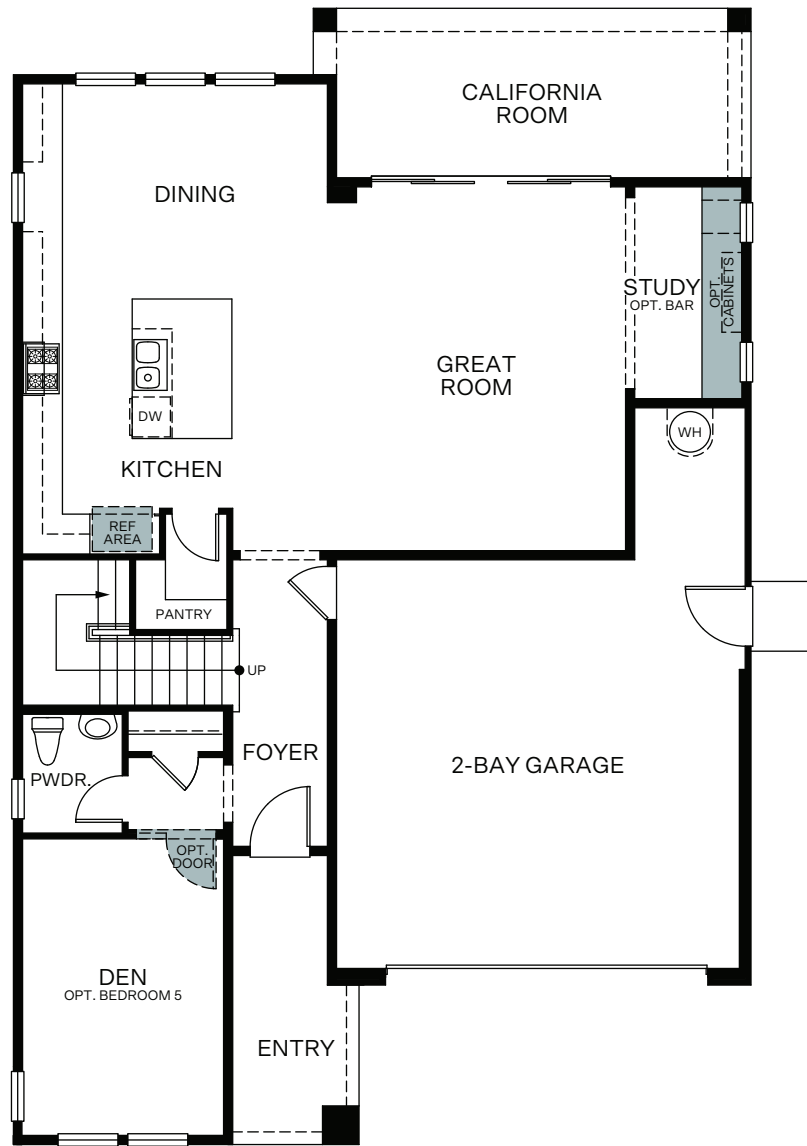

WoodsideHomes.com

Let's get you home.

Ovation At Riverstone

STELLA 3750

A - Stucco Bungalow

B - Farmhouse

C - Craftsman

D - Modern Prairie

TWO STORY 2,395 SQ. FT.

FIRST FLOOR

SECOND FLOOR

OPTIONS

OPT. BEDROOM 5 AT DEN

OPT. BEDROOM 4 AT LOFT

OPT. WALK-IN SHOWER IN PRIMARY BATH