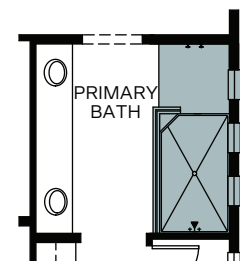

TWO STORY 2,395 SQ. FT.

FIRST FLOOR

SECOND FLOOR

OPTIONS

OPT. BEDROOM 5 AT DEN

OPT. BEDROOM 4 AT LOFT

OPT. WALK-IN SHOWER IN PRIMARY BATH