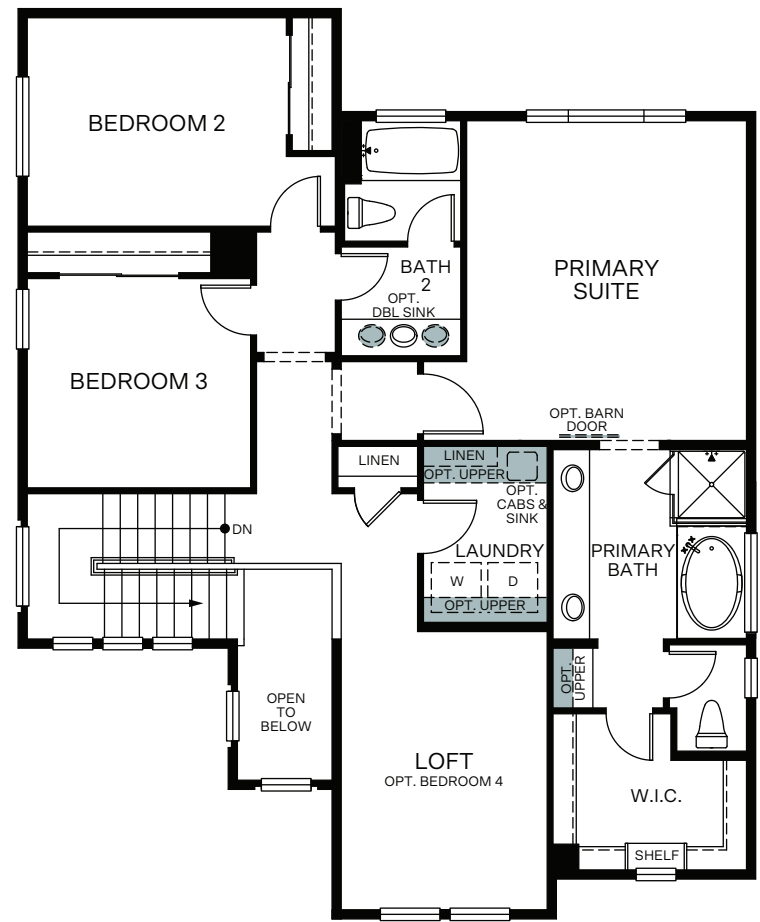

WoodsideHomes.com

Let's get you home.

Ovation At Riverstone

STELLA 3750

A - Stucco Bungalow

B - Farmhouse

C - Craftsman

D - Modern Prairie

TWO STORY 2,395 SQ. FT.

FIRST FLOOR

SECOND FLOOR

OPTIONS

OPT. BEDROOM 5 AT DEN

OPT. BEDROOM 4 AT LOFT

OPT. WALK-IN SHOWER IN PRIMARY BATH