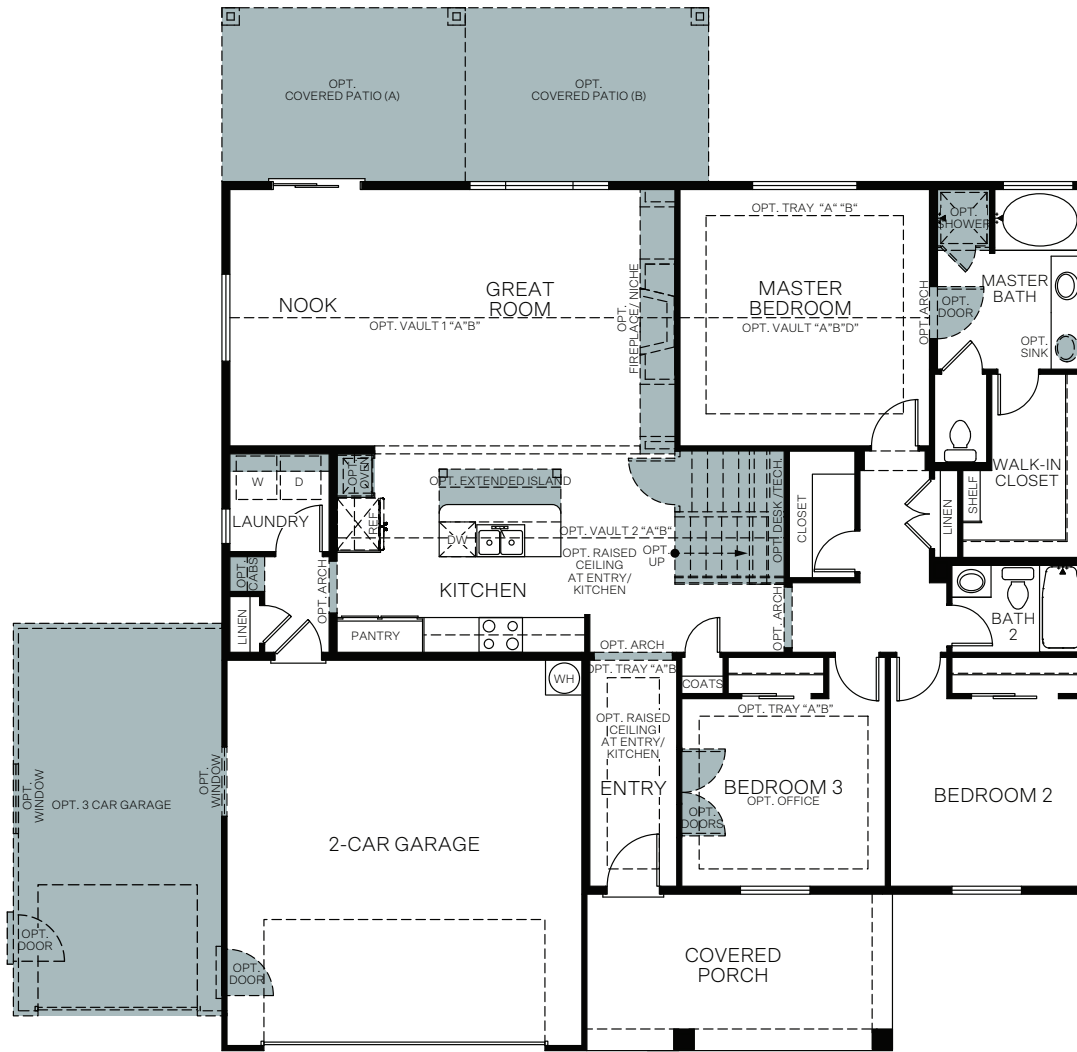

WoodsideHomes.com

Let's get you home.

Pinnacle

At Stonecreek

GALA

Traditional (A)

Farmhouse (B)

Prairie (D)

TWO-STORY 1,771 SQ. FT.

FIRST FLOOR
1,771 Sq. Ft.

OPT. ATTIC BONUS ROOM
Adds: 529 Sq. Ft.
ELEVATION "A" & "B" Only

OPT. ATTIC BEDROOM 4/
BATHROOM 3/ LOFT
Adds: 529 Sq. Ft.
ELEVATION "A" & "B" Only

OPT. ATTIC BEDROOM 4 & 5/
BATHROOM 3
Adds: 529 Sq. Ft.
ELEVATION "A" & "B" Only