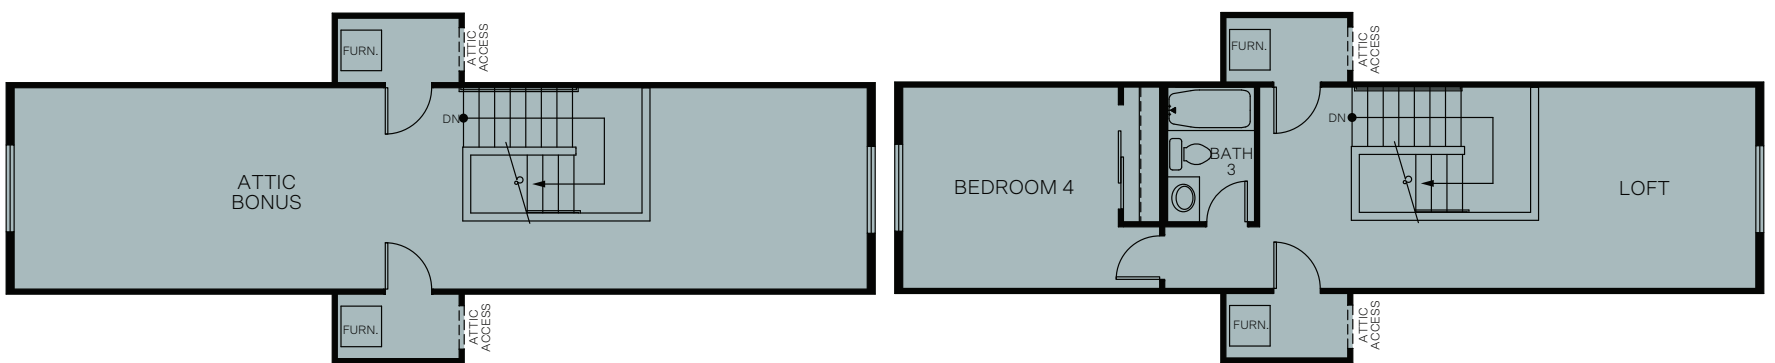

TWO-STORY 1,771 SQ. FT.

FIRST FLOOR
1,771 Sq. Ft.

OPT. ATTIC BONUS ROOM
Adds: 529 Sq. Ft.
ELEVATION "A" & "B" Only

OPT. ATTIC BEDROOM 4/
BATHROOM 3/ LOFT
Adds: 529 Sq. Ft.
ELEVATION "A" & "B" Only

OPT. ATTIC BEDROOM 4 & 5/
BATHROOM 3
Adds: 529 Sq. Ft.
ELEVATION "A" & "B" Only