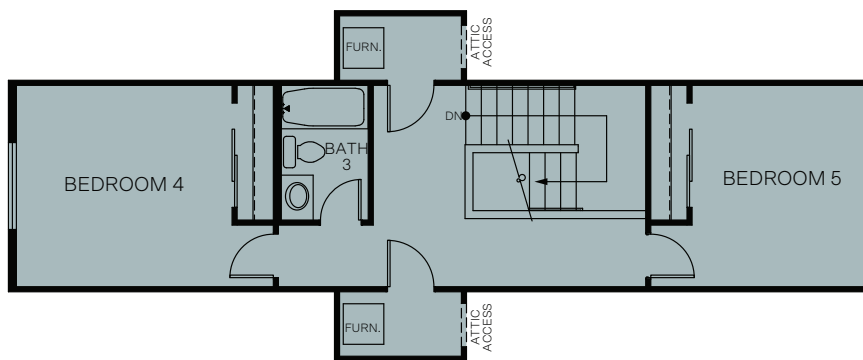

TWO-STORY 1,771 SQ. FT.

FIRST FLOOR
1,771 Sq. Ft.

OPT. ATTIC BONUS ROOM
Adds: 529 Sq. Ft.
ELEVATION "A" & "B" Only

OPT. ATTIC BEDROOM 4/
BATHROOM 3/ LOFT
Adds: 529 Sq. Ft.
ELEVATION "A" & "B" Only

OPT. ATTIC BEDROOM 4 & 5/
BATHROOM 3
Adds: 529 Sq. Ft.
ELEVATION "A" & "B" Only