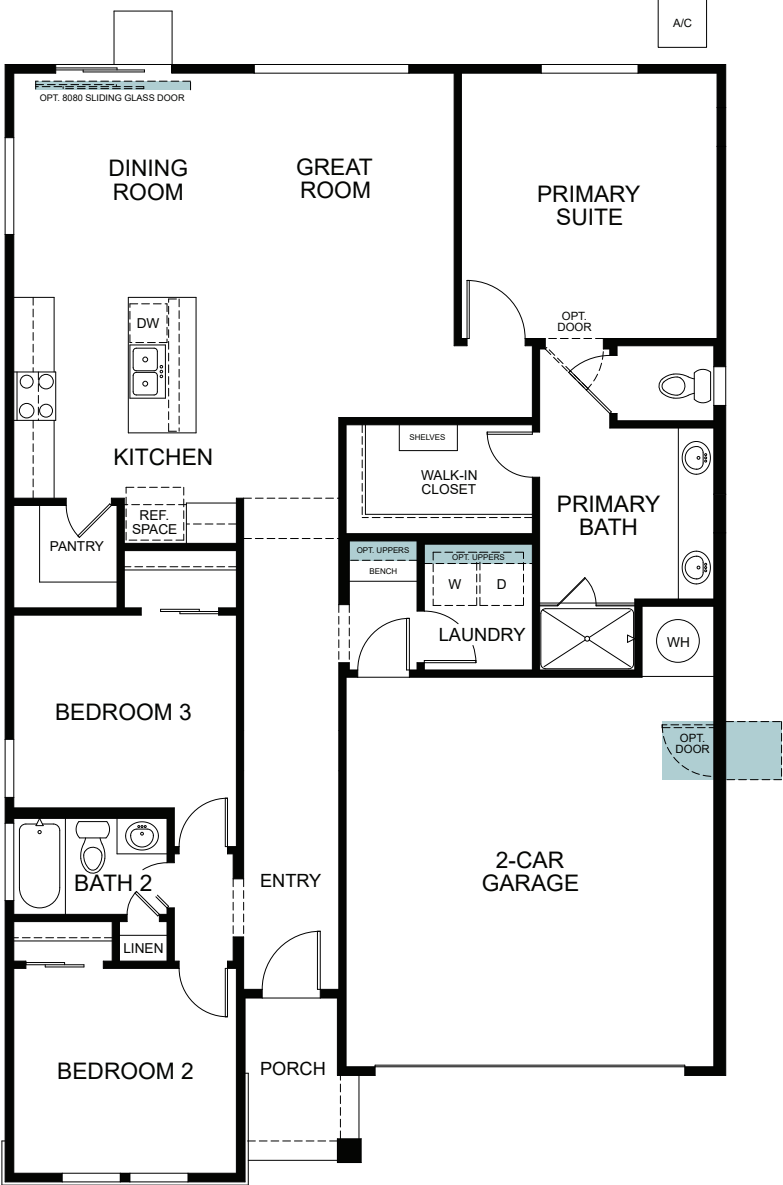

Summerfield

Peony

Single Story 1,554 Sq. Ft.

PEONY

SINGLE STORY

1,554 Finished Sq. Ft. • 3 Bedrooms • 2 Baths

Woodside Homes reserves the right to change floor plans, features, elevations, prices, materials and specifications without notice. All square footages and measurements are approximate. Please see Sales Professional for full details. 08/2024