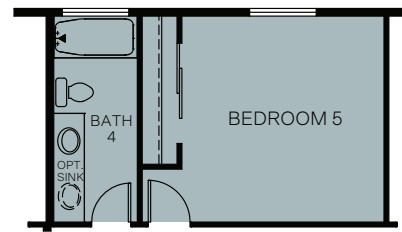

### MCINTOSH

Traditional (A)

Farmhouse (B)

Prairie (D)

TWO-STORY 2,863 SQ. FT.

FIRST FLOOR  
1,531 Sq. Ft.

SECOND FLOOR  
1,332 Sq. Ft.

OPT. OFFICE WITH LARGE PANTRY

OPT. BONUS ROOM

OPT. BEDROOM 5 & BATH 4

OPT. GUEST ROOM