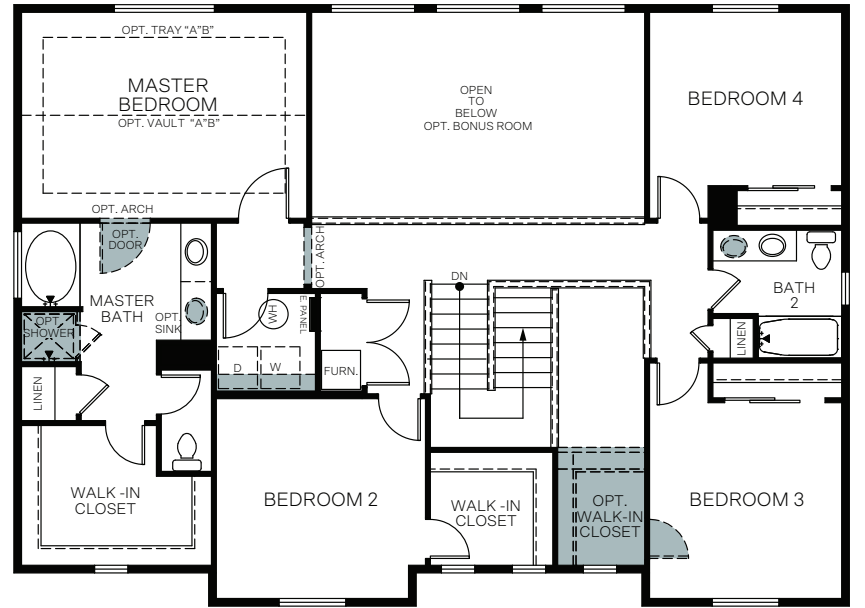

### MCINTOSH

Traditional (A)

Farmhouse (B)

Prairie (D)

TWO-STORY 2,863 SQ. FT.

FIRST FLOOR  
1,531 Sq. Ft.

SECOND FLOOR  
1,332 Sq. Ft.

OPT. OFFICE WITH LARGE PANTRY

OPT. BONUS ROOM

OPT. BEDROOM 5 & BATH 4

OPT. GUEST ROOM