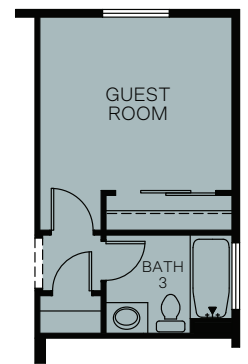

### MCINTOSH

Traditional (A)

Farmhouse (B)

Prairie (D)

TWO-STORY 2,863 SQ. FT.

FIRST FLOOR  
1,531 Sq. Ft.

SECOND FLOOR  
1,332 Sq. Ft.

OPT. OFFICE WITH LARGE PANTRY

OPT. BONUS ROOM

OPT. BEDROOM 5 & BATH 4

OPT. GUEST ROOM