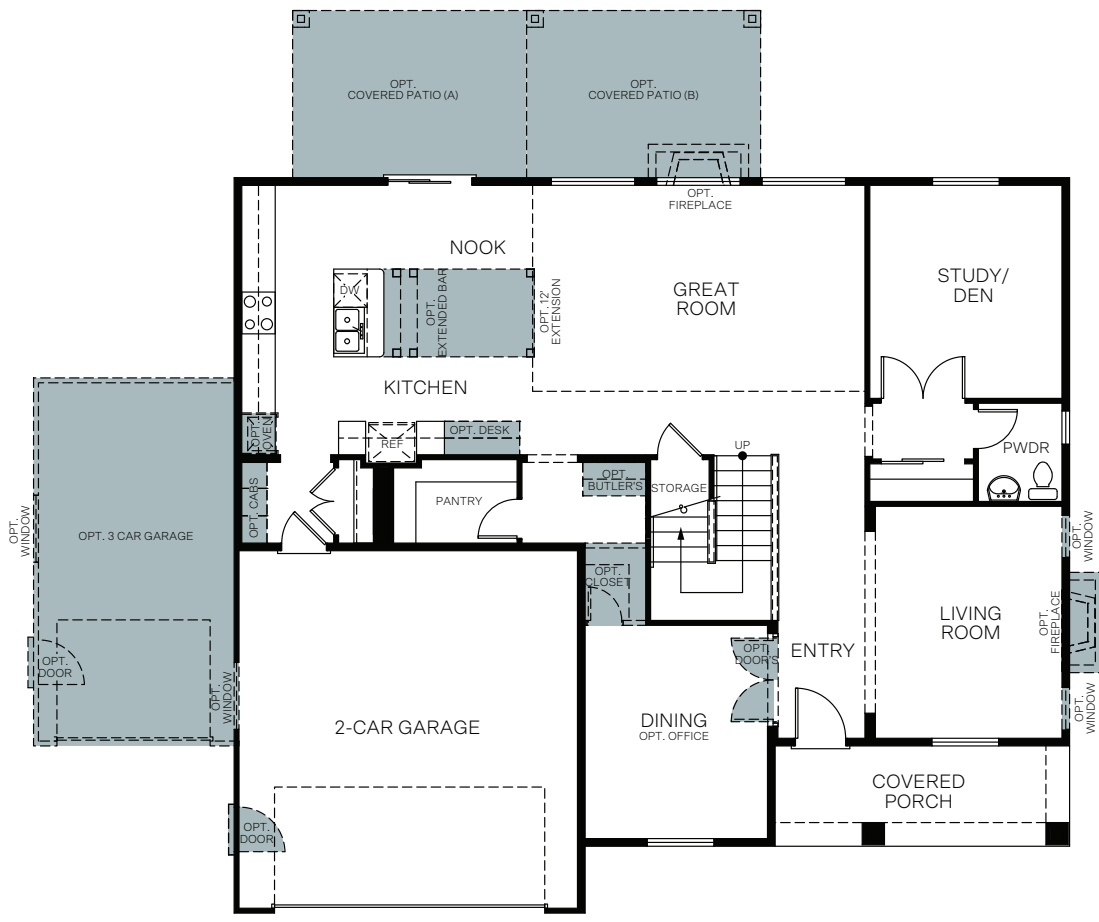

### MCINTOSH

Traditional (A)

Farmhouse (B)

Prairie (D)

TWO-STORY 2,863 SQ. FT.

FIRST FLOOR  
1,531 Sq. Ft.

SECOND FLOOR  
1,332 Sq. Ft.

OPT. OFFICE WITH LARGE PANTRY

OPT. BONUS ROOM

OPT. BEDROOM 5 & BATH 4

OPT. GUEST ROOM