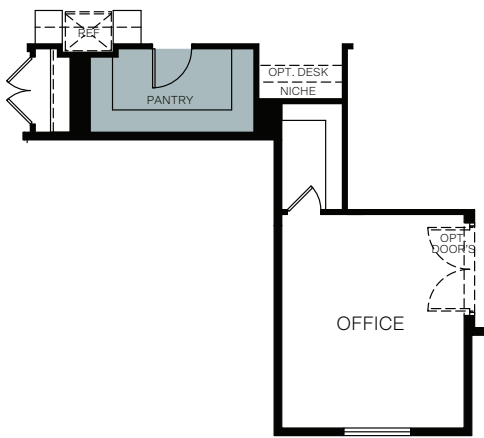

### MCINTOSH

Traditional (A)

Farmhouse (B)

Prairie (D)

TWO-STORY 2,863 SQ. FT.

FIRST FLOOR  
1,531 Sq. Ft.

SECOND FLOOR  
1,332 Sq. Ft.

OPT. OFFICE WITH LARGE PANTRY

OPT. BONUS ROOM

OPT. BEDROOM 5 & BATH 4

OPT. GUEST ROOM