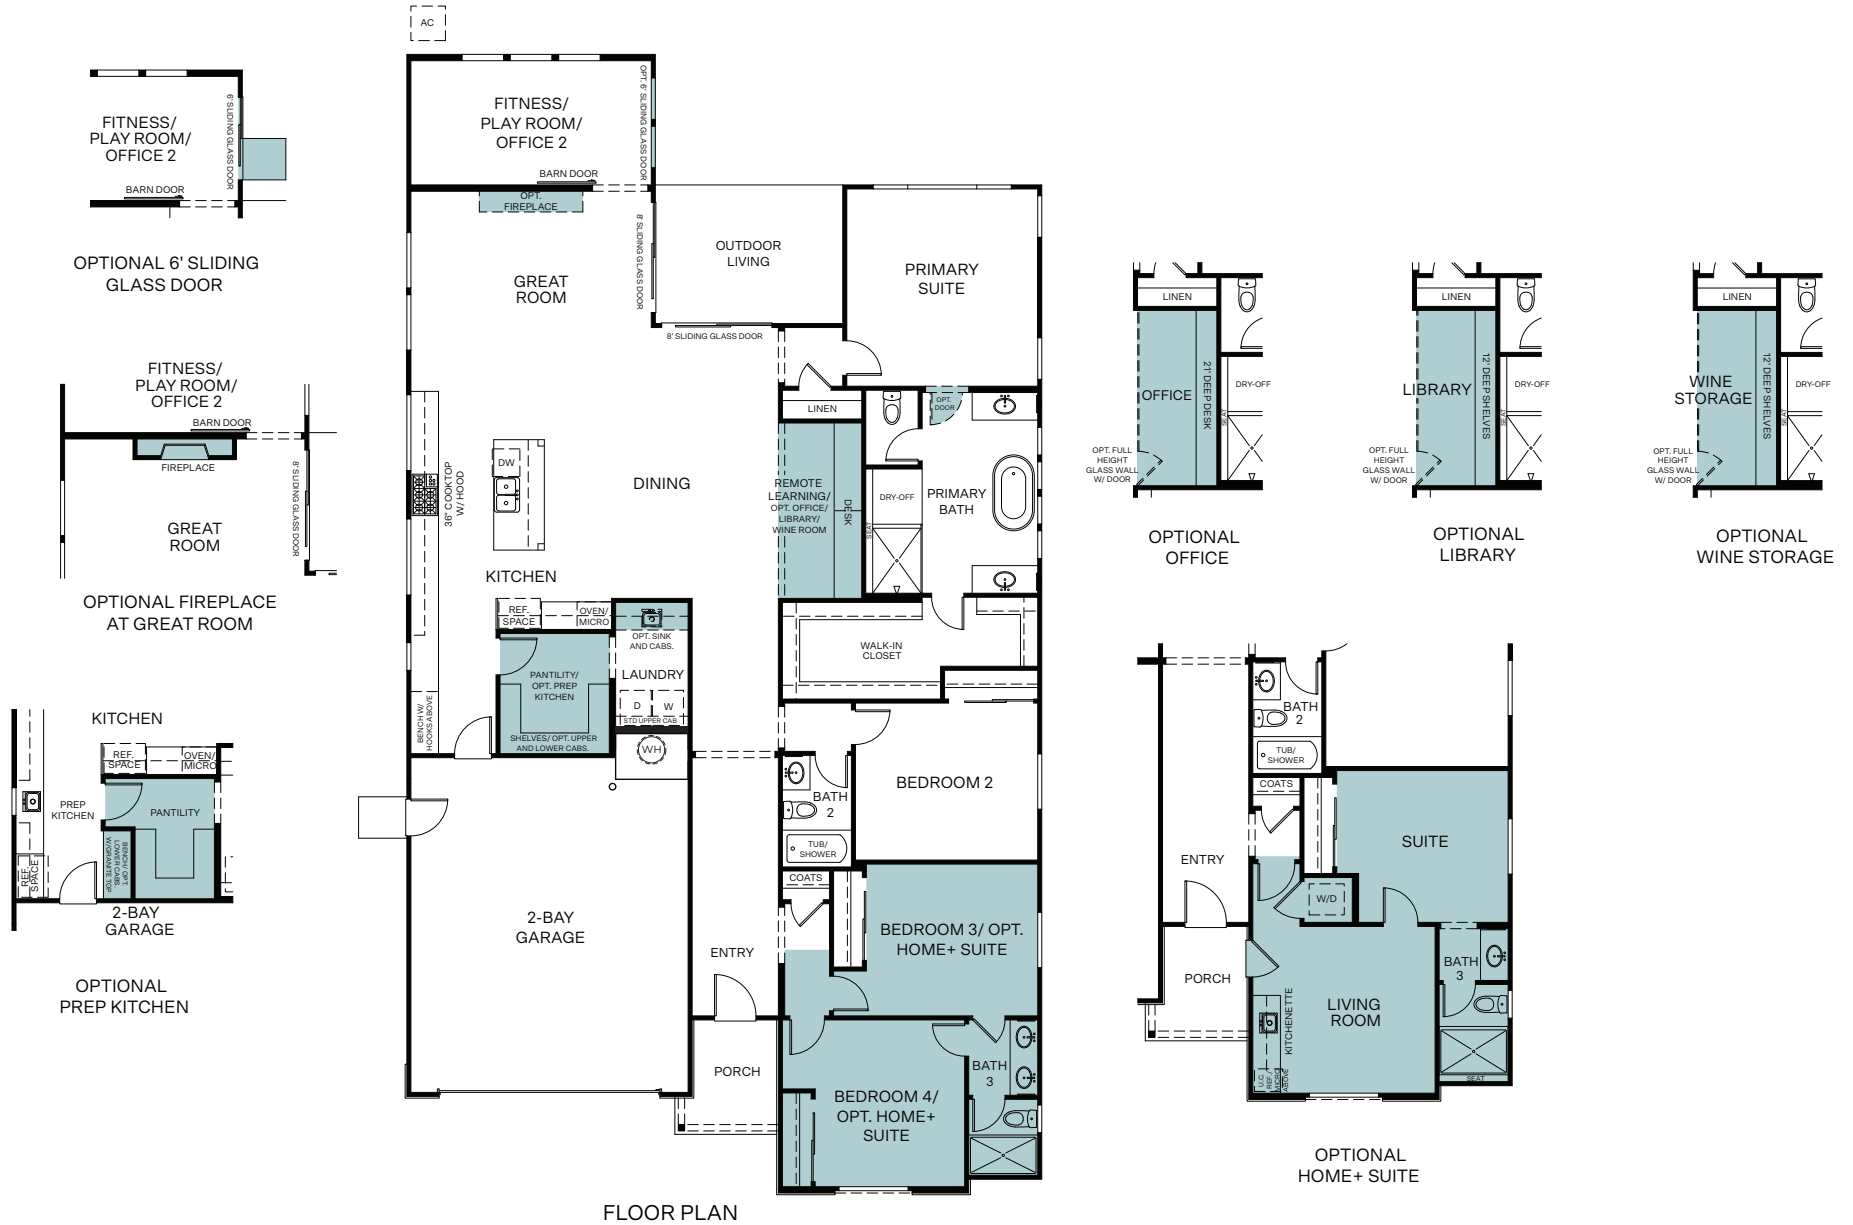

Acacia

AT CYPRESS

CANYON

NAPA RANCH

MODERN FARMHOUSE

MODERN PRAIRIE

SINGLE STORY 2,662 SQ. FT.

Woodside Homes reserves the right to change floor plans, features, elevations, prices, materials and specifications without notice. All square footages and measurements are approximate. Please see Sales Professional for full details. 01/2023