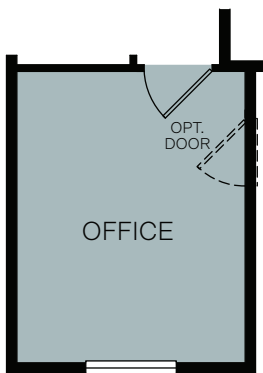

WoodsideHomes.com

Let's get you home.

Arden At Riverstone

TERRA 1374

A - Stucco Bungalow

B - Craftsman

C - Farmhouse

TWO STORY 2,518 SQ. FT.

OPTIONS

OPT. OFFICE ILO BEDROOM 4

OPT. DINING AND BUTLER'S PANTRY ILO DEN

OPT. WALK-IN SHOWER