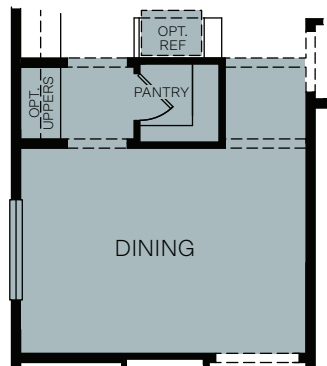

WoodsideHomes.com

Let's get you home.

Arden At Riverstone

TERRA 1374

A - Stucco Bungalow

B - Craftsman

C - Farmhouse

TWO STORY 2,518 SQ. FT.

OPTIONS

OPT. OFFICE ILO BEDROOM 4

OPT. DINING AND BUTLER'S PANTRY ILO DEN

OPT. WALK-IN SHOWER