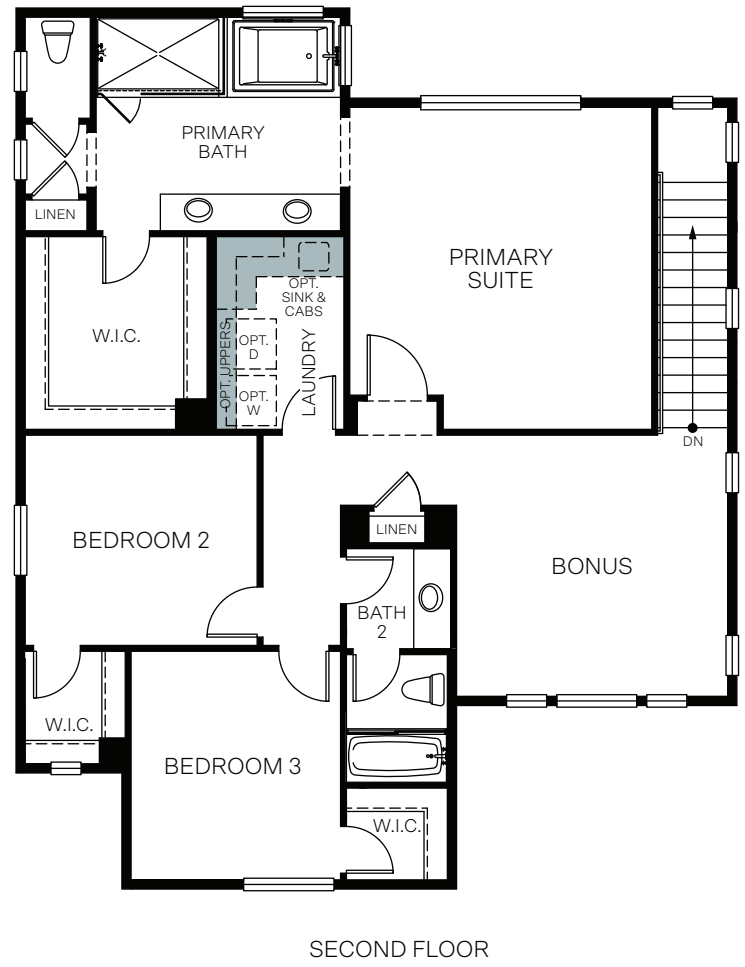

WoodsideHomes.com

Let's get you home.

Arden At Riverstone

TERRA 1374

A - Stucco Bungalow

B - Craftsman

C - Farmhouse

TWO STORY 2,518 SQ. FT.

OPTIONS

OPT. OFFICE ILO BEDROOM 4

OPT. DINING AND BUTLER'S PANTRY ILO DEN

OPT. WALK-IN SHOWER