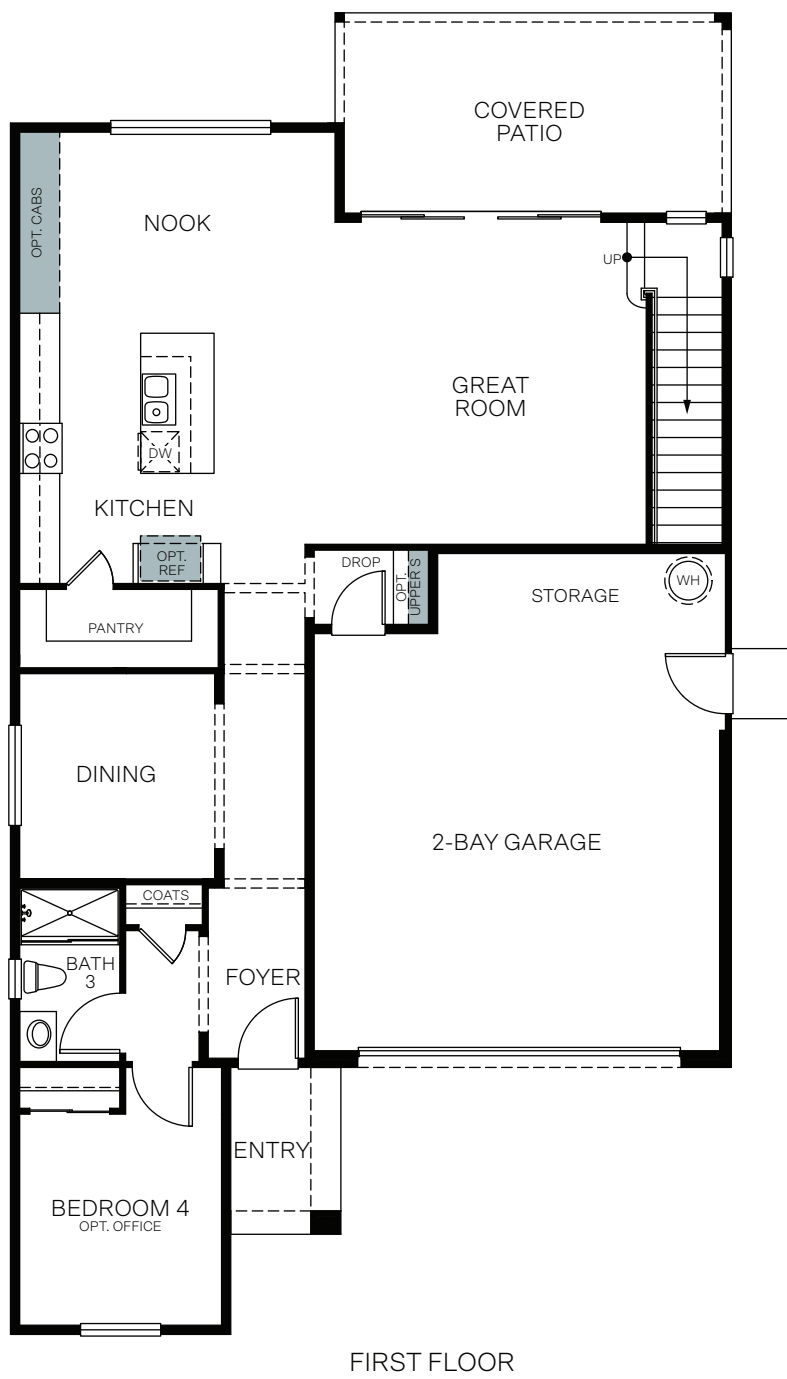

WoodsideHomes.com

Let's get you home.

Arden At Riverstone

TERRA 1374

A - Stucco Bungalow

B - Craftsman

C - Farmhouse

TWO STORY 2,518 SQ. FT.

OPTIONS

OPT. OFFICE ILO BEDROOM 4

OPT. DINING AND BUTLER'S PANTRY ILO DEN

OPT. WALK-IN SHOWER