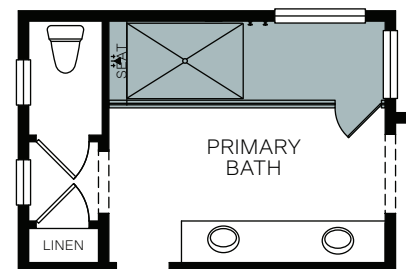

WoodsideHomes.com

Let's get you home.

Arden At Riverstone

TERRA 1374

A - Stucco Bungalow

B - Craftsman

C - Farmhouse

TWO STORY 2,518 SQ. FT.

OPTIONS

OPT. OFFICE ILO BEDROOM 4

OPT. DINING AND BUTLER'S PANTRY ILO DEN

OPT. WALK-IN SHOWER