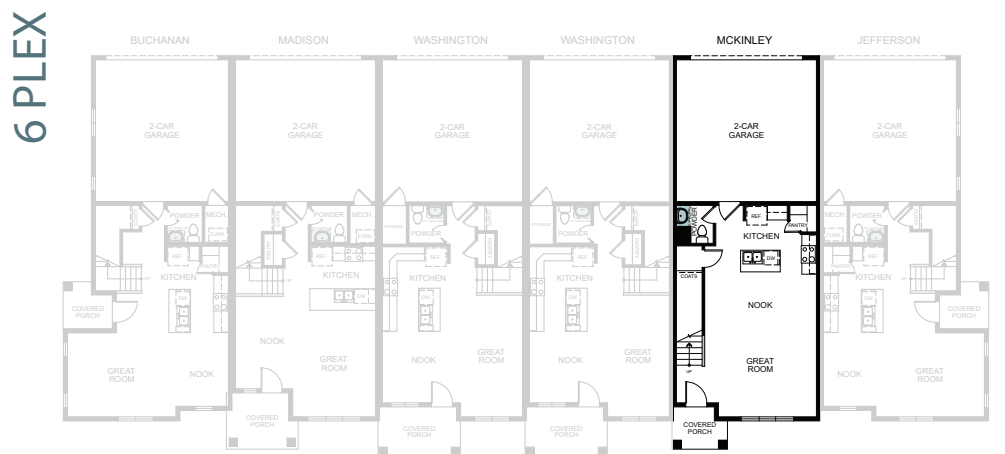

FIRST FLOOR  
634 SQ. FT.

SECOND FLOOR  
981 SQ. FT.

FLOOR PLAN LAYOUT

WoodsideHomes.com

Let's get you home.

## At Harmony Place

McKinley

TWO-STORY 1,615 FINISHED SQ. FT