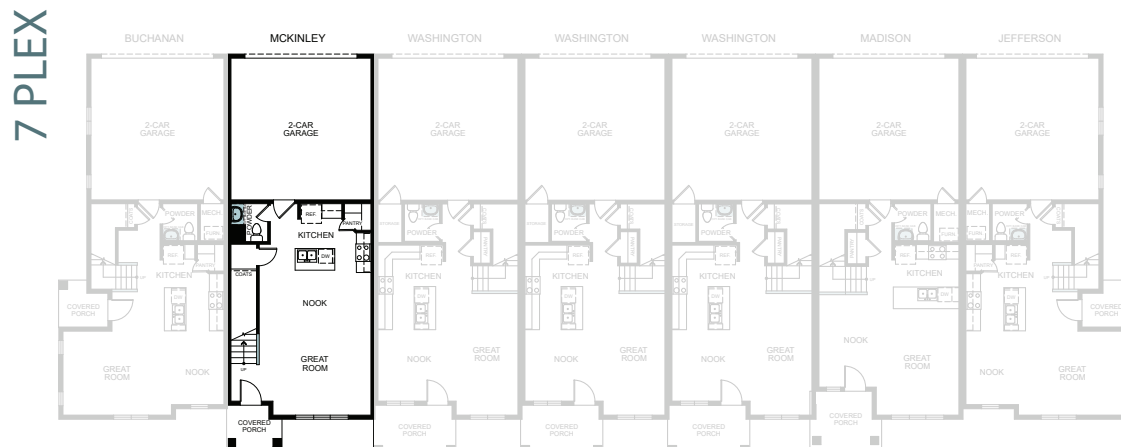

FIRST FLOOR  
634 SQ. FT.

SECOND FLOOR  
981 SQ. FT.

FLOOR PLAN LAYOUT

WoodsideHomes.com

Let's get you home.

## At Harmony Place

McKinley

TWO-STORY 1,615 FINISHED SQ. FT