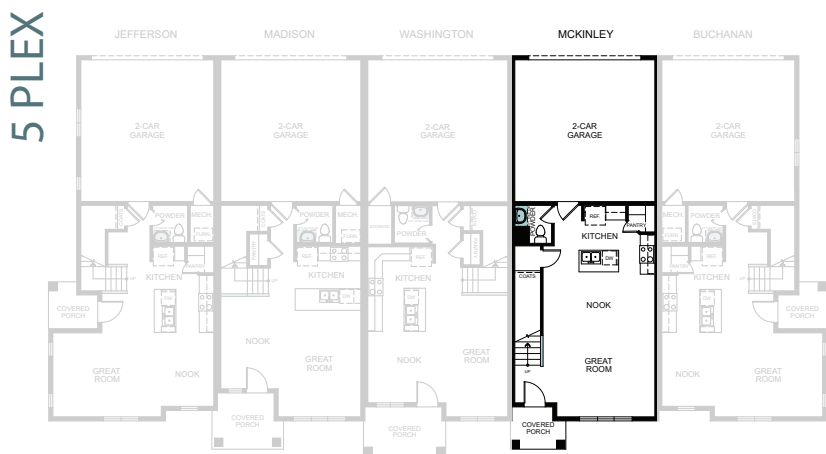

FIRST FLOOR  
634 SQ. FT.

SECOND FLOOR  
981 SQ. FT.

FLOOR PLAN LAYOUT

WoodsideHomes.com

Let's get you home.

## At Harmony Place

McKinley

TWO-STORY 1,615 FINISHED SQ. FT