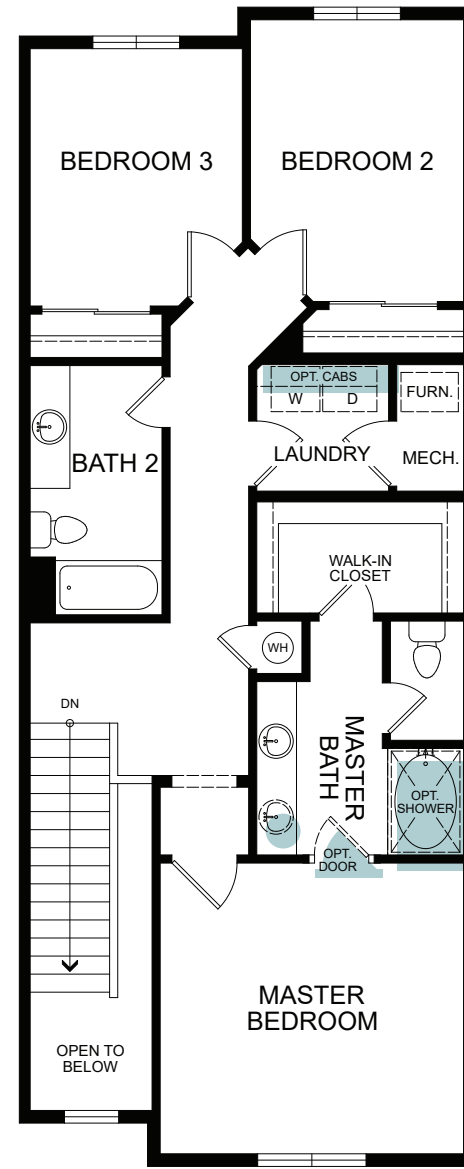

FIRST FLOOR  
634 SQ. FT.

SECOND FLOOR  
981 SQ. FT.

FLOOR PLAN LAYOUT

WoodsideHomes.com

Let's get you home.

## At Harmony Place

McKinley

TWO-STORY 1,615 FINISHED SQ. FT