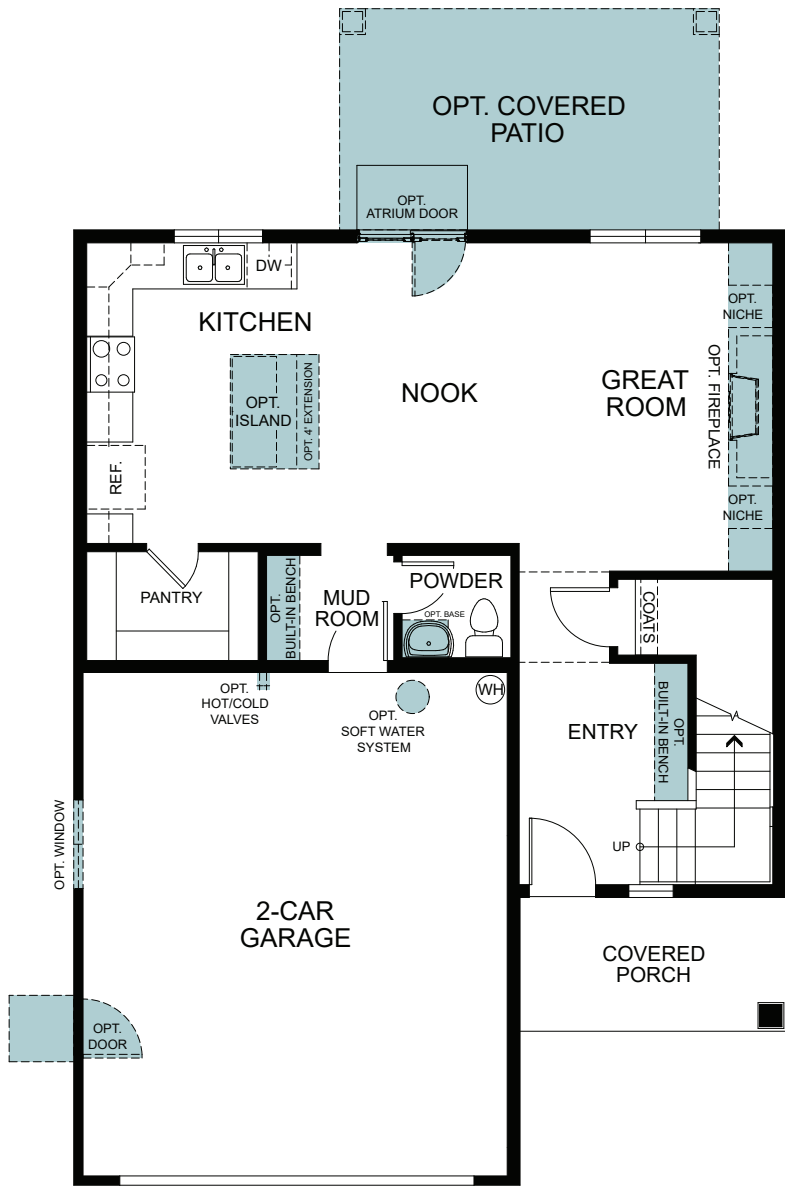

# Vista

## At Harmony Place

Gambel Oak

TWO-STORY 1,680 FINISHED SQ. FT

FIRST FLOOR  
762 SQ. FT.

SECOND FLOOR  
918 SQ. FT.

FLOOR PLAN OPTIONS