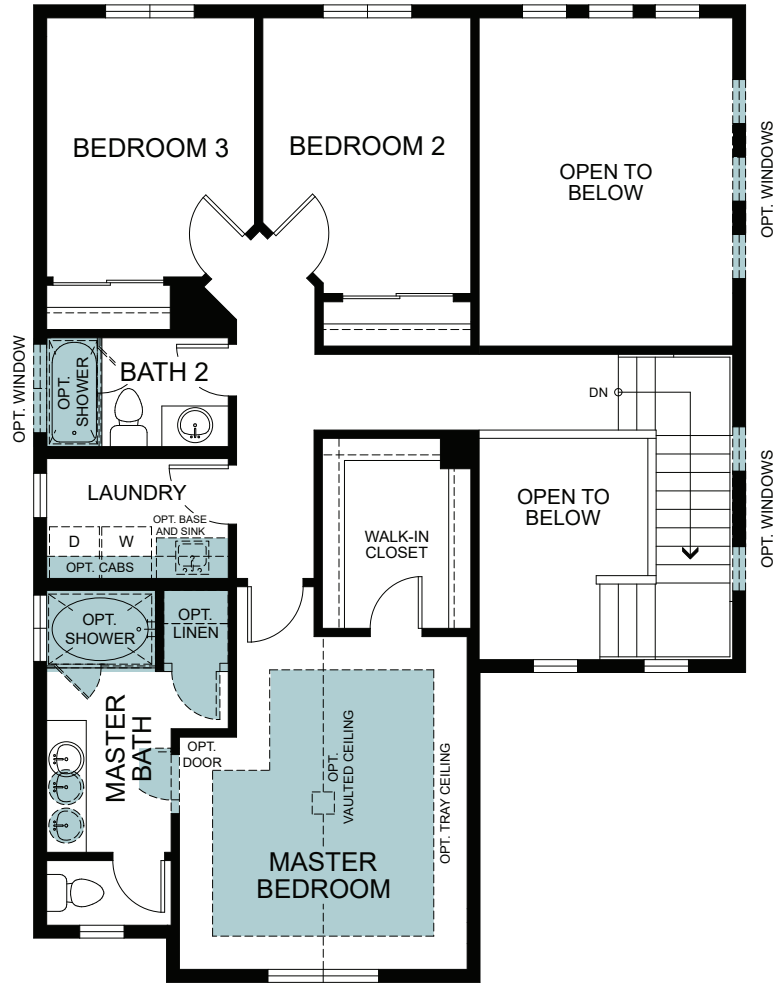

## At Harmony Place

Gambel Oak

TWO-STORY 1,680 FINISHED SQ. FT

FIRST FLOOR  
762 SQ. FT.

SECOND FLOOR  
918 SQ. FT.

FLOOR PLAN OPTIONS