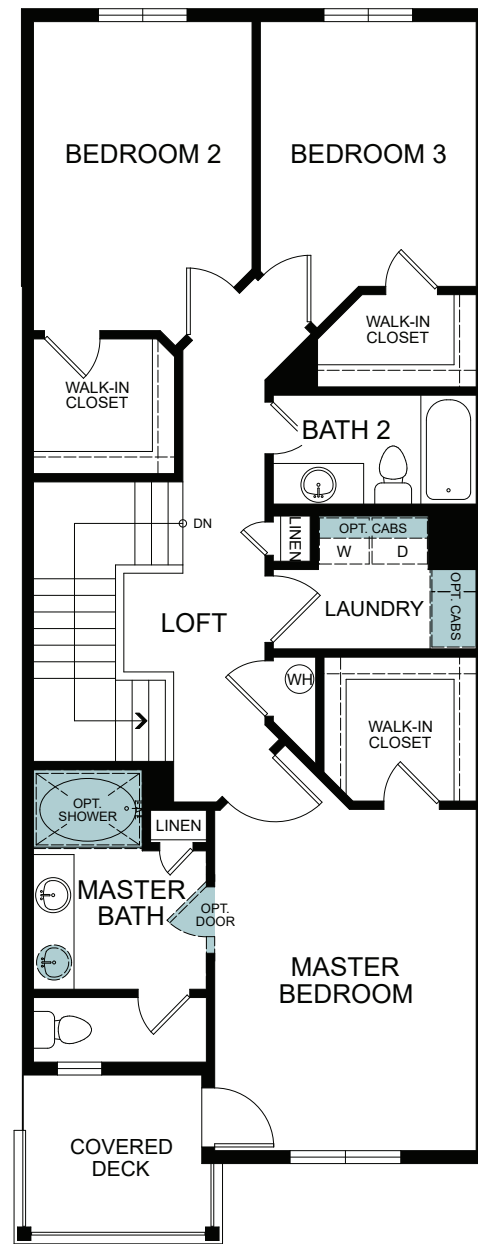

FIRST FLOOR
613 SQ. FT.

SECOND FLOOR
967 SQ. FT.

FLOOR PLAN LAYOUT

5 PLEX

6 PLEX

7 PLEX

WoodsideHomes.com

Let's get you home.

Legacy

At Harmony Place
Madison

TWO-STORY 1,580 FINISHED SQ. FT