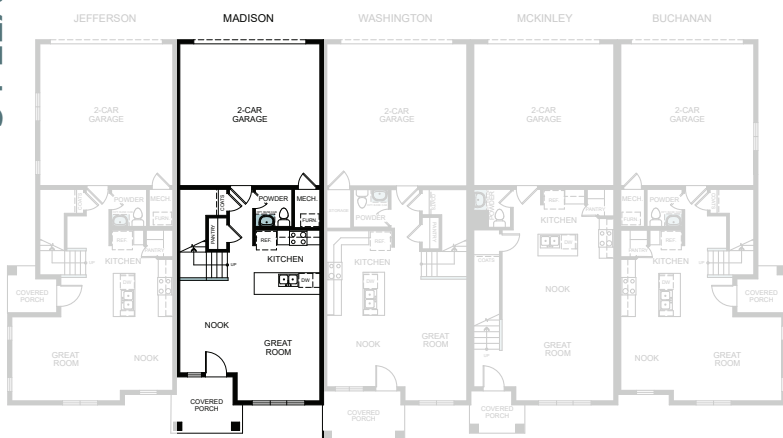

FIRST FLOOR
613 SQ. FT.

SECOND FLOOR
967 SQ. FT.

FLOOR PLAN LAYOUT

5 PLEX

6 PLEX

7 PLEX

WoodsideHomes.com

Let's get you home.

Legacy

At Harmony Place
Madison

TWO-STORY 1,580 FINISHED SQ. FT