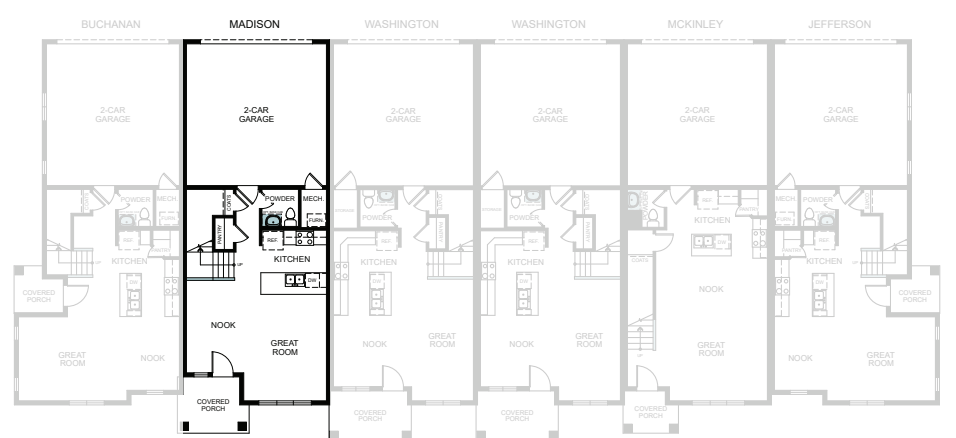

FIRST FLOOR
613 SQ. FT.

SECOND FLOOR
967 SQ. FT.

FLOOR PLAN LAYOUT

5 PLEX

6 PLEX

7 PLEX

WoodsideHomes.com

Let's get you home.

Legacy

At Harmony Place
Madison

TWO-STORY 1,580 FINISHED SQ. FT