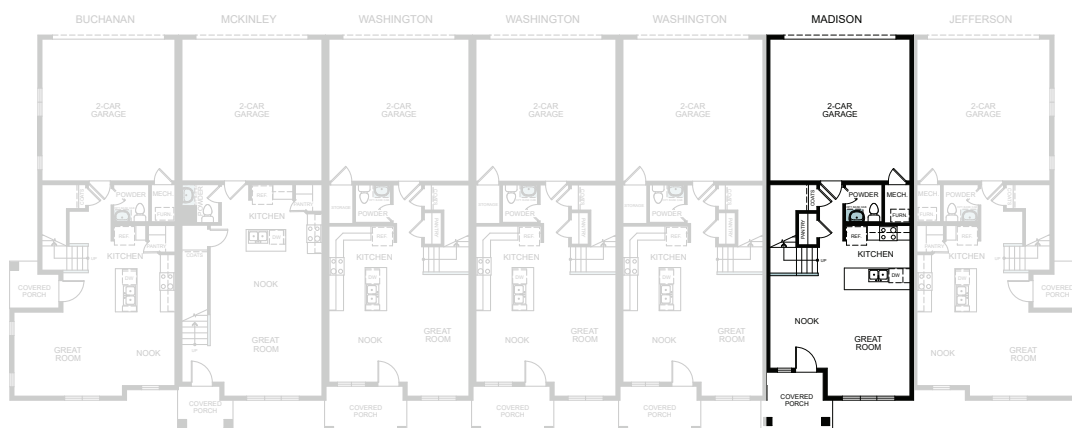

FIRST FLOOR
613 SQ. FT.

SECOND FLOOR
967 SQ. FT.

FLOOR PLAN LAYOUT

5 PLEX

6 PLEX

7 PLEX

WoodsideHomes.com

Let's get you home.

Legacy

At Harmony Place
Madison

TWO-STORY 1,580 FINISHED SQ. FT