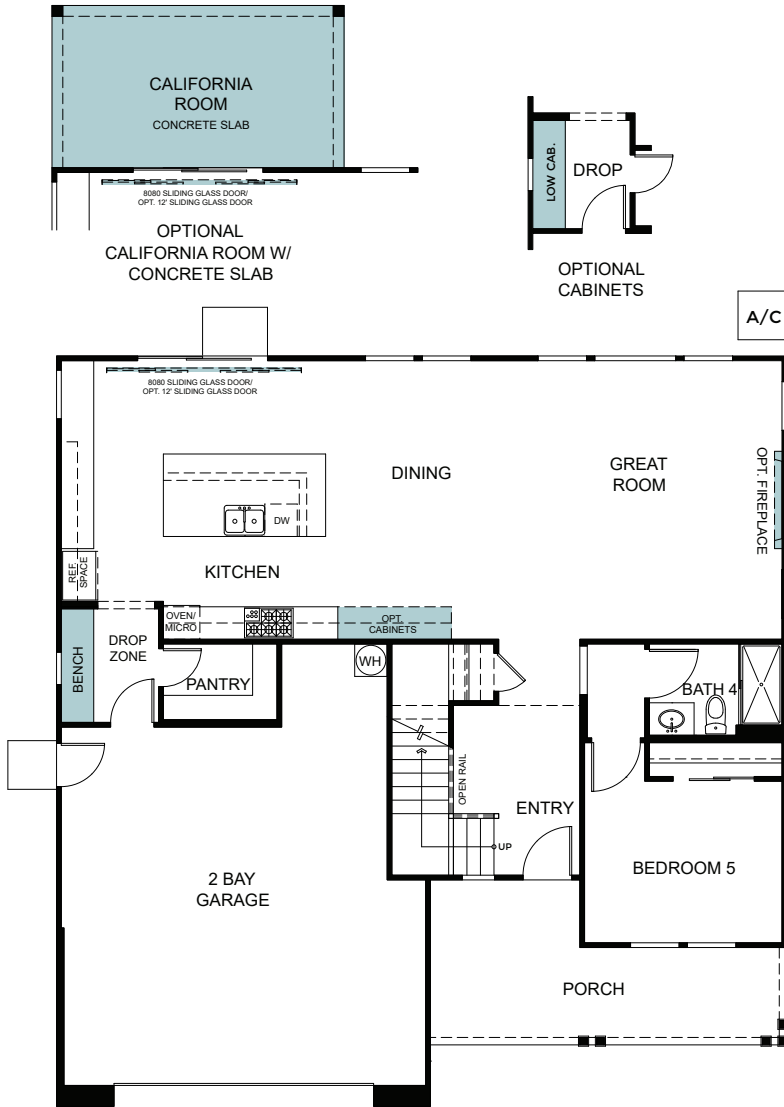

# Wildflower at Winding Creek

Lilac

Two Story 2,915 Sq. Ft.

FIRST FLOOR

SECOND FLOOR

OPTIONAL MEDITATION ROOM

Woodside Homes reserves the right to change floor plans, features, elevations, prices, materials and specifications without notice. All square footages and measurements are approximate. Please see Sales Professional for full details. 06/2024