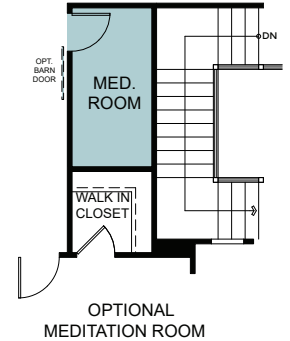

# Wildflower at Winding Creek

Lilac

Two Story 2,915 Sq. Ft.

FIRST FLOOR

SECOND FLOOR

OPTIONAL MEDITATION ROOM

Woodside Homes reserves the right to change floor plans, features, elevations, prices, materials and specifications without notice. All square footages and measurements are approximate. Please see Sales Professional for full details. 06/2024