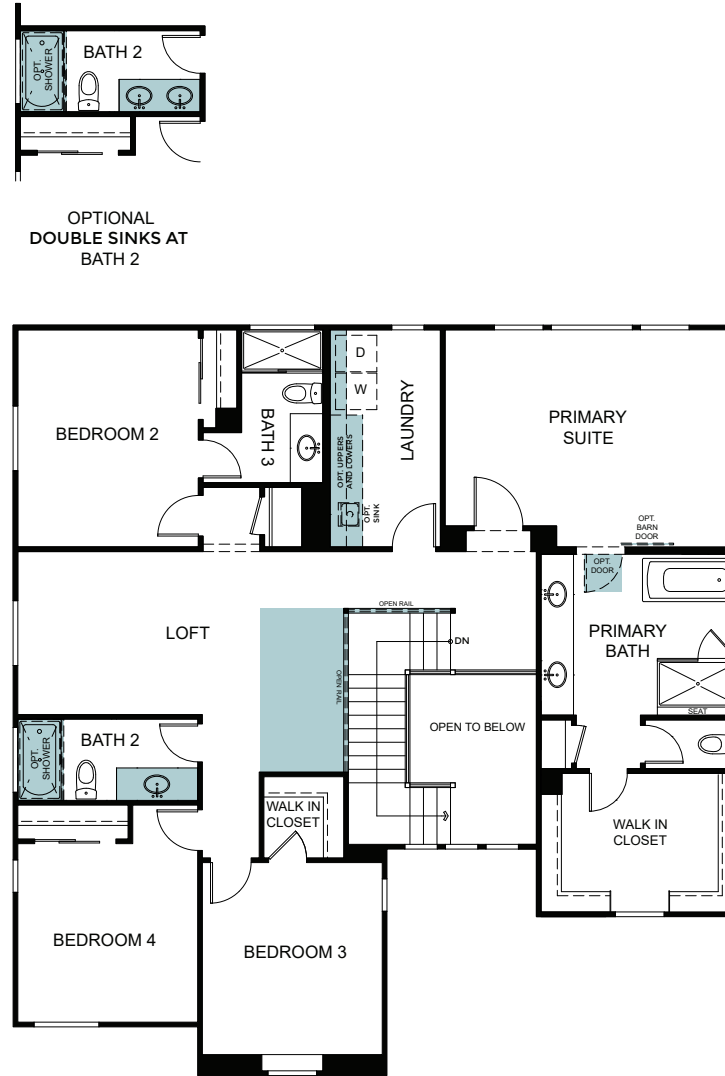

# Wildflower at Winding Creek

Lilac

Two Story 2,915 Sq. Ft.

FIRST FLOOR

SECOND FLOOR

OPTIONAL MEDITATION ROOM

Woodside Homes reserves the right to change floor plans, features, elevations, prices, materials and specifications without notice. All square footages and measurements are approximate. Please see Sales Professional for full details. 06/2024