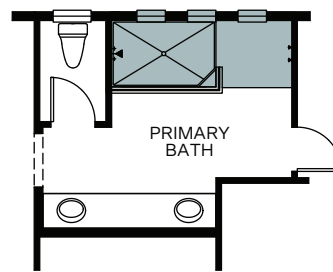

WoodsideHomes.com

Let's get you home.

Ovation At Riverstone

FLYNN 3730

TWO STORY 2,071 SQ. FT.

OPTIONS

OPT. BEDROOM 4 AT LOFT

OPT. WALK-IN SHOWER
IN PRIMARY BATH