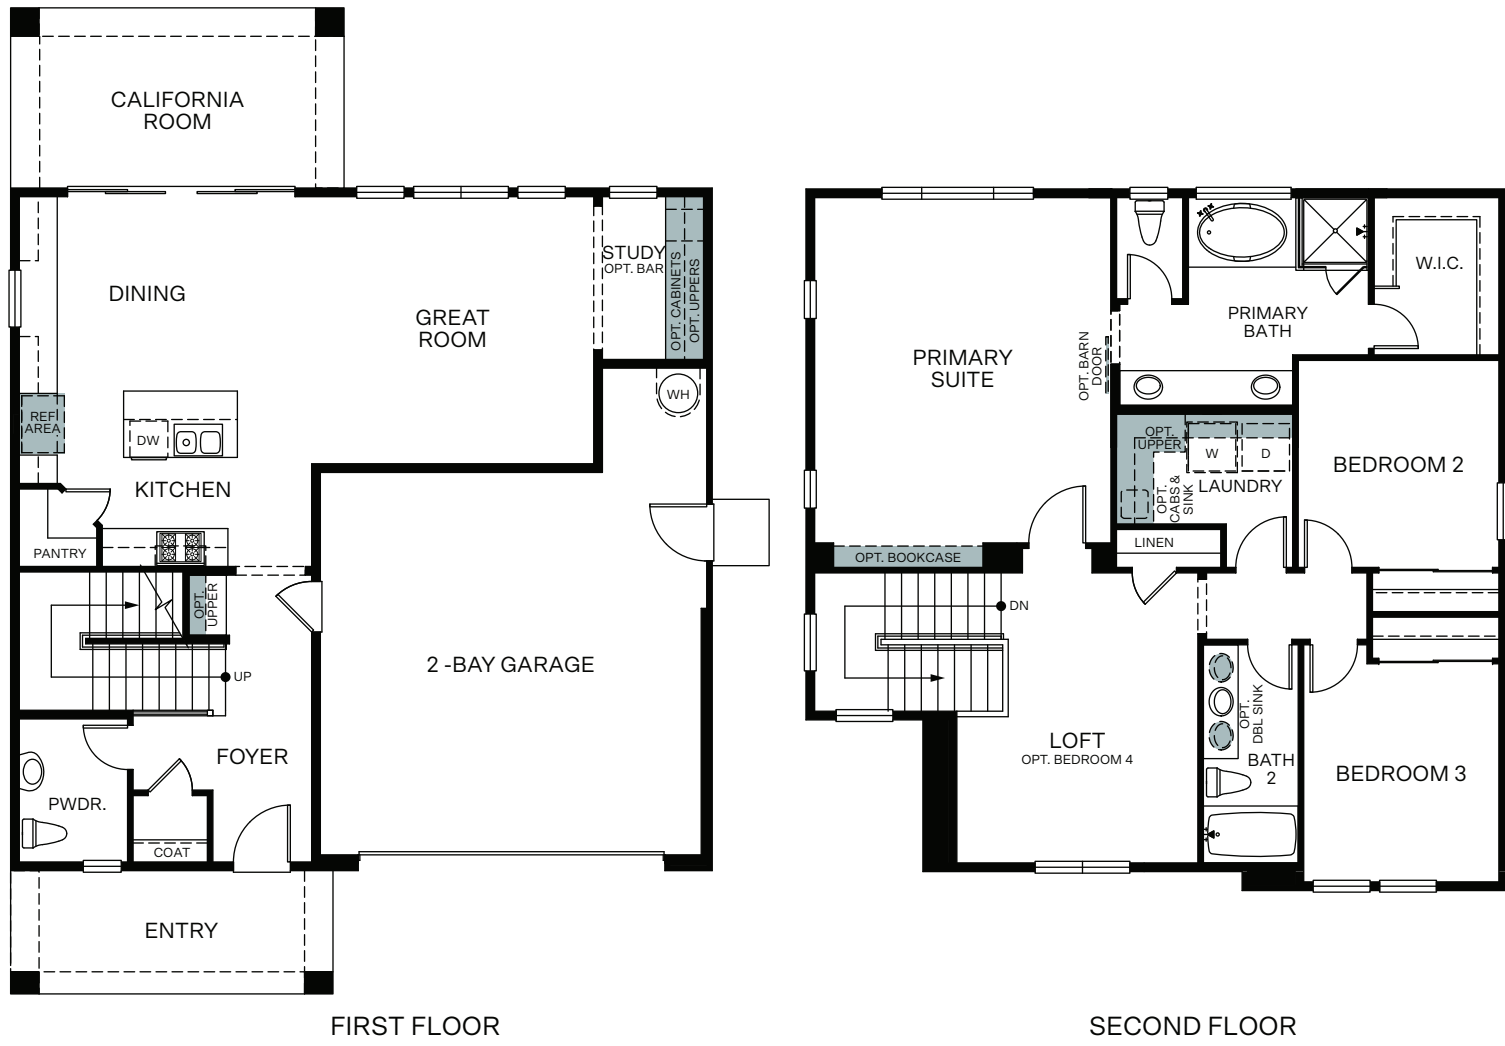

WoodsideHomes.com

Let's get you home.

Ovation At Riverstone

FLYNN 3730

TWO STORY 2,071 SQ. FT.

OPTIONS

OPT. BEDROOM 4 AT LOFT

OPT. WALK-IN SHOWER
IN PRIMARY BATH