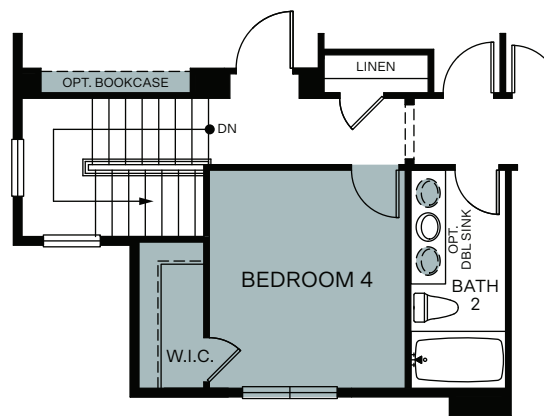

WoodsideHomes.com

Let's get you home.

Ovation At Riverstone

FLYNN 3730

TWO STORY 2,071 SQ. FT.

OPTIONS

OPT. BEDROOM 4 AT LOFT

OPT. WALK-IN SHOWER
IN PRIMARY BATH