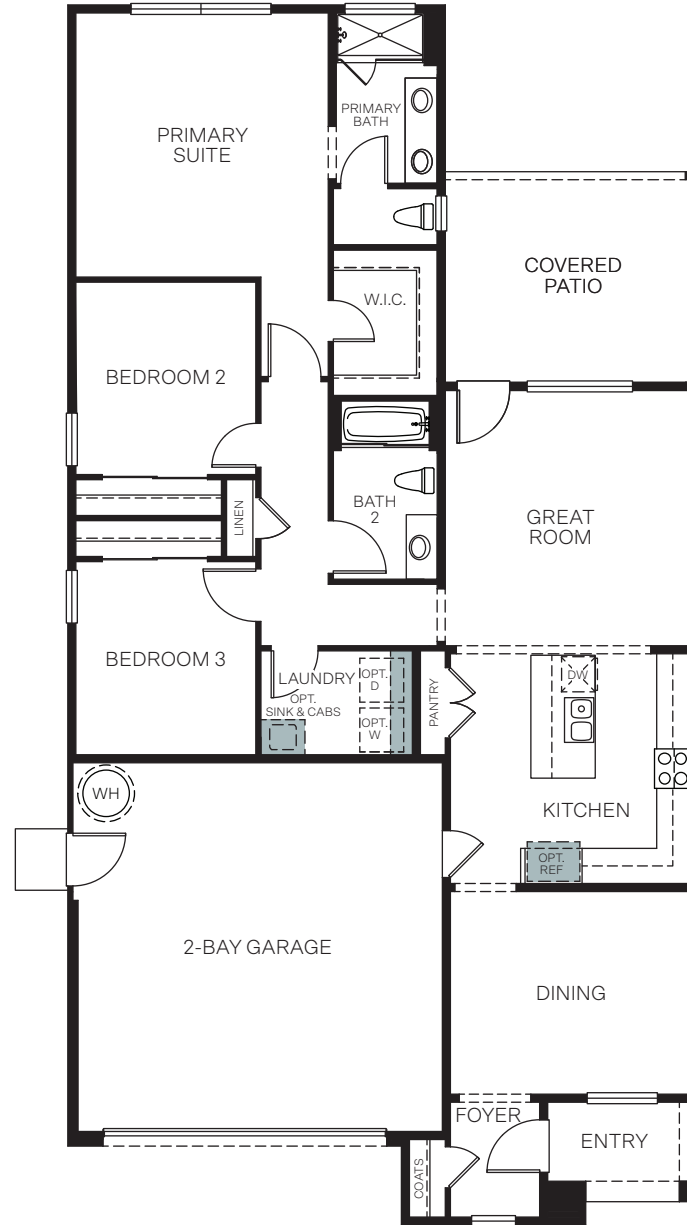

Arden At Riverstone

SIERRA 1371

A - Stucco Bungalow

B - Craftsman

C - Farmhouse

SINGLE STORY 1,580 SQ. FT.

FLOOR PLAN

Woodside Homes reserves the right to change floor plans, features, elevations, prices, materials and specifications without notice. All square footages and measurements are approximate. Please see Sales Professional for full details.
06/2026