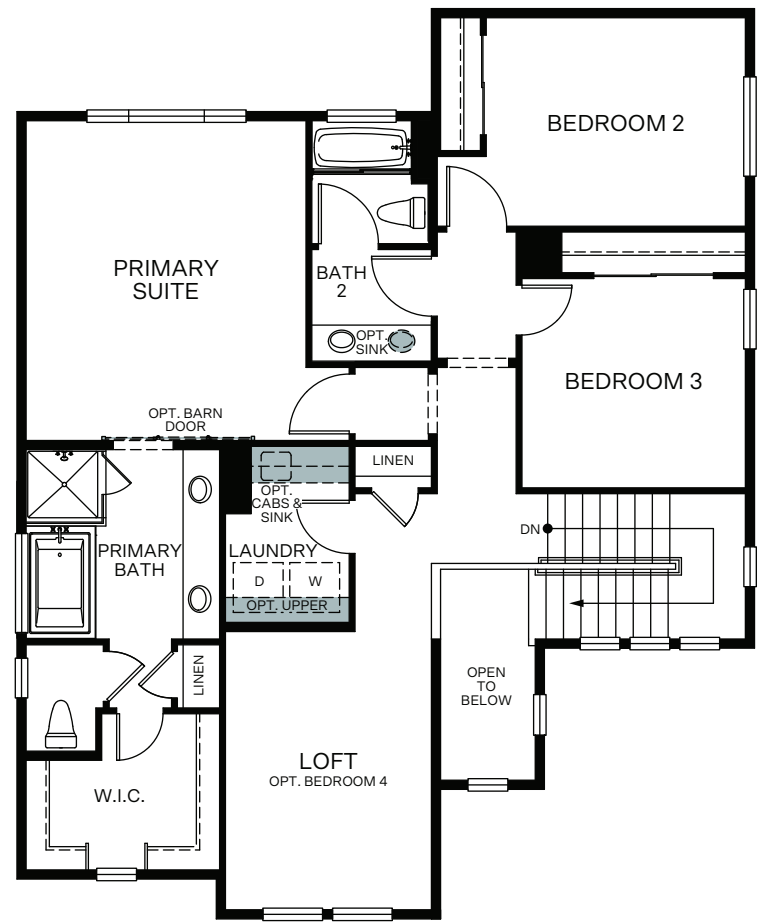

WoodsideHomes.com

Let's get you home.

Arden At Riverstone

NOVA 1293

A - Stucco Bungalow

B - Craftsman

C - Farmhouse

TWO STORY 2,395 SQ. FT.

FIRST FLOOR

SECOND FLOOR

OPTIONS

OPT. FRENCH DOORS AT STUDY

OPT. WALK-IN SHOWER AT PRIMARY BATH

OPT. BEDROOM 4 I/LOFT

OPT. BEDROOM 5 I/LOFT