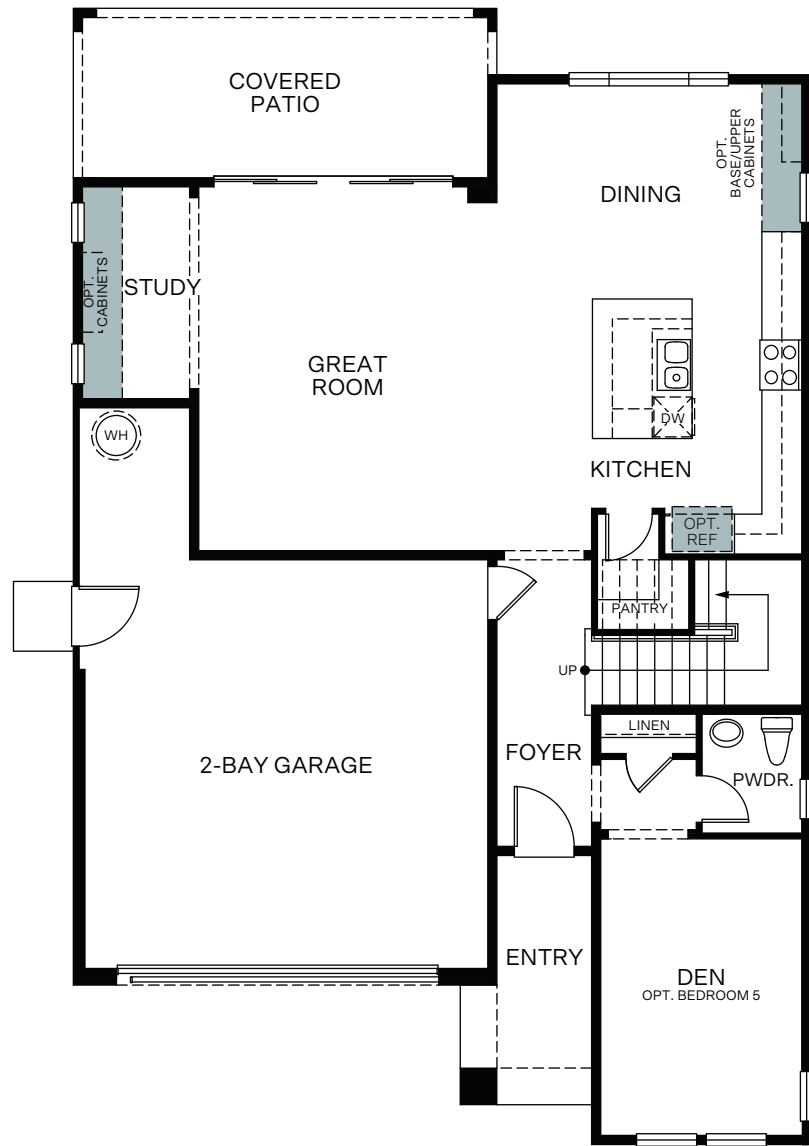

WoodsideHomes.com

Let's get you home.

Arden At Riverstone

NOVA 1293

A - Stucco Bungalow

B - Craftsman

C - Farmhouse

TWO STORY 2,395 SQ. FT.

FIRST FLOOR

SECOND FLOOR

OPTIONS

OPT. FRENCH DOORS AT STUDY

OPT. WALK-IN SHOWER AT PRIMARY BATH

OPT. BEDROOM 4 I/LOFT

OPT. BEDROOM 5 I/LOFT