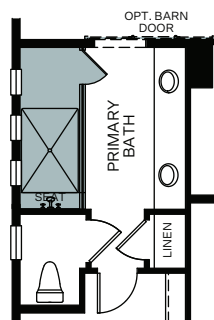

WoodsideHomes.com

Let's get you home.

Arden At Riverstone

NOVA 1293

A - Stucco Bungalow

B - Craftsman

C - Farmhouse

TWO STORY 2,395 SQ. FT.

FIRST FLOOR

SECOND FLOOR

OPTIONS

OPT. FRENCH DOORS AT STUDY

OPT. WALK-IN SHOWER AT PRIMARY BATH

OPT. BEDROOM 4 I/LOFT

OPT. BEDROOM 5 I/LOFT