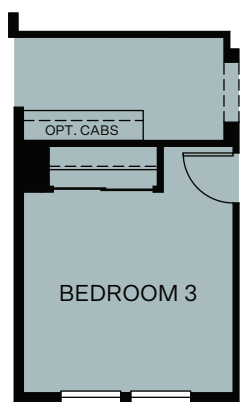

WoodsideHomes.com

Let's get you home.

Ovation

At Riverstone

BIANCA 3740

TWO STORY 2,119 SQ. FT.

OPTIONS

OPT. BEDROOM 3 AT LOFT

OPT. BEDROOM 4 / BATHROOM 3

OPT. WALK-IN SHOWER AT PRIMARY BATH