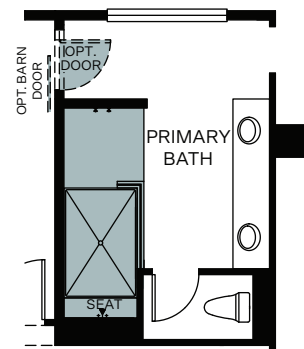

WoodsideHomes.com

Let's get you home.

Ovation

At Riverstone

BIANCA 3740

TWO STORY 2,119 SQ. FT.

OPTIONS

OPT. BEDROOM 3 AT LOFT

OPT. BEDROOM 4 / BATHROOM 3

OPT. WALK-IN SHOWER AT PRIMARY BATH