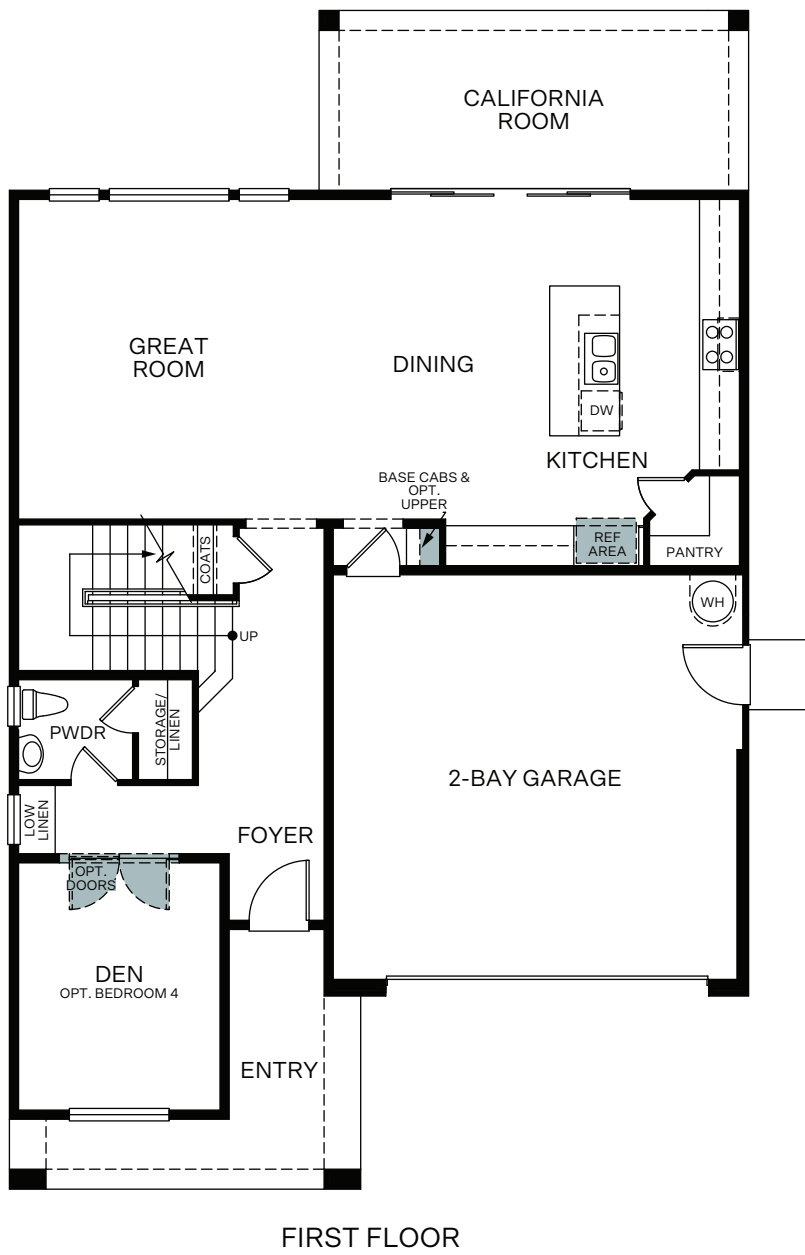

WoodsideHomes.com

Let's get you home.

Ovation

At Riverstone

BIANCA 3740

TWO STORY 2,119 SQ. FT.

OPTIONS

OPT. BEDROOM 3 AT LOFT

OPT. BEDROOM 4 / BATHROOM 3

OPT. WALK-IN SHOWER AT PRIMARY BATH