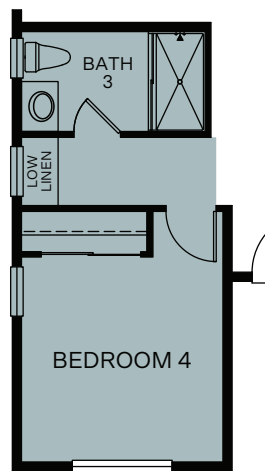

WoodsideHomes.com

Let's get you home.

Ovation

At Riverstone

BIANCA 3740

TWO STORY 2,119 SQ. FT.

OPTIONS

OPT. BEDROOM 3 AT LOFT

OPT. BEDROOM 4 / BATHROOM 3

OPT. WALK-IN SHOWER AT PRIMARY BATH