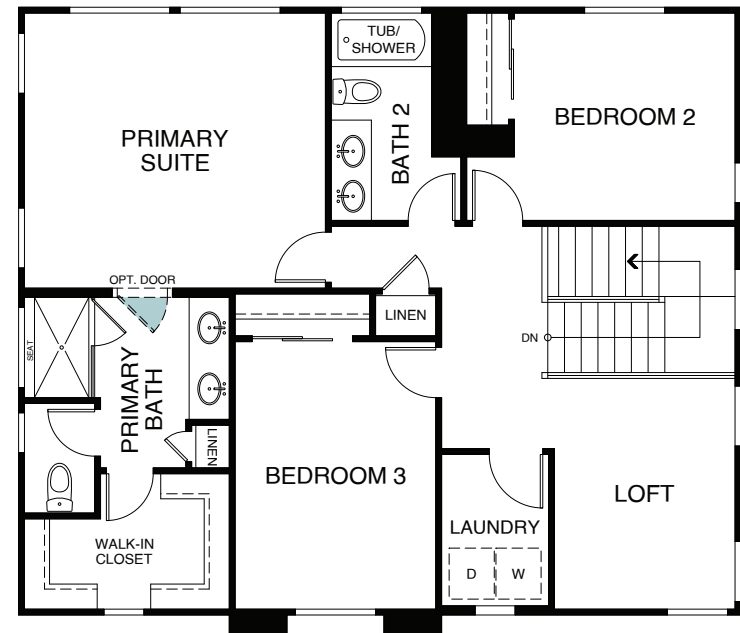

VALLEY OAK

ALPINE

TWO STORY 2,256 SQ. FT.

FIRST FLOOR

SECOND FLOOR

Woodside Homes reserves the right to change floor plans, features, elevations, prices, materials and specifications without notice. All square footages and measurements are approximate. Please see Sales Professional for full details. 05/2024