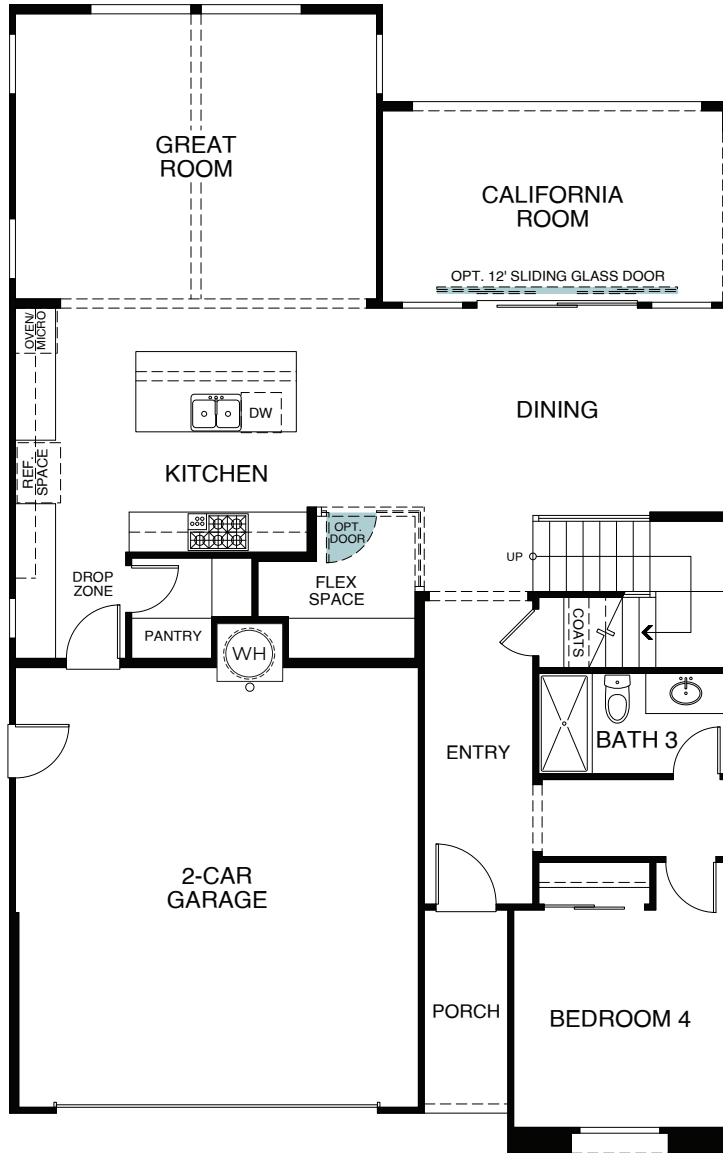

VALLEY OAK

ALPINE

TWO STORY 2,256 SQ. FT.

FIRST FLOOR

SECOND FLOOR

Woodside Homes reserves the right to change floor plans, features, elevations, prices, materials and specifications without notice. All square footages and measurements are approximate. Please see Sales Professional for full details. 05/2024