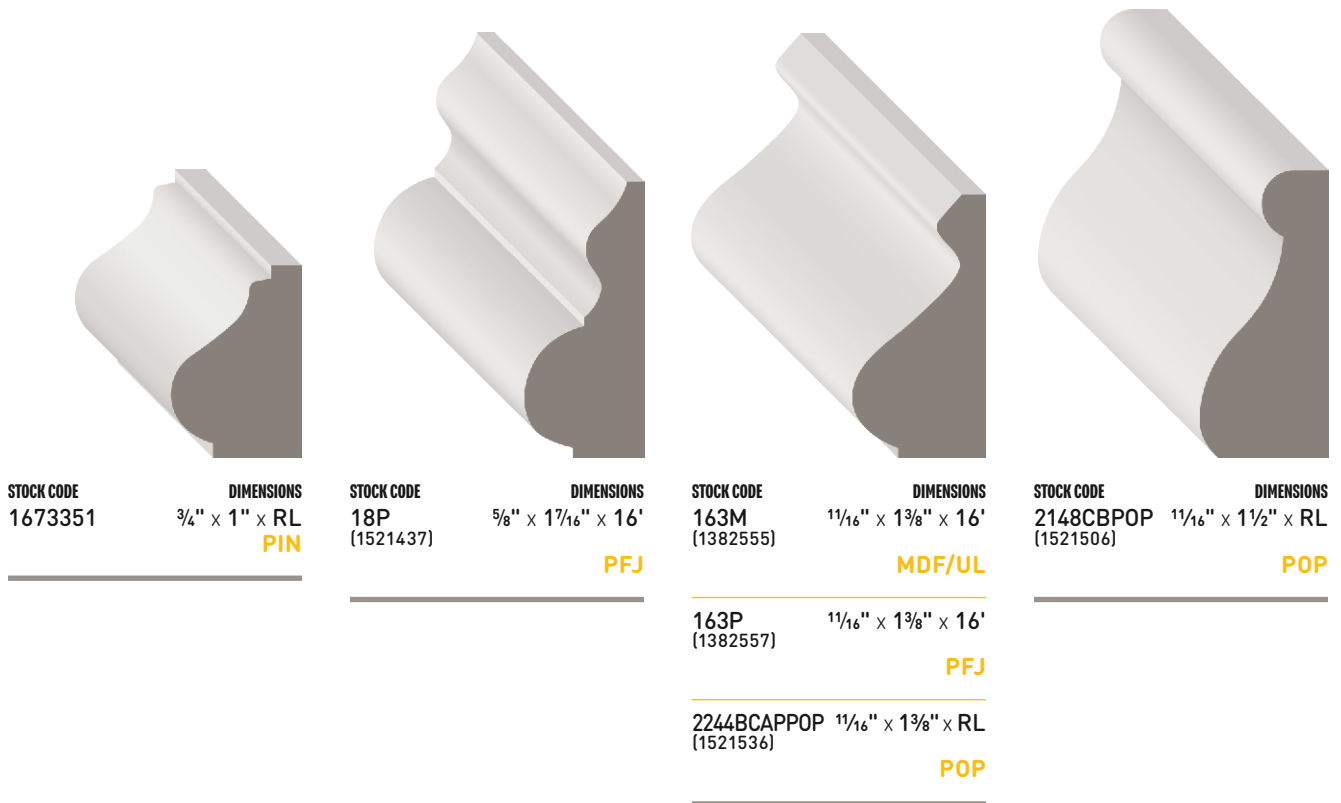

BASEBOARD CAPS & SHOES

Baseboard caps are added to the top of regular baseboard moulding and flush to the wall to create a finished and more complex architectural moulding.

Baseboard shoes are primarily used to trim flooring materials and are often used in combination with a traditional baseboard to conceal variations between the flooring and the base. However, this versatile profile works great to solve numerous trimming needs.