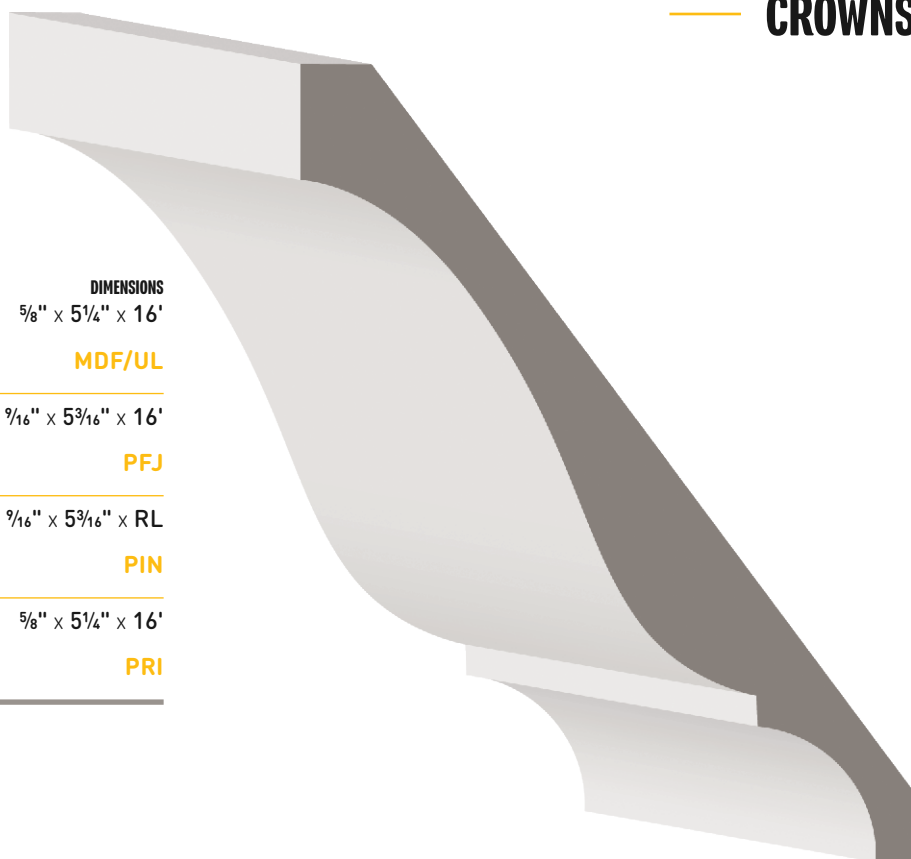

STOCK CODE
45LM
(1521977)

DIMENSIONS
 $\frac{5}{8}'' \times 5\frac{1}{4}'' \times 16'$

MDF/UL

45LJ
(1484824)

PFJ

45L
(1416155)

PIN

9251PRI
(1522317)

PRI