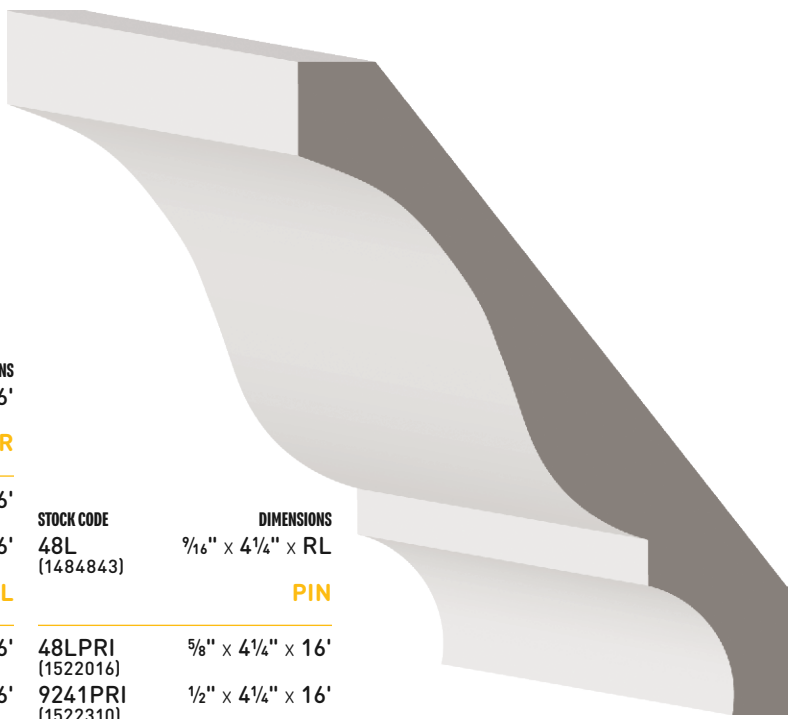

STOCK CODE
9250PRI
(1522315)

DIMENSIONS
1 1/16" x 5 1/4" x 16'

PRI

STOCK CODE
51LFJ
(1522036)

DIMENSIONS
9/16" x 3 1/4" x 16'

FJR

STOCK CODE
51LJ
(1484870)

DIMENSIONS
9/16" x 3 1/4" x 16'

PFJ

STOCK CODE
51L
(1484869)

DIMENSIONS
1/2" x 3 1/4" x RL

PIN

STOCK CODE
48LFJ
(1522011)

DIMENSIONS
9/16" x 4 1/4" x 16'

FJR

STOCK CODE
47MDF
(1394542)

DIMENSIONS
9/16" x 4 5/8" x 16'

MDF/UL

STOCK CODE
48LM
(1522013)

DIMENSIONS
5/8" x 4 1/4" x 16'

PFJ

STOCK CODE
48LJ
(1484844)

DIMENSIONS
9/16" x 4 1/4" x 16'

STOCK CODE
47LJ
(1462210)

DIMENSIONS
9/16" x 4 9/16" x 16'

PIN

STOCK CODE
48L
(1484843)

DIMENSIONS
9/16" x 4 1/4" x RL

PIN

STOCK CODE
48LPRI
(1522016)

DIMENSIONS
5/8" x 4 1/4" x 16'

STOCK CODE
9241PRI
(1522310)

DIMENSIONS
1/2" x 4 1/4" x 16'

PRI