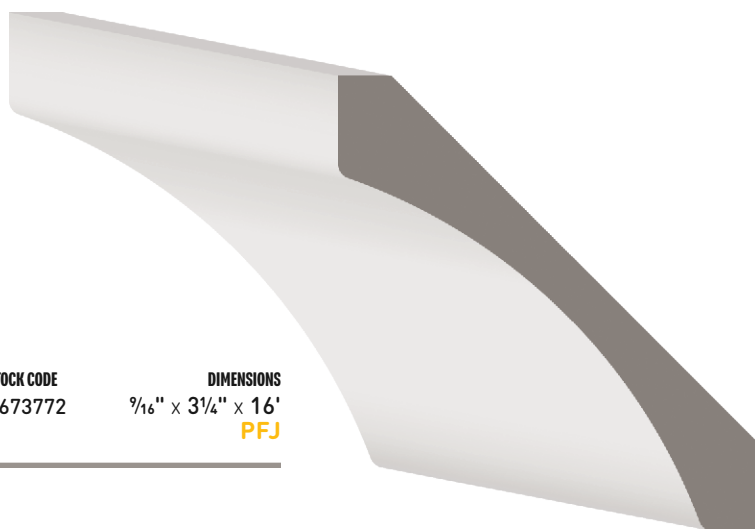

STOCK CODE
1673772

DIMENSIONS
3/16" x 3 1/4" x 16'
PFJ