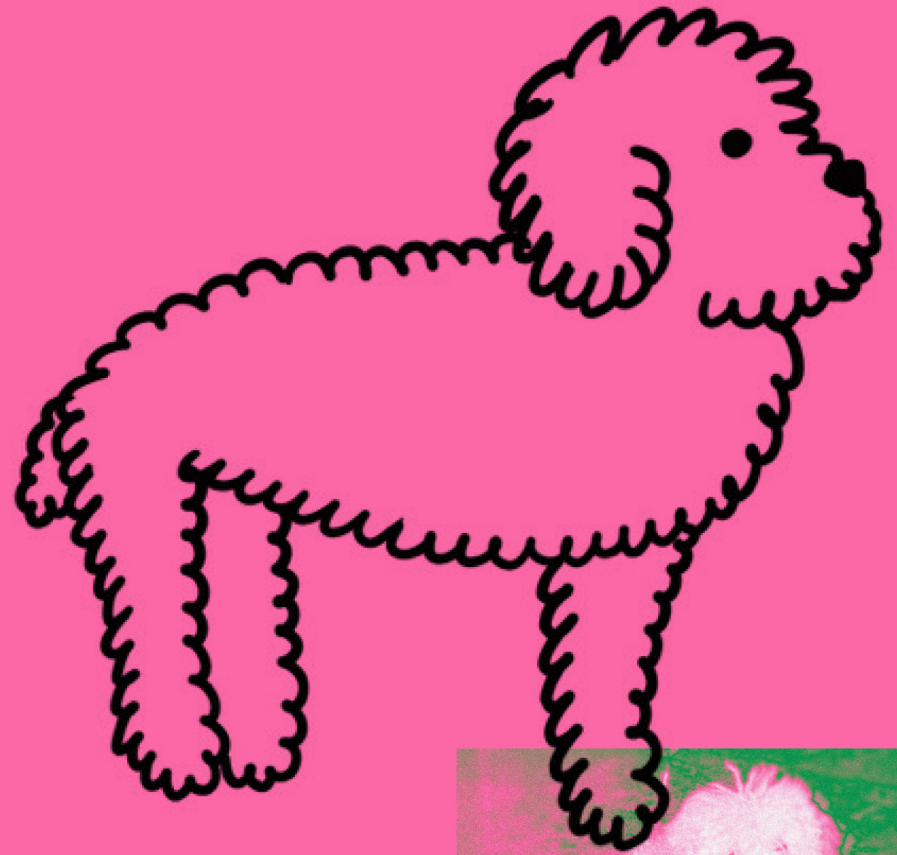

THE

DISPLAY FONT

MY PUPPIE
MAY BE RIGHT
FOR YOU,

Experimental display typeface
inspired by my "caniche"
(poodle) dog fur.

无边·世界·无限·未来

CANICHE FONT

24PT

THE TOY POODLE IS AN ELEGANT-LOOKING TINY DOG WITH A SLENDER MUZZLE AND LONG NECK. THE COAT IS PROFUSE AND CURLY AND IS OFTEN STYLED. THE POODLE IS A CLEVER, LOYAL COMPANION WITH AN AMAZING HISTORY CONSIDERING THESE GORGEOUS DOGS ARE ONE OF THE OLDEST BREEDS.

32PT

THE TOY POODLE IS AN ELEGANT-LOOKING TINY DOG WITH A SLENDER MUZZLE AND LONG NECK. THE COAT IS PROFUSE AND CURLY AND IS OFTEN STYLED. THE POODLE IS A CLEVER, LOYAL COMPANION WITH AN AMAZING HISTORY CONSIDERING THESE GORGEOUS DOGS ARE ONE OF THE OLDEST BREEDS.

48PT

THE TOY POODLE IS AN ELEGANT-LOOKING TINY DOG WITH A SLENDER MUZZLE AND LONG NECK. THE COAT IS PROFUSE AND CURLY AND IS OFTEN STYLED. THE POODLE IS A CLEVER, LOYAL COMPANION WITH AN AMAZING HISTORY CONSIDERING THESE GORGEOUS DOGS ARE ONE OF THE OLDEST BREEDS.

64PT

THE TOY POODLE IS AN ELEGANT-LOOKING TINY DOG WITH A SLENDER MUZZLE AND LONG NECK. THE COAT IS PROFUSE AND CURLY AND IS OFTEN STYLED. THE POODLE IS A CLEVER, LOYAL COMPANION WITH AN AMAZING HISTORY CONSIDERING THESE GORGEOUS DOGS ARE ONE OF THE OLDEST BREEDS.