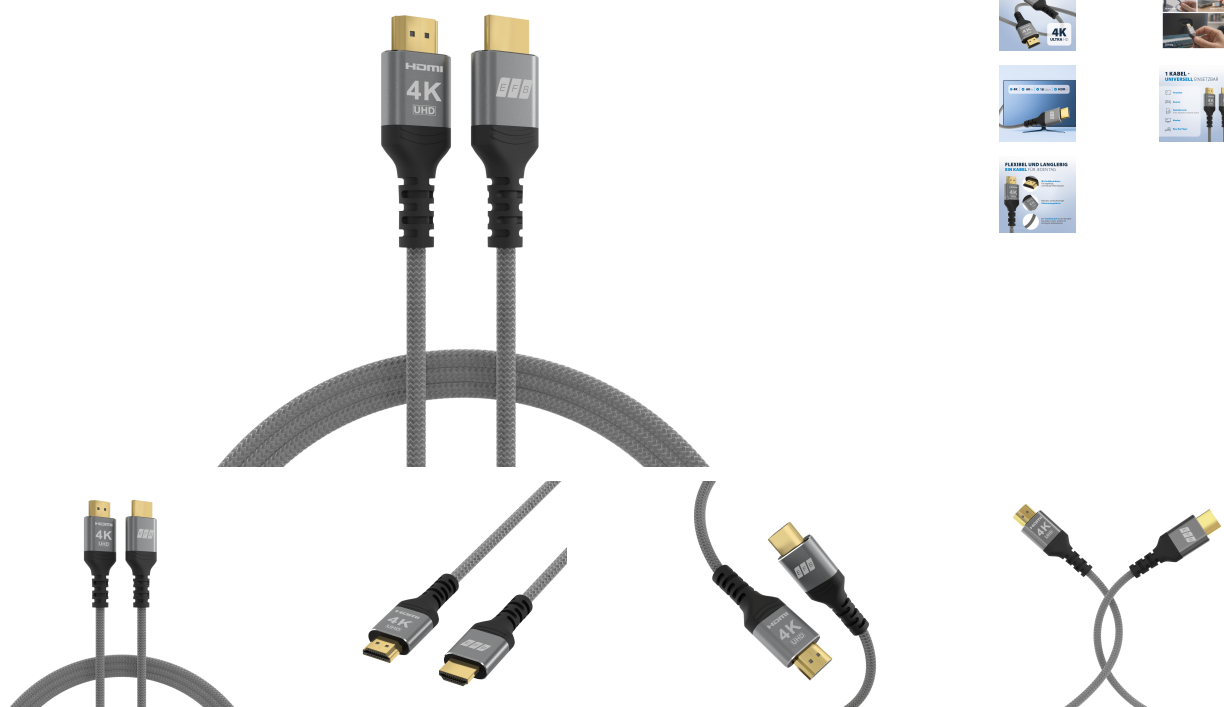

DATASHEET

HDMI cable high-speed with Ethernet 4K60Hz 18Gbit/s
0.5m gray comp. with HDMI 2.0

General data

HDMI Cable 4K@60Hz - Premium Build with Eco Packaging for Professional AV Use

This 4K HDMI cable is built for performance and sustainability. Featuring a pure copper conductor, aluminum housing, and a space-grey braided jacket, it delivers professional-grade quality for AV installations, conferencing, and commercial setups.

Specifications:

- **Resolution:** 4K@60Hz (UHD), compatible with HDMI 2.0, (supports High-Speed with Ethernet)
- **Bandwidth:** 18 Gbps
- **Conductor:** 100% pure copper
- **Connectors:** Gold-plated, aluminum housing with printed 4K/UHD labels
- **Jacket:** Durable braided textile, space-grey

This datasheet was created automatically on 28-04-2026 . Technical changes reserved.

DATASHEET

HDMI cable high-speed with Ethernet4K60Hz 18Gbit/s 0.5m gray comp. with HDMI 2.0

- **Packaging:** Plastic-free, ready-to-ship cardboard box with paper/metal wire cable tie
- **Lengths:** Suitable for commercial AV use (0.5m, 1m, 2m, 3m, 5m, 10m)

Technical properties

3D	True
ARC	True
Backwards compatible	True
Bandwith	18 Gbit/s
Bending radius (dynamic/static)	15 mm
CEC	True
Cable and plug compatibility	Premium High-Speed HDMI
Cable set	False
Cable type (passive/active/optical)	passive
Chip	False
Color depth	8-Bit
Compliant with	TV,gaming console,Videocamera,home cinema,Blu-ray Player,DVD Player
Compressions technologies	VESA DSC,Dolby Vision,HDR10+
Connection type connection 1	Plug
Connection type connection 2	Plug
Connector 1 angulation	180°
Connector 2 angulation	180°
Contact Plating	gold-plated
Crush resistance (short/long)	1.5 kg/cm ²
DSC	False
Dust cover	false
Enhanced Color	HighDynamicRange
HDCP Version	HDCP 2.2
HDMI Power	True
HDMI certified	True
HDR	HDR10