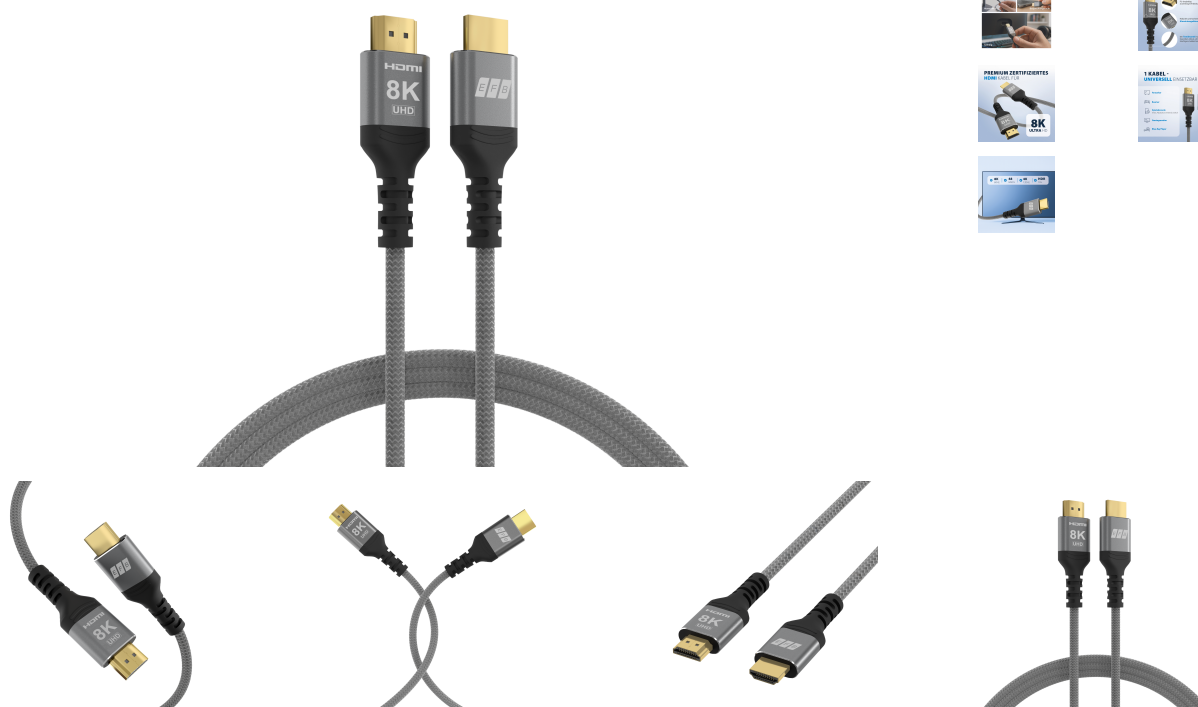

DATASHEET

HDMI cable Ultra High Speed 8K60Hz 48 Gbit/s 0.5m gray comp. with HDMI 2.1/2.0

General data

8K HDMI Cable - Ultra High Speed & HDMI Premium Certified for Professional Use

This Ultra High Speed HDMI cable is HDMI.org-certified and built for demanding professional installations. With up to 8K@60Hz resolution, pure copper conductors, and 48 Gbps bandwidth, it meets the highest standards in AV, broadcast, and IT projects.

Key Features:

- **Resolution:** 8K@60Hz, 4K@120Hz
- **Standard:** Ultra High Speed HDMI (compatible with HDMI 2.1 / 2.0)
- **Certification:** HDMI Premium Certified with QR code (HDMI.org)
- **Bandwidth:** 48 Gbps
- **Conductor:** 100% pure copper

This datasheet was created automatically on 28-04-2026 . Technical changes reserved.

DATASHEET

HDMI cable Ultra High Speed 8K60Hz 48 Gbit/s 0.5m gray comp. with HDMI 2.1/2.0

- **Connectors:** Gold-plated, aluminum housing, laser-printed 8K/UHD
- **Jacket:** Braided textile in space grey – durable & sleek
- **Packaging:** 100% plastic-free, shipping-ready, with paper+metal twist tie
- **Lengths:** 0.5m / 1m / 2m / 3m / 5m

Technical properties

3D	True
ARC	True
Backwards compatible	True
Bandwidth	48 Gbit/s
Bending radius (dynamic/static)	15 mm
CEC	True
Cable and plug compatibility	Ultra High-Speed HDMI
Cable set	False
Cable type (passive/active/optical)	passive
Chip	False
Color depth	10-Bit
Compliant with	TV,gaming console,Videocamera,home cinema,Blu-ray Player,DVD Player
Compressions technologies	VESA DSC,Dolby Vision,HDR10+
Connection type connection 1	Plug
Connection type connection 2	Plug
Connector 1 angulation	180°
Connector 2 angulation	180°
Contact Plating	gold-plated
Crush resistance (short/long)	1.5 kg/cm ²
DSC	False
Dust cover	false
Enhanced Color	HighDynamicRange