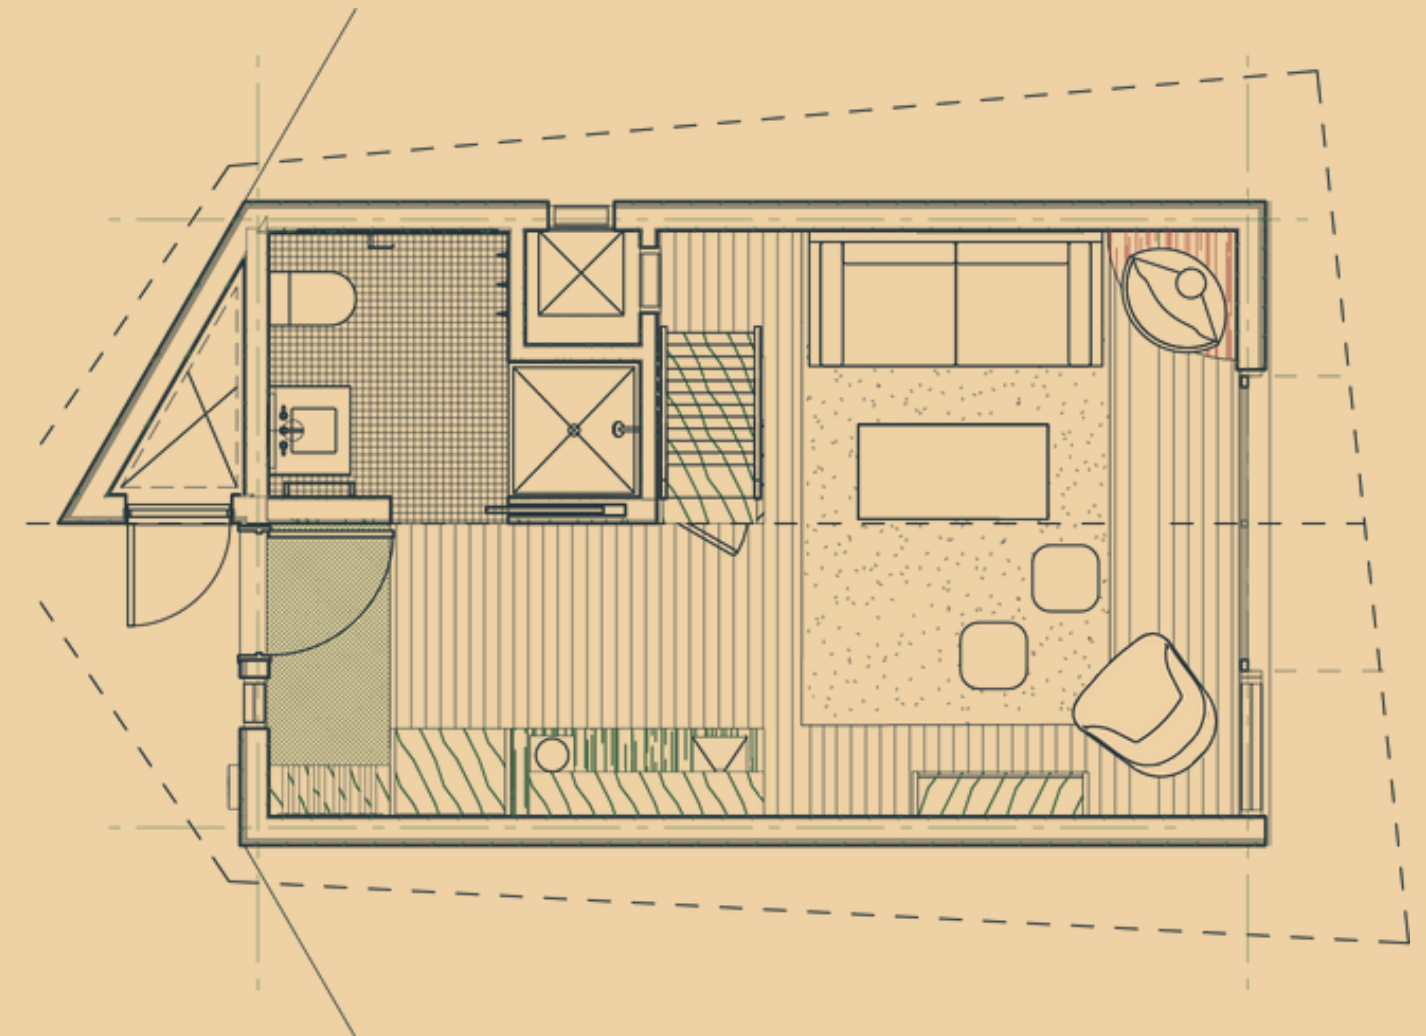

Winter Park/ CO 39° N, 105° W

A Sanctuary To Stir Your Senses.

Our 31 A-Frame Cabin hotel is nestled between the Fraser River and Winter Park Ski Resort. This 2-acre site is the heart of Old Town Winter Park and is conveniently located to access the great outdoors, the ski resort or shops, and entertainment downtown.

Site Map

Key

- CABIN
- PARKING
- SALOON
- BAR PATIO
- EVENT LAWN
- SHUTTLE

Room Blocks

- 31 Cabins
(2 ADA)
- Sleeps up to 4 per cabin
(1 King Bed + 1 Sleeper Sofa)

Cabin Amenities

Dog-Friendly ▲ In-Room Malm Fireplace ▲ Onsen Style Soaking Tub ▲ Fully Equipped Kitchenette ▲ Expansive Mountain Views ▲ On-Site Bar and Restaurant ▲ High Thread Count Linens ▲ Plush Robes and Slippers ▲ Private Outdoor Patio ▲ Firepits ▲ Ski + Equipment Storage ▲ Smart TV ▲ Custom, Locally Designed Furniture ▲ Original David Hiser Artwork ▲ Vintage Pendleton Accents ▲ Boot Heater ▲ gigabit Wifi