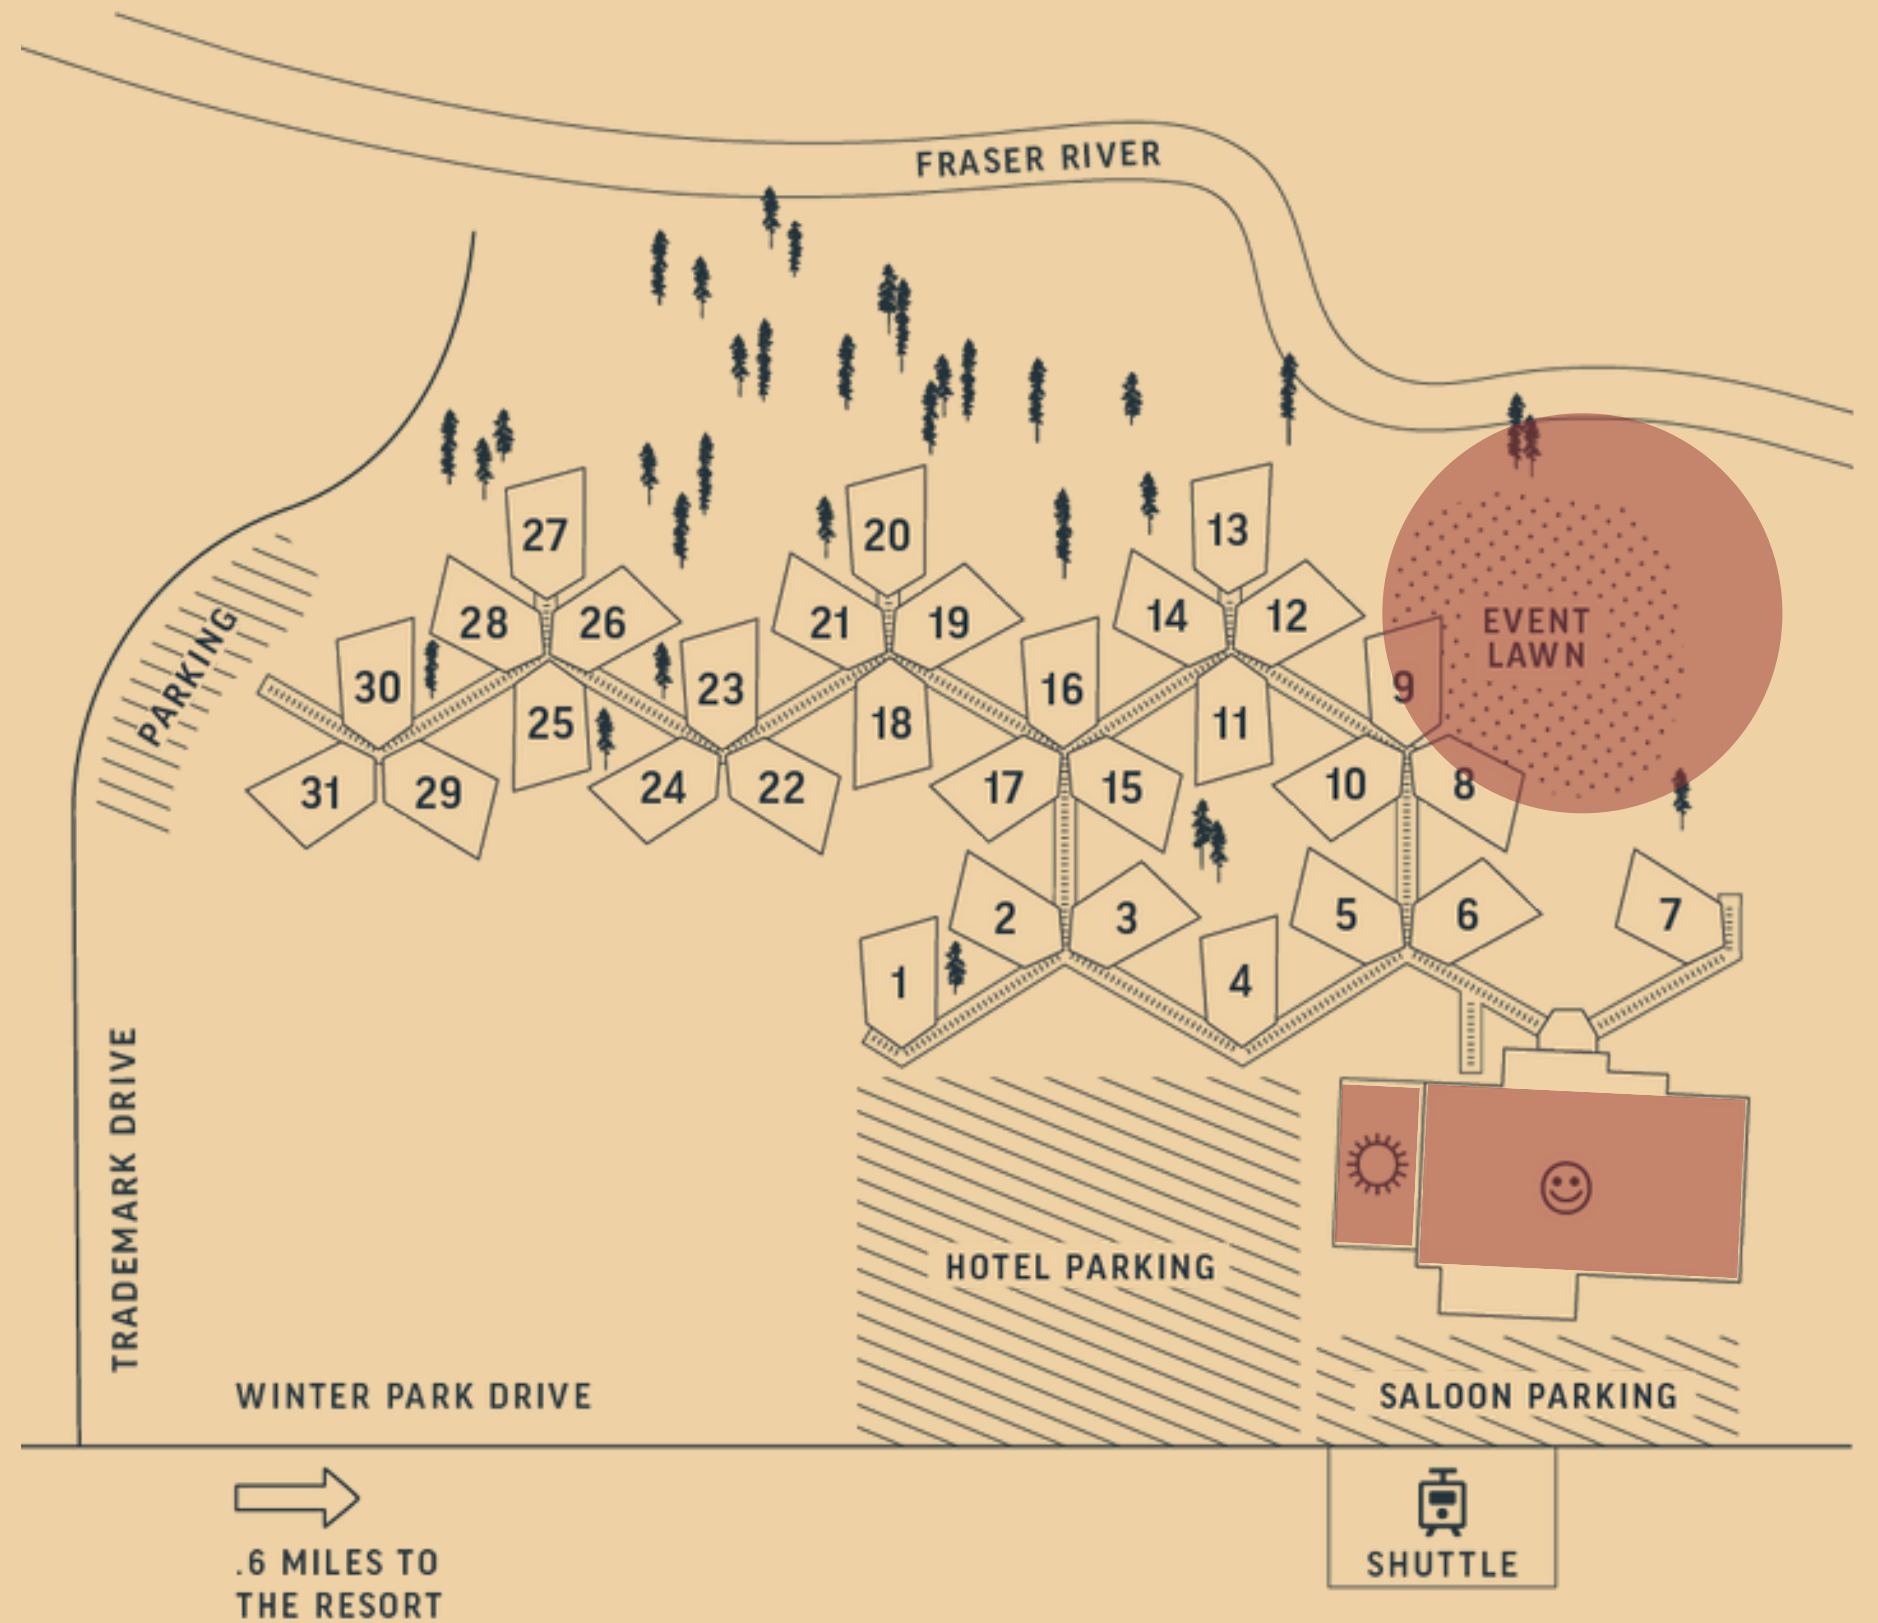

Menu Highlights: Seasonal fare featuring local purveyors and farms.

Original Saloon

Champagne at any hour.

Built around the original 1800s bar from the Moffat Tunnel - The Saloon at A-Frame Club is an eternal watering hole. Our talented bartenders craft the tastiest cocktails in Grand County.

Favorite Sips: Rotating Local Draft Old World Wines Classic Cocktails

Event Lawn

Once the snow melts, host your event alongside the Fraser river on our sprawling event lawn. In direct proximity to our saloon, enjoy drinks and dining with your closest and dearest.

Mobile Bar
AV Equipment Upon Request
Chef Action Station

SITE

31 cabins ● 2 acres

SALOON + RESTAURANT

2270 SF ● 50 seated CAPACITY

100 person reception style CAPACITY
970 SF ● PATIO INCLUDED

EVENT LAWN

RIVERSIDE ● 100 CAPACITY