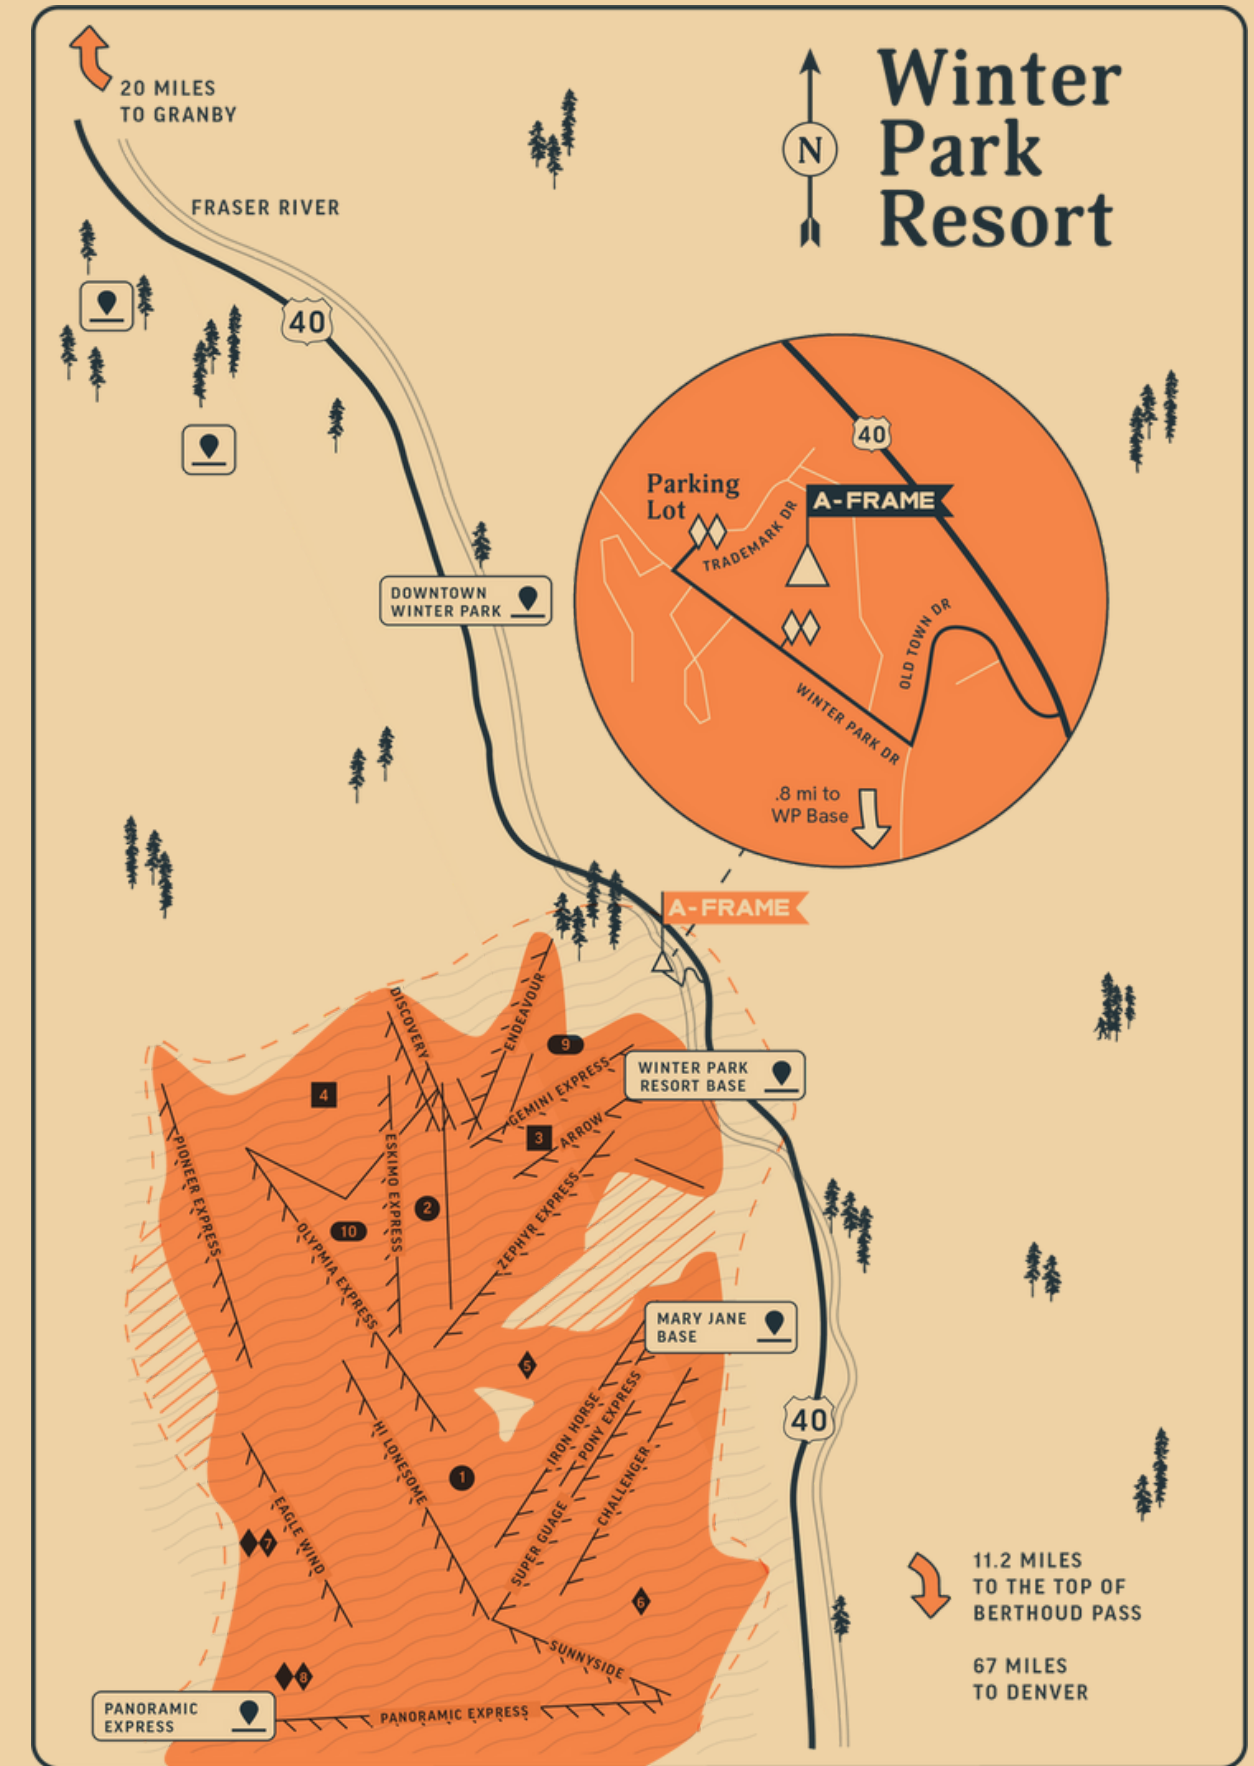

A Sanctuary To Stir Your Senses.

Our 31 A-Frame Cabin hotel is nestled between the Fraser River and Winter Park Ski Resort. This 2-acre site is the heart of Old Town Winter Park and is conveniently located to access the great outdoors, the ski resort or shops, and entertainment downtown.

Our on-site Saloon and Restaurant create additional gathering space for guests to grab a stiffy, lounge, or plugin. Our sprawling event lawn invites groups to convene by the river's edge. A-Frame Club inspires the playful side in all of us.