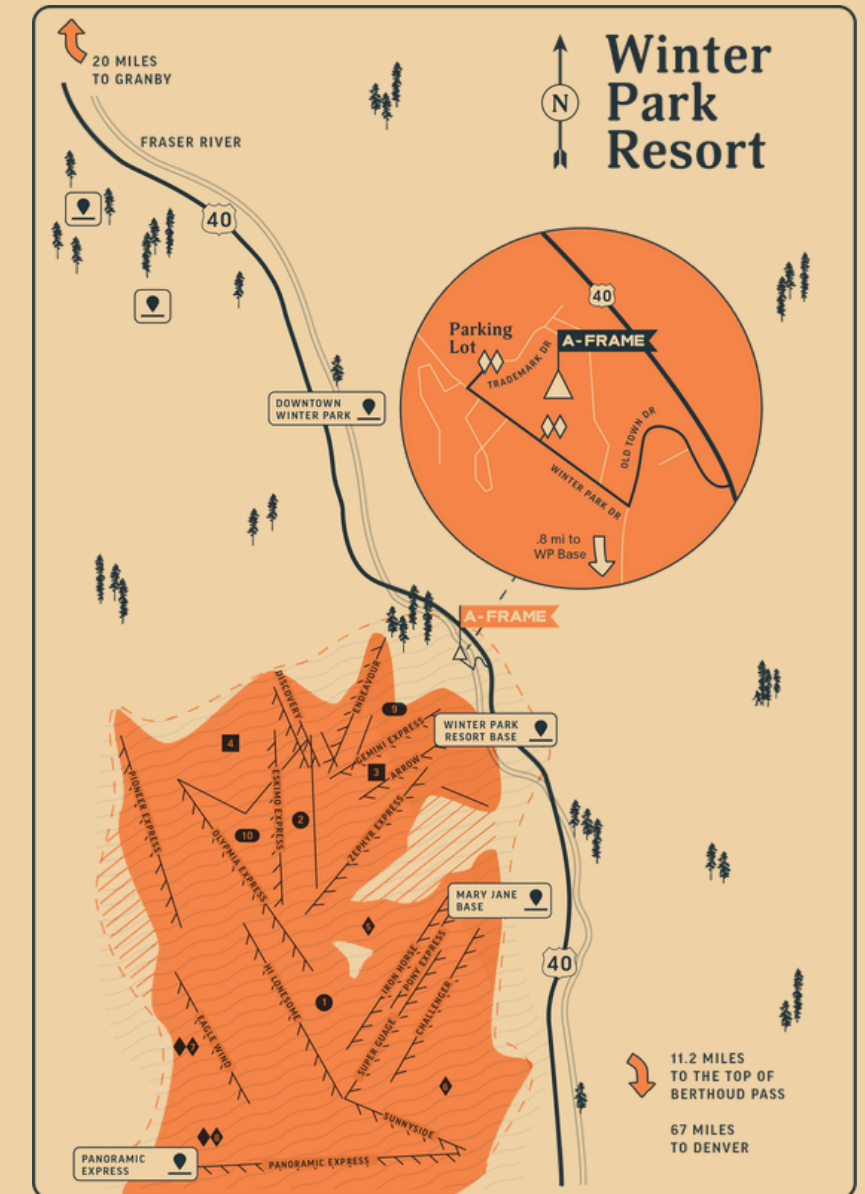

Winter Park/ CO 39° N, 105° W

A Sanctuary To Stir Your Senses.

Our 31 A-Frame Cabin hotel is nestled between the Fraser River and Winter Park Ski Resort. This 2-acre site is the heart of Old Town Winter Park and is conveniently located to access the great outdoors, the ski resort or shops, and entertainment downtown.

Site Map

Key

- CABIN
- PARKING
- SALOON
- BAR PATIO
- EVENT LAWN
- SHUTTLE

Room Blocks

- 31 Cabins
(2 ADA)
- Sleeps up to 4 per cabin
(1 King Bed + 1 Sleeper Sofa)

Cabin Amenities

Dog-Friendly ▲ In-Room Malm Fireplace ▲ Onsen Style Soaking Tub ▲ Fully Equipped Kitchenette ▲ Expansive Mountain Views ▲ On-Site Bar and Restaurant ▲ High Thread Count Linens ▲ Plush Robes and Slippers ▲ Private Outdoor Patio ▲ Firepits ▲ Ski + Equipment Storage ▲ Smart TV ▲ Custom, Locally Designed Furniture ▲ Original David Hiser Artwork ▲ Vintage Pendleton Accents ▲ Boot Heater ▲ gigabit Wifi

Menu Highlights: Seasonal fare featuring local purveyors and farms.

Original Saloon

Champagne at any hour.

Built around the original 1800s bar from the Moffat Tunnel - The Saloon at A-Frame Club is an eternal watering hole. Our talented bartenders craft the tastiest cocktails in Grand County.

Favorite Sips: Rotating Local Draft Old World Wines Classic Cocktails

Event Lawn

Once the snow melts, host your event alongside the Fraser river on our sprawling event lawn. In direct proximity to our saloon, enjoy drinks and dining with your closest and dearest.