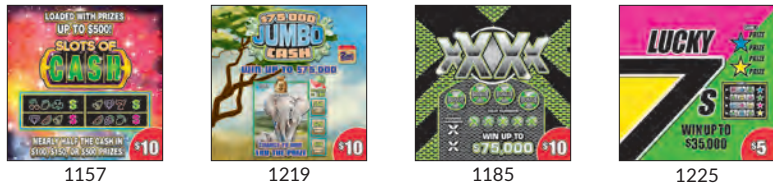

Call Brightstar to order tickets at 888-WV-PLAYS!

wvlottery.com

(987-5297)

Call Brightstar to order tickets at 888-WV-PLAYS!

wvlottery.com

(987-5297)

28-Bin Planogram

May 2026

30+ Bin Game Availability

Planogram changes on April 28, 2026.

Upcoming Instant Tickets

Estimated Start Date: 5/26/26

\$20 - Cool Cash / Winning Era #1257
UPC: 7-91157-01257-1

Cost/Pack	Tickets/Pack	Top Prize
\$558.00	30	\$50,000
Overall Odds	Prize Payout	Low End \$\$/Pack
3.88	70.97%	\$200