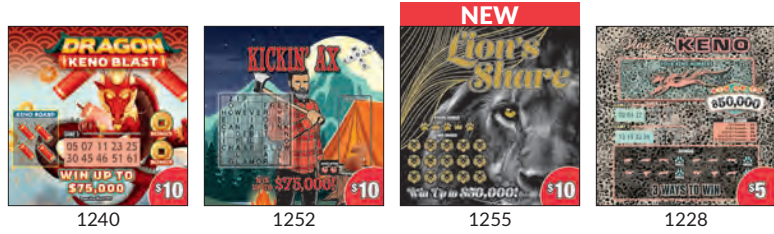

Call Brightstar to order tickets at 888-WV-PLAYS!

wvlottery.com

(987-5297)

Call Brightstar to order tickets at 888-WV-PLAYS!

wvlottery.com

(987-5297)

28-Bin Planogram

May 2026

30+ Bin Game Availability

Planogram changes on April 28, 2026.

Upcoming Instant Tickets

Estimated Start Date: 5/26/26

\$20 - Cool Cash / Winning Era #1257
UPC: 7-91157-01257-1

Cost/Pack	Tickets/Pack	Top Prize
\$558.00	30	\$50,000
Overall Odds	Prize Payout	Low End \$\$/Pack
3.88	70.97%	\$200