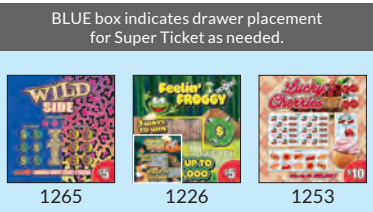

Call Brightstar to order tickets at 888-WV-PLAYS!

wvlottery.com

(987-5297)

Call Brightstar to order tickets at 888-WV-PLAYS!

wvlottery.com

(987-5297)

28-Bin Planogram

May 2026

30+ Bin Game Availability

Planogram changes on April 28, 2026.

Upcoming Instant Tickets

Estimated Start Date: 5/26/26

\$20 - Cool Cash / Winning Era #1257
UPC: 7-91157-01257-1

Cost/Pack	Tickets/Pack	Top Prize
\$558.00	30	\$50,000
Overall Odds	Prize Payout	Low End \$\$/Pack
3.88	70.97%	\$200

\$5 - Cocky / Encounters CW #1258
UPC: 7-91157-01258-8

Cost/Pack	Tickets/Pack	Top Prize
\$372.00	80	\$50,000
Overall Odds	Prize Payout	Low End \$\$/Pack
4.12	67.86%	\$210

\$1 - Cash / Bee / Hot / Ben #1277
UPC: 7-91157-01277-9