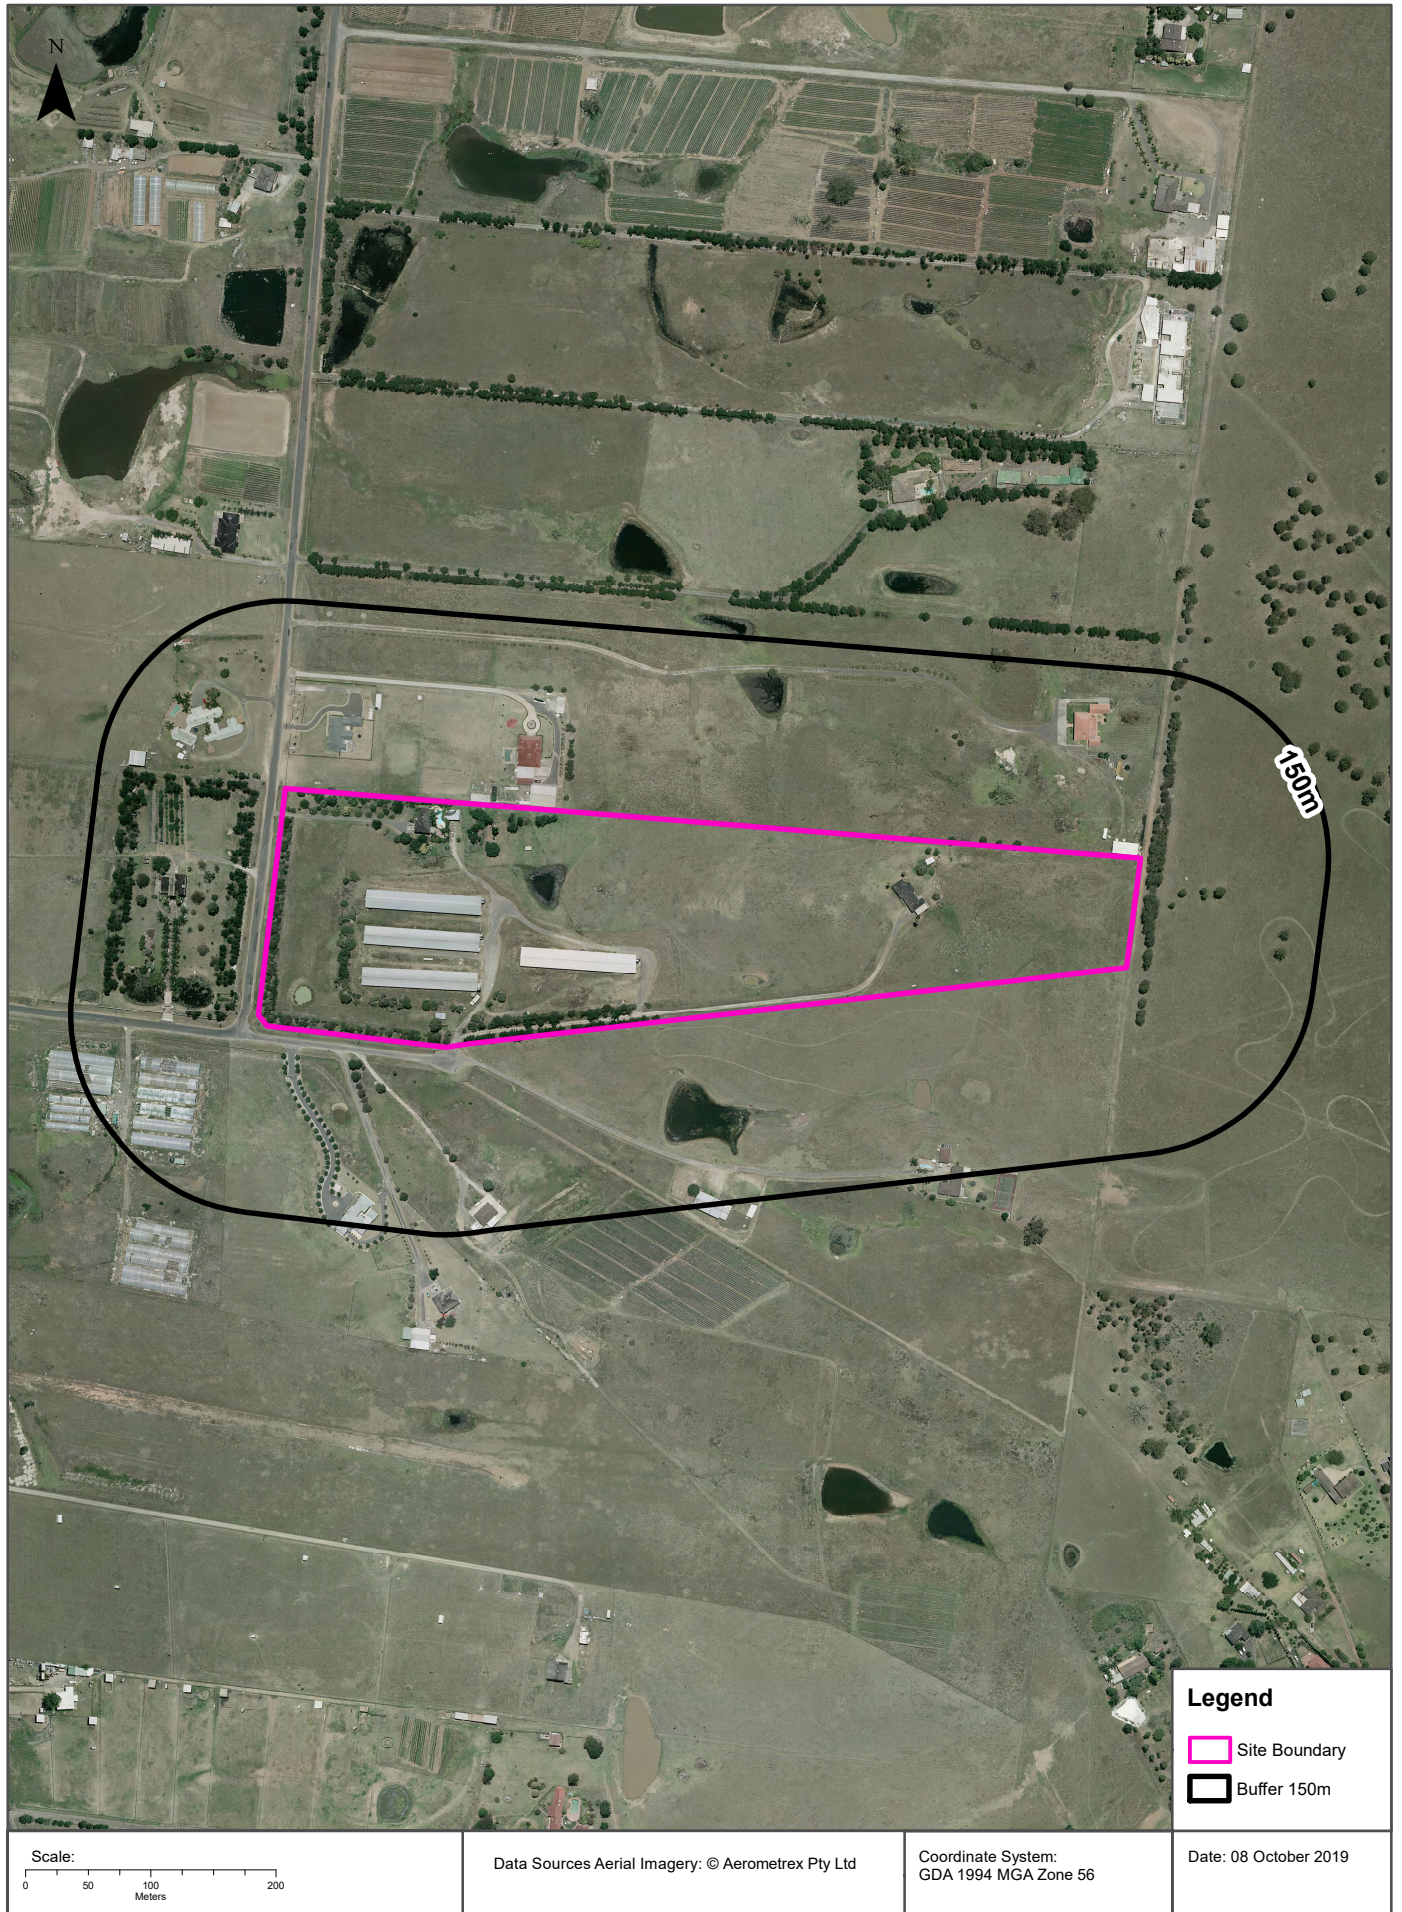

Aerial Imagery 2014

290-308 Aldington Road, Kemp's Creek, NSW 2178

150m

Legend

-  Site Boundary
-  Buffer 150m

Data Sources: Aerial Imagery © Aerometrex Pty Ltd

Coordinate System:
GDA 1994 MGA Zone 56

Date: 08 October 2019

Aerial Imagery 2009

290-308 Aldington Road, Kemp's Creek, NSW 2178

Aerial Imagery 2005

290-308 Aldington Road, Kemp's Creek, NSW 2178

Aerial Imagery 1991

290-308 Aldington Road, Kemp's Creek, NSW 2178

Legend

-  Site Boundary
-  Buffer 150m

Data Sources: Aerial Imagery © Department of Finance, Services & Innovation

Coordinate System: GDA 1994 MGA Zone 56

Date: 07 October 2019