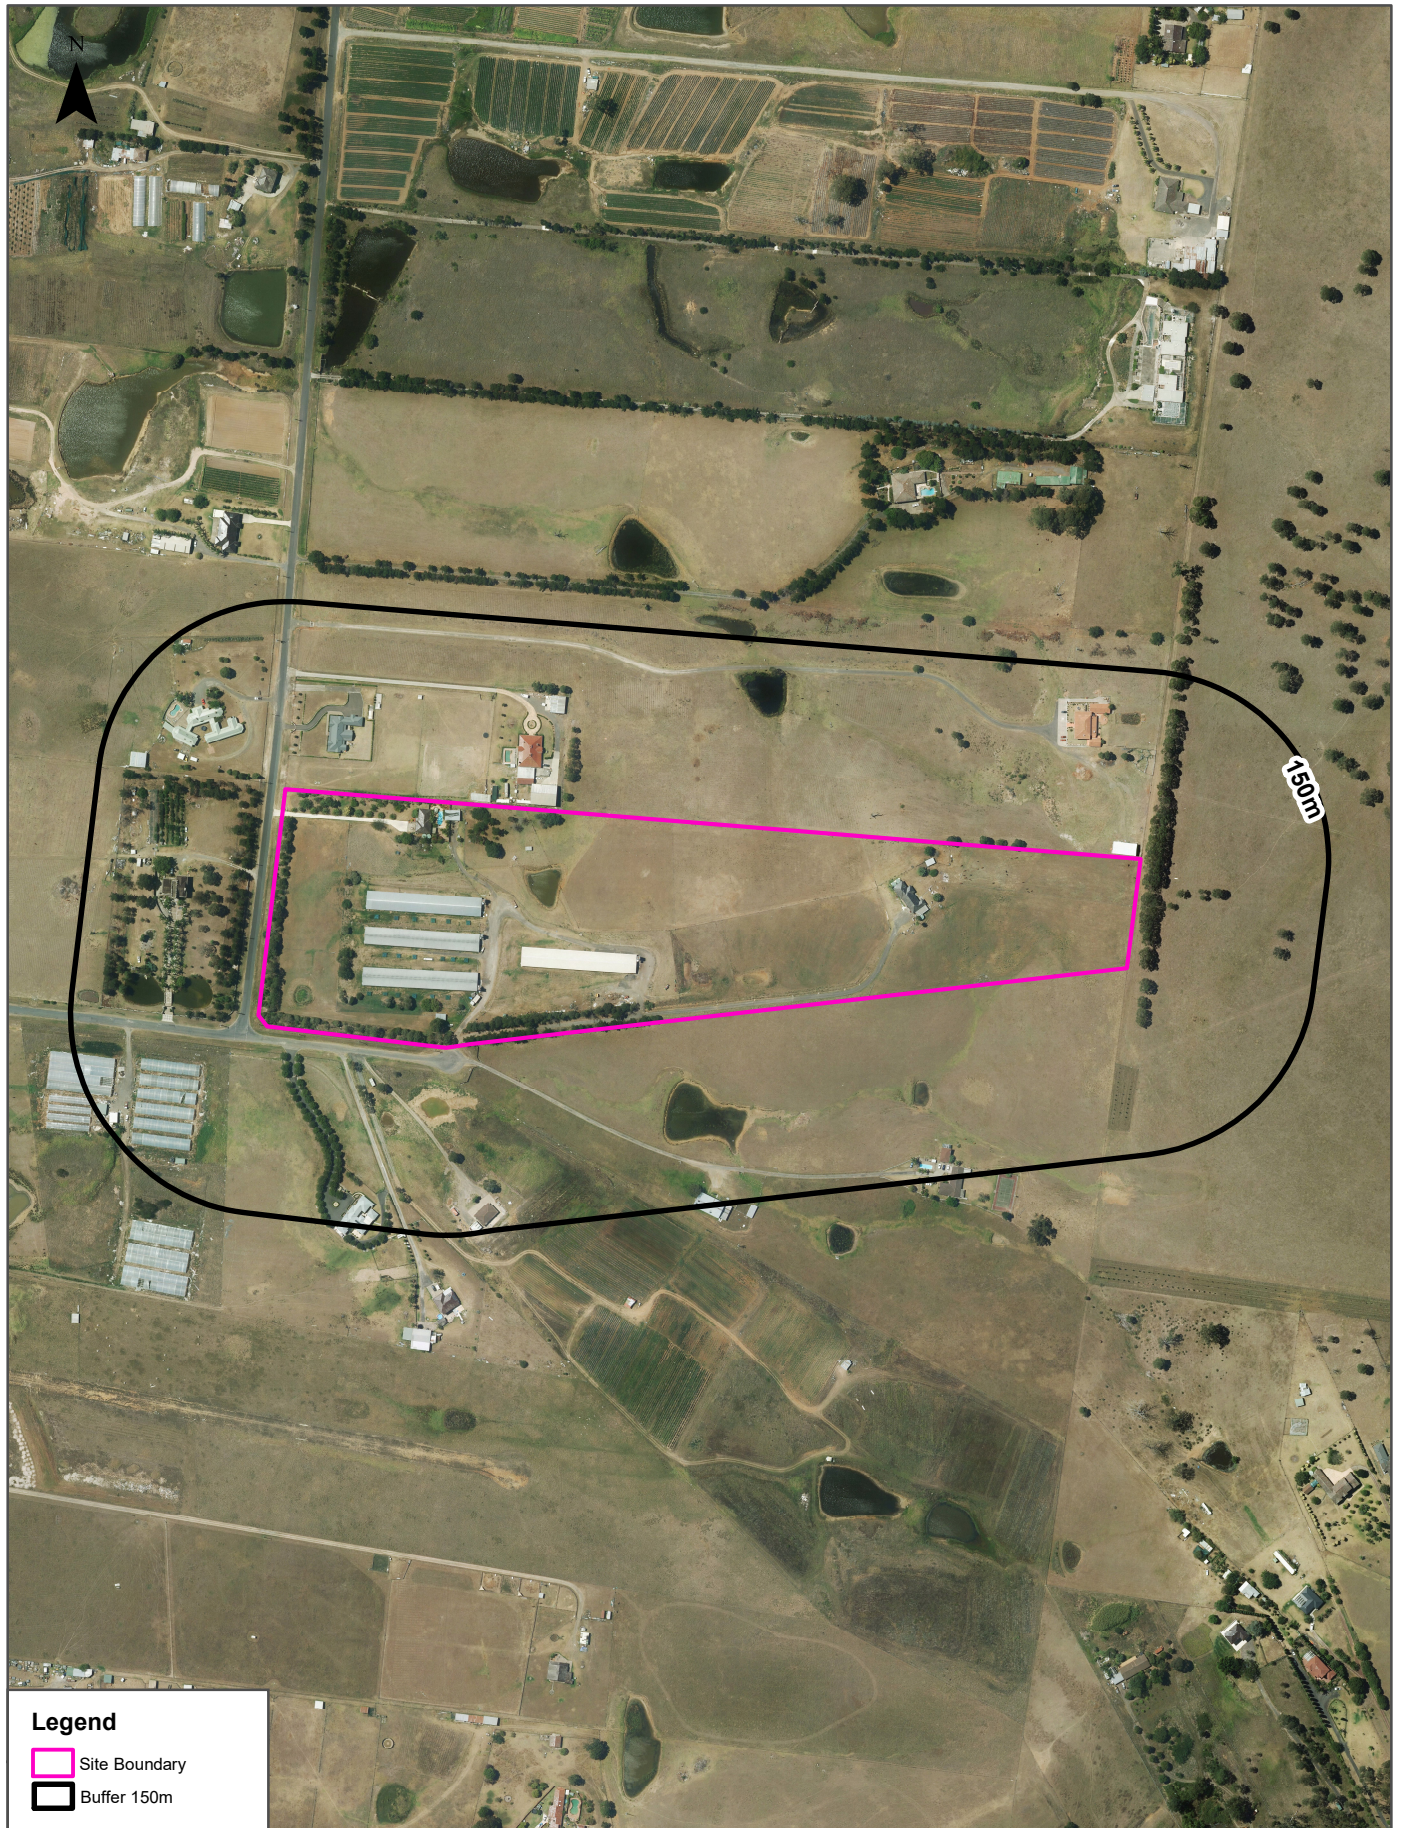

Aerial Imagery 2014

290-308 Aldington Road, Kemp's Creek, NSW 2178

150m

Legend

-  Site Boundary
-  Buffer 150m

Data Sources: Aerial Imagery © Aerometrex Pty Ltd

Coordinate System:
GDA 1994 MGA Zone 56

Date: 08 October 2019

Aerial Imagery 2009

290-308 Aldington Road, Kemp's Creek, NSW 2178

Aerial Imagery 2005

290-308 Aldington Road, Kemp's Creek, NSW 2178

Aerial Imagery 1991

290-308 Aldington Road, Kemp's Creek, NSW 2178

Legend

-  Site Boundary
-  Buffer 150m

Data Sources: Aerial Imagery © Department of Finance, Services & Innovation

Coordinate System: GDA 1994 MGA Zone 56

Date: 07 October 2019