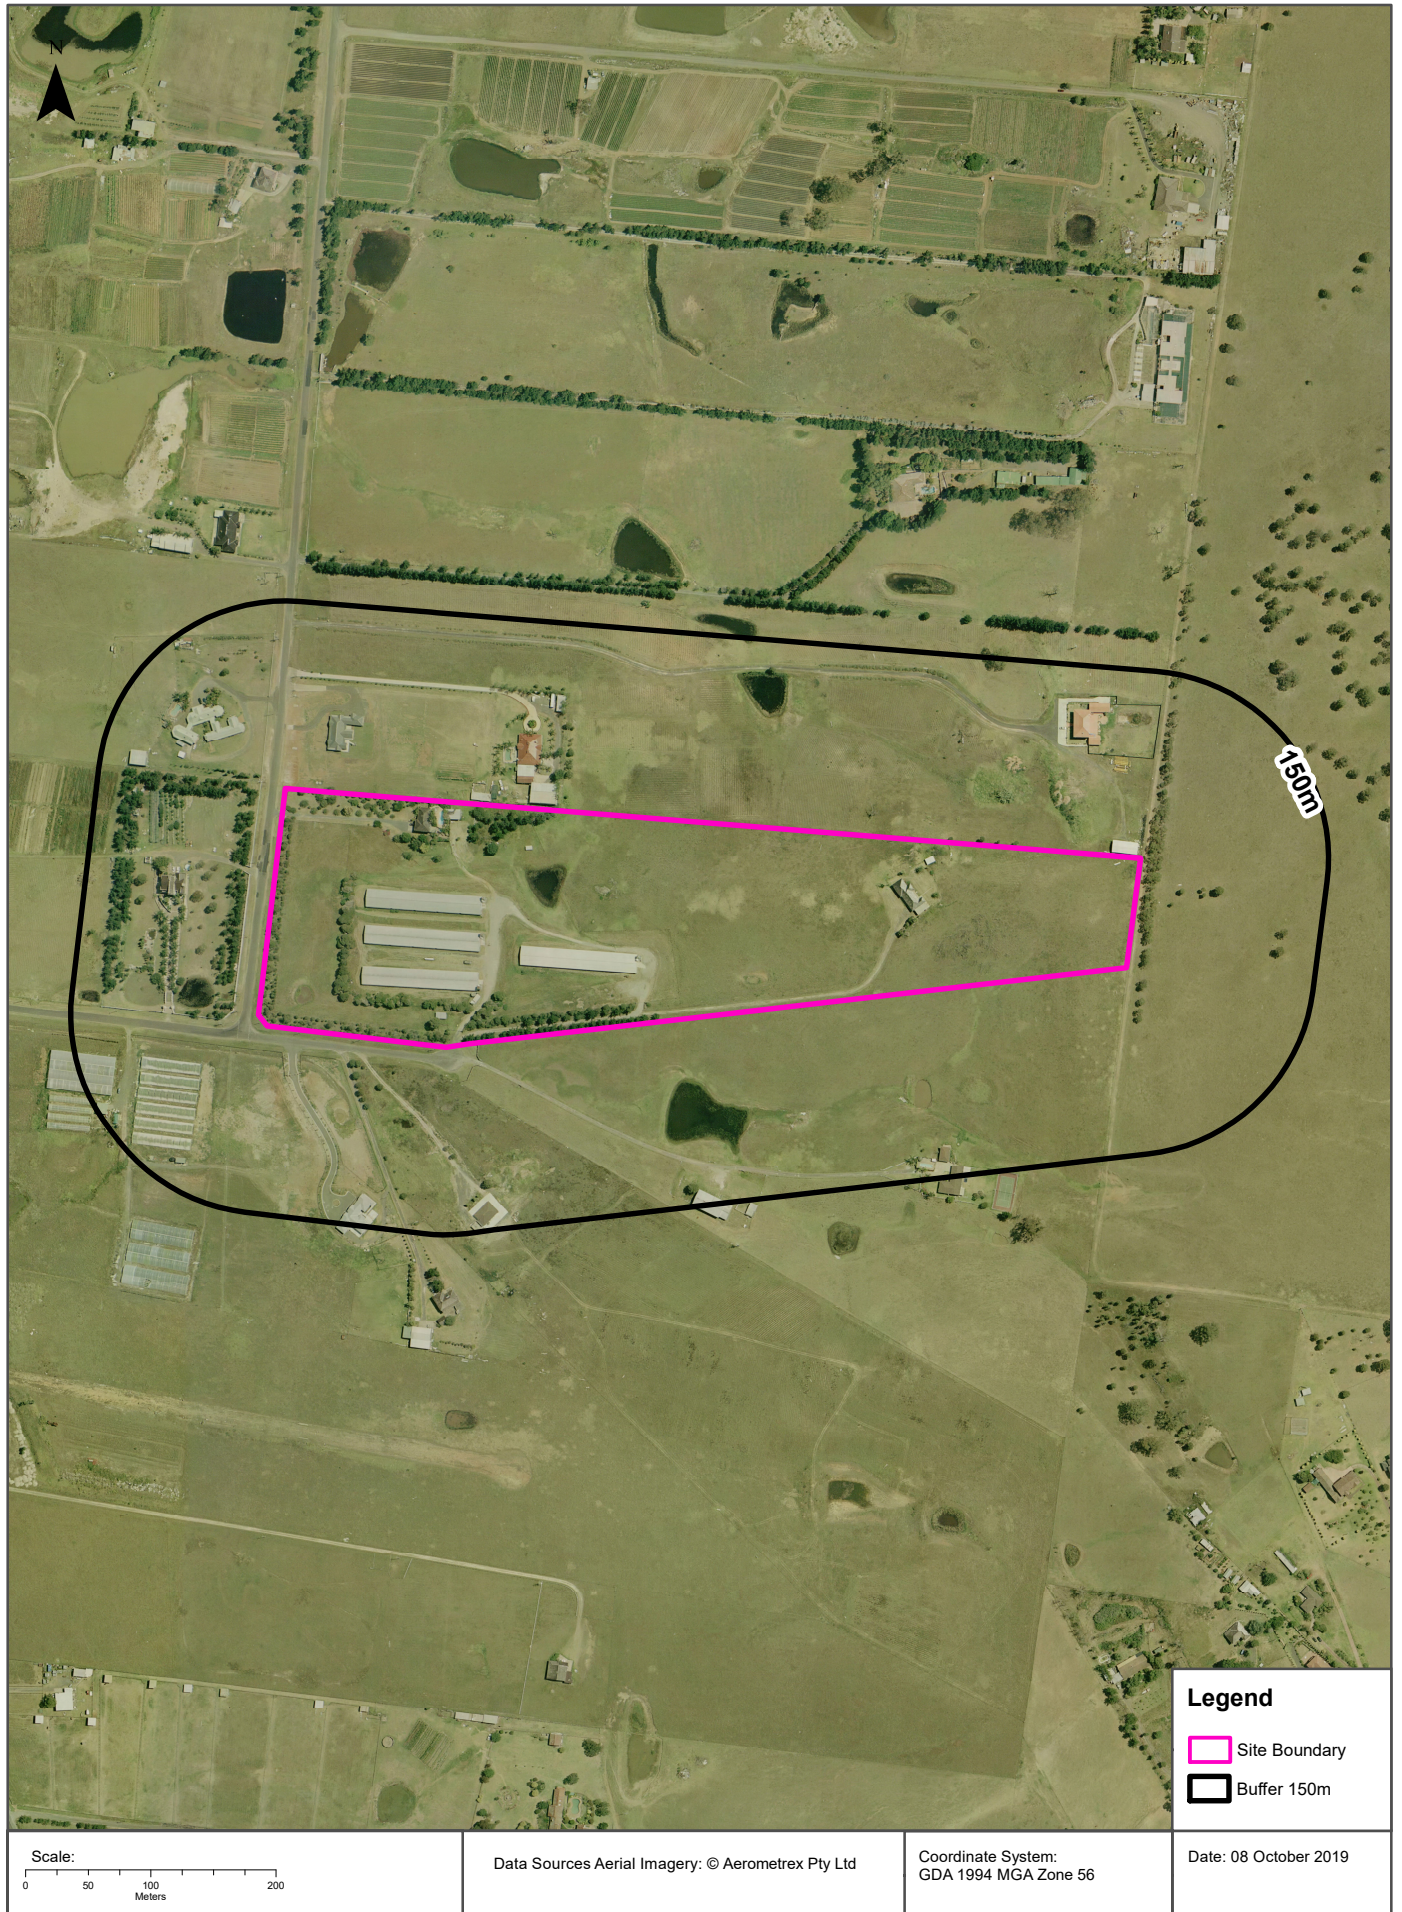

Aerial Imagery 2014

290-308 Aldington Road, Kemp's Creek, NSW 2178

150m

Legend

-  Site Boundary
-  Buffer 150m

Data Sources: Aerial Imagery © Aerometrex Pty Ltd

Coordinate System:
GDA 1994 MGA Zone 56

Date: 08 October 2019

Aerial Imagery 2009

290-308 Aldington Road, Kemp's Creek, NSW 2178

Aerial Imagery 2005

290-308 Aldington Road, Kemp's Creek, NSW 2178

Aerial Imagery 1991

290-308 Aldington Road, Kemp's Creek, NSW 2178

Legend

-  Site Boundary
-  Buffer 150m

Data Sources: Aerial Imagery © Department of Finance, Services & Innovation

Coordinate System: GDA 1994 MGA Zone 56

Date: 07 October 2019