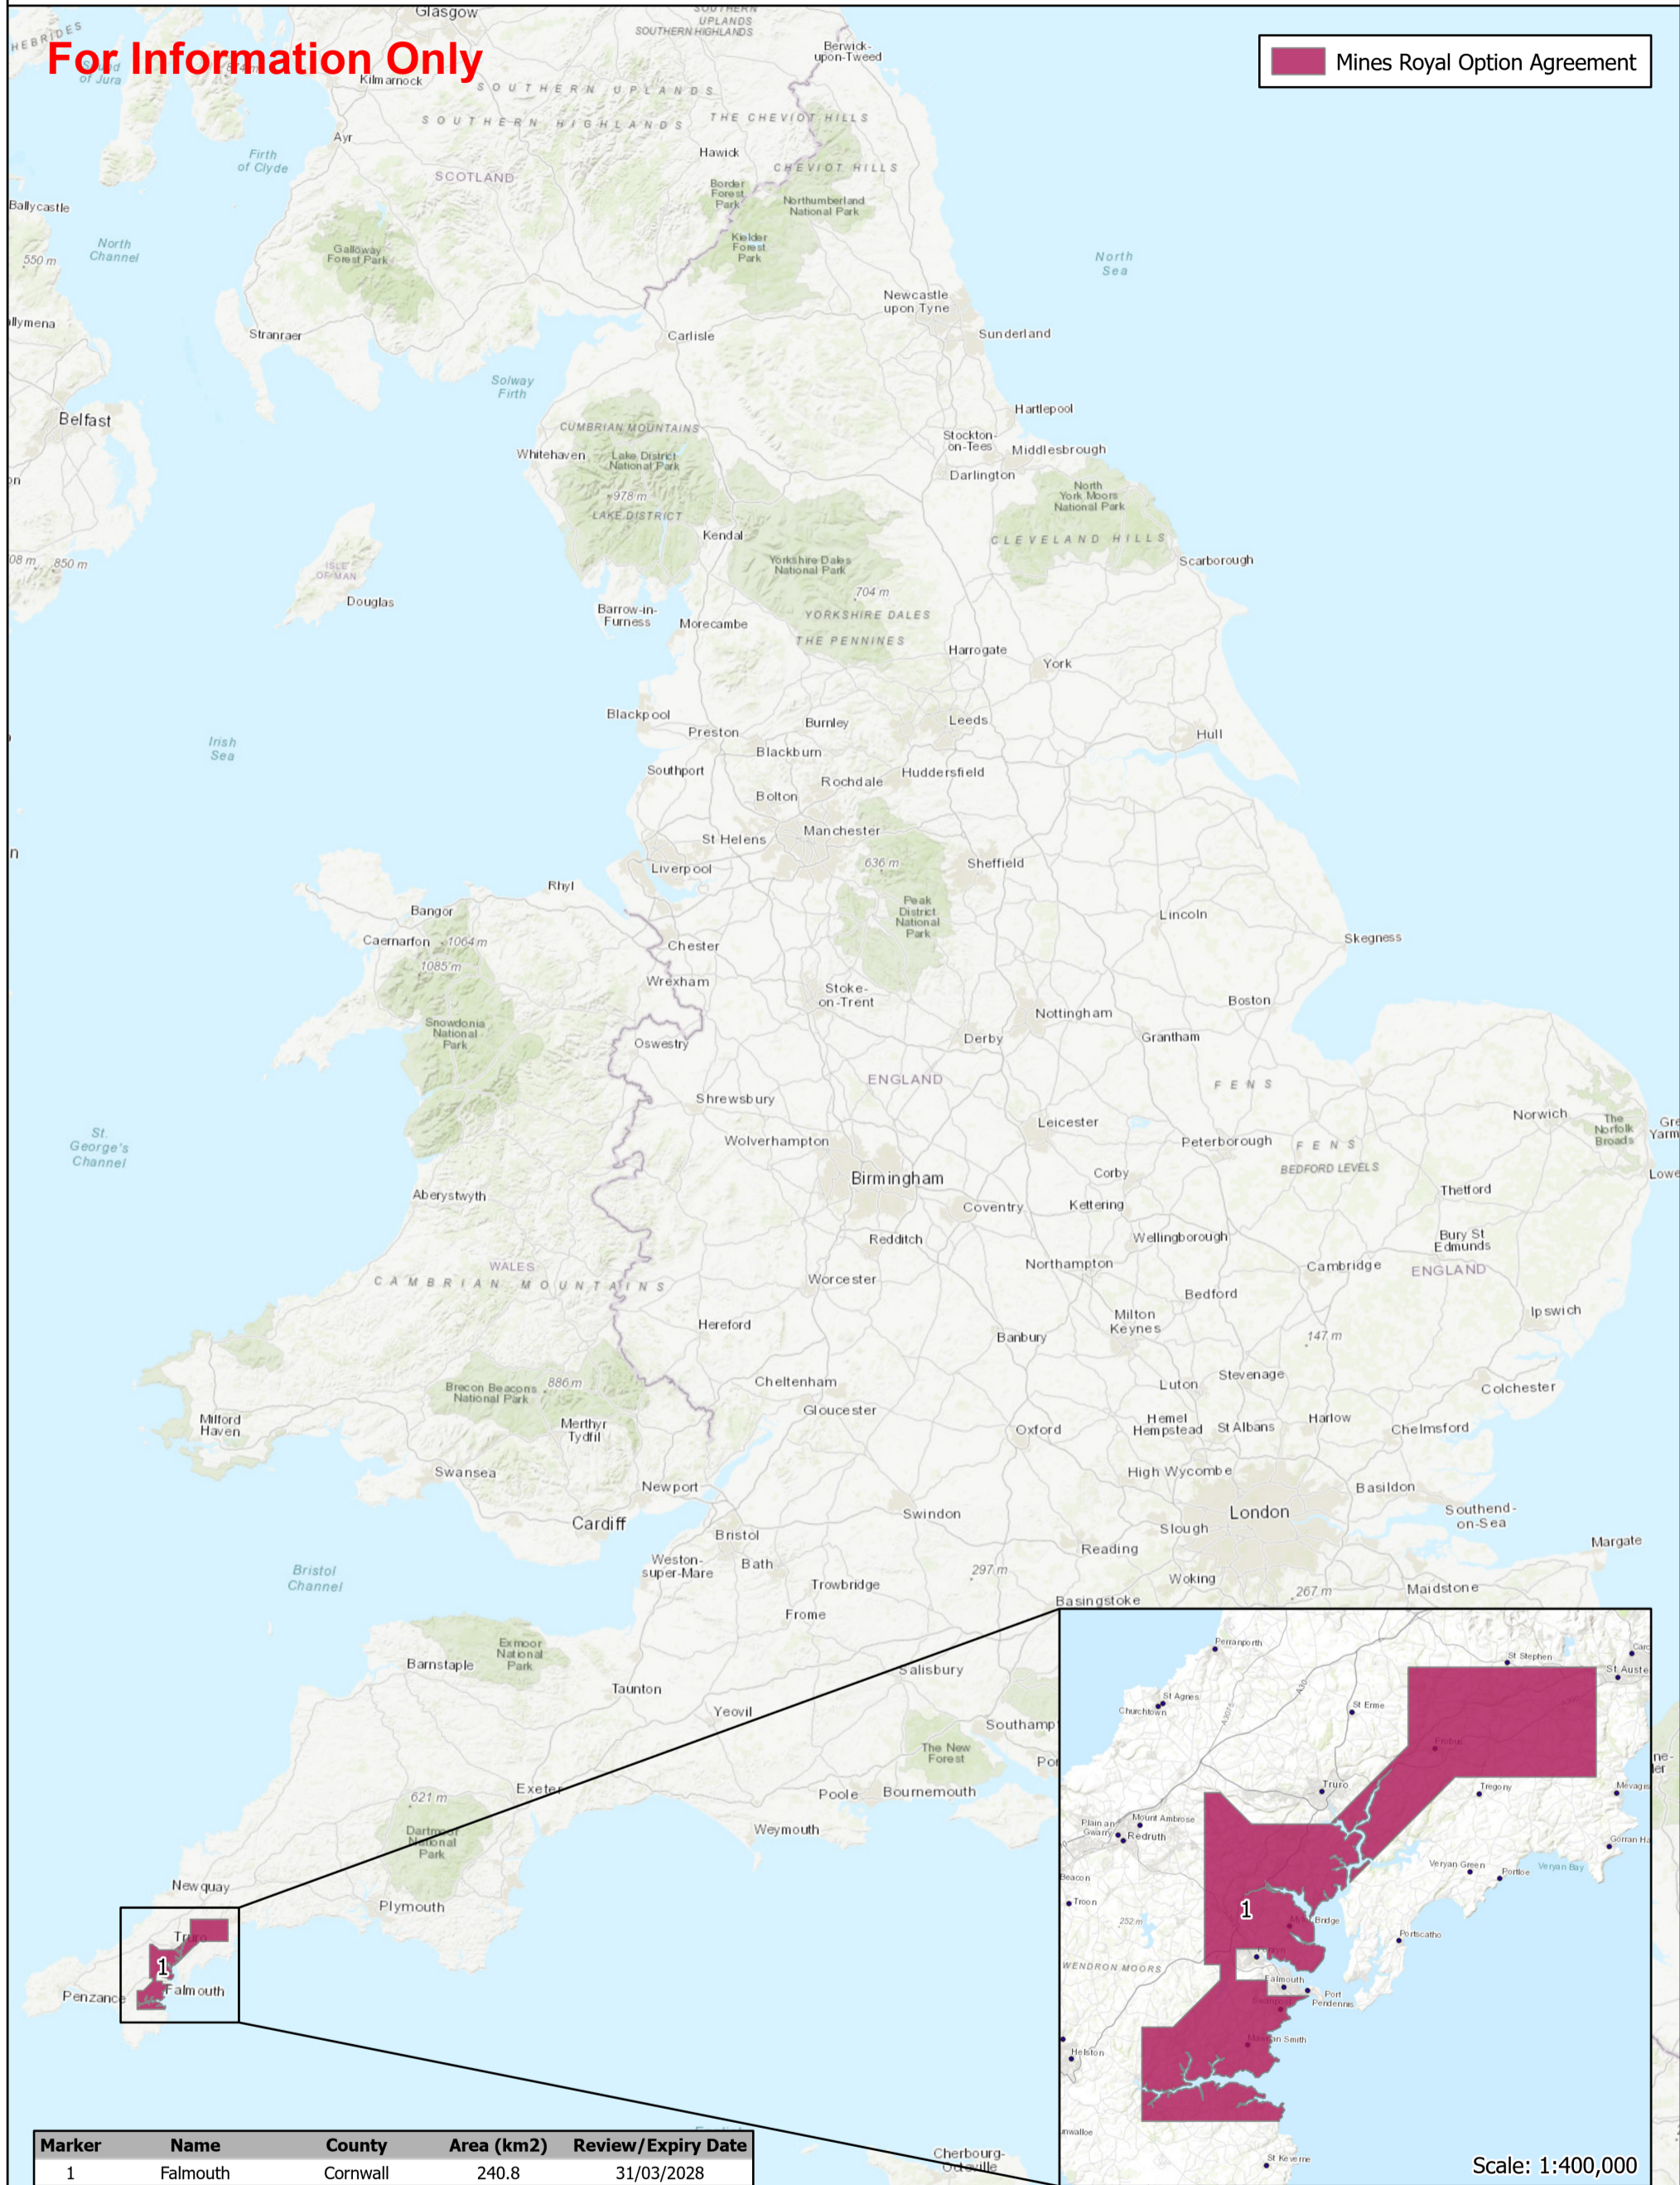

MINES ROYAL INTEREST IN ENGLAND AS ON 11/07/2023

For Information Only

 Mines Royal Option Agreement

Marker	Name	County	Area (km2)	Review/Expiry Date
1	Falmouth	Cornwall	240.8	31/03/2028

Sources: Esri, HERE, Garmin, Intermap, increment P Corp., GEBCO, USGS, FAO, NPS, NRCAN, GeoBase, IGN, Kadaster NL, Ordnance Survey, Esri Japan, METI, Esri China (Hong Kong), (c) OpenStreetMap contributors, and the GIS User Community

GIS_2023_0675_V1		1:2,000,000 @ A3			Date: 17/07/2023
Author: AP	QA: SP				Property Ref: N/A

Printed from PDF. The scale representative fraction is only correct when printed at intended size. Use the scale bar if in doubt.