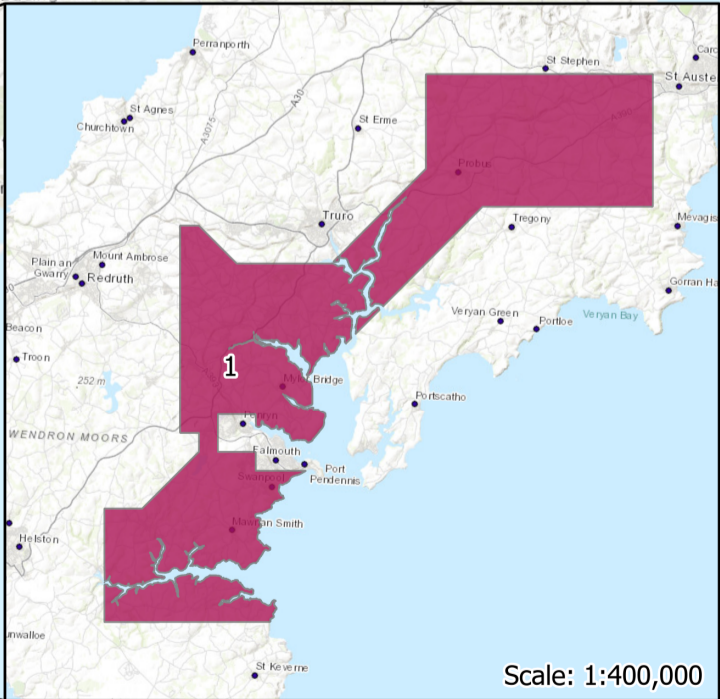

MINES ROYAL INTEREST IN ENGLAND AS ON 11/07/2023

For Information Only

 Mines Royal Option Agreement

Marker	Name	County	Area (km2)	Review/Expiry Date
1	Falmouth	Cornwall	240.8	31/03/2028

Sources: Esri, HERE, Garmin, Intermap, increment P Corp., GEBCO, USGS, FAO, NPS, NRCAN, GeoBase, IGN, Kadaster NL, Ordnance Survey, Esri Japan, METI, Esri China (Hong Kong), (c) OpenStreetMap contributors, and the GIS User Community

GIS_2023_0675_V1		1:2,000,000 @ A3			Date: 17/07/2023
Author: AP	QA: SP				Property Ref: N/A

Printed from PDF. The scale representative fraction is only correct when printed at intended size. Use the scale bar if in doubt.