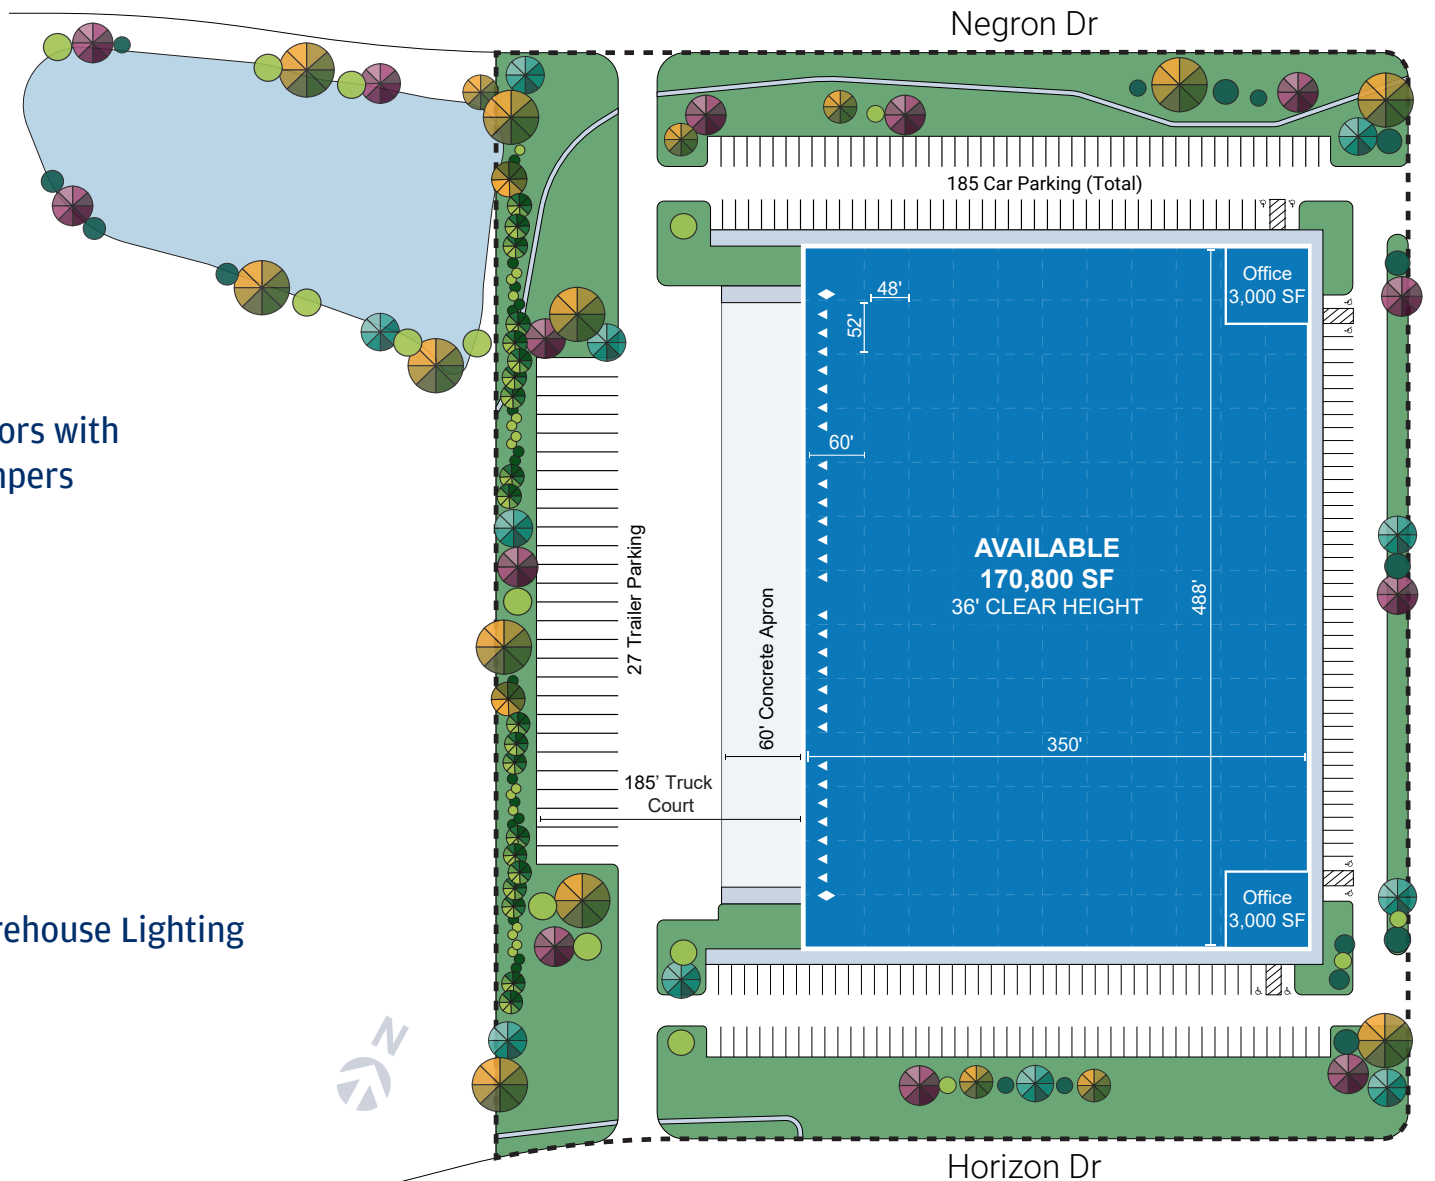

— LOGISTICS CENTER AT —

HAMILTON

Available Immediately

FOR LEASE | 600 Horizon Drive, Hamilton Township, NJ

At The Center Of It All – 48.5 MILLION CONSUMERS
WITHIN 4 HOURS

Offering 170,800 SF of Class A Logistics Space

- 170,800 SF Area
- 36' Clear Height
- 27 Fully Equipped Loading Doors with 40,000 lb Levelers, Dock Bumpers & Dock Seals
- 2 Drive-In Doors (12' x 14')
- 27 Trailer Parking Spaces
- 185 Car Parking Spaces
- 2000-Amp Service
- 25 FC LED Motion Sensor Warehouse Lighting
- 3,000 SF Speculative Office

— LOGISTICS CENTER AT — HAMILTON

NEGRON DR

KLOCKNER RD

195

— LOGISTICS CENTER AT —
HAMILTON

Premier Regional Connectivity

TOTAL POPULATION REACH

30 Min	1,061,517
1 Hour	7,813,693
2 Hours	26,761,517
3 Hours	38,273,666
4 Hours	48,495,262