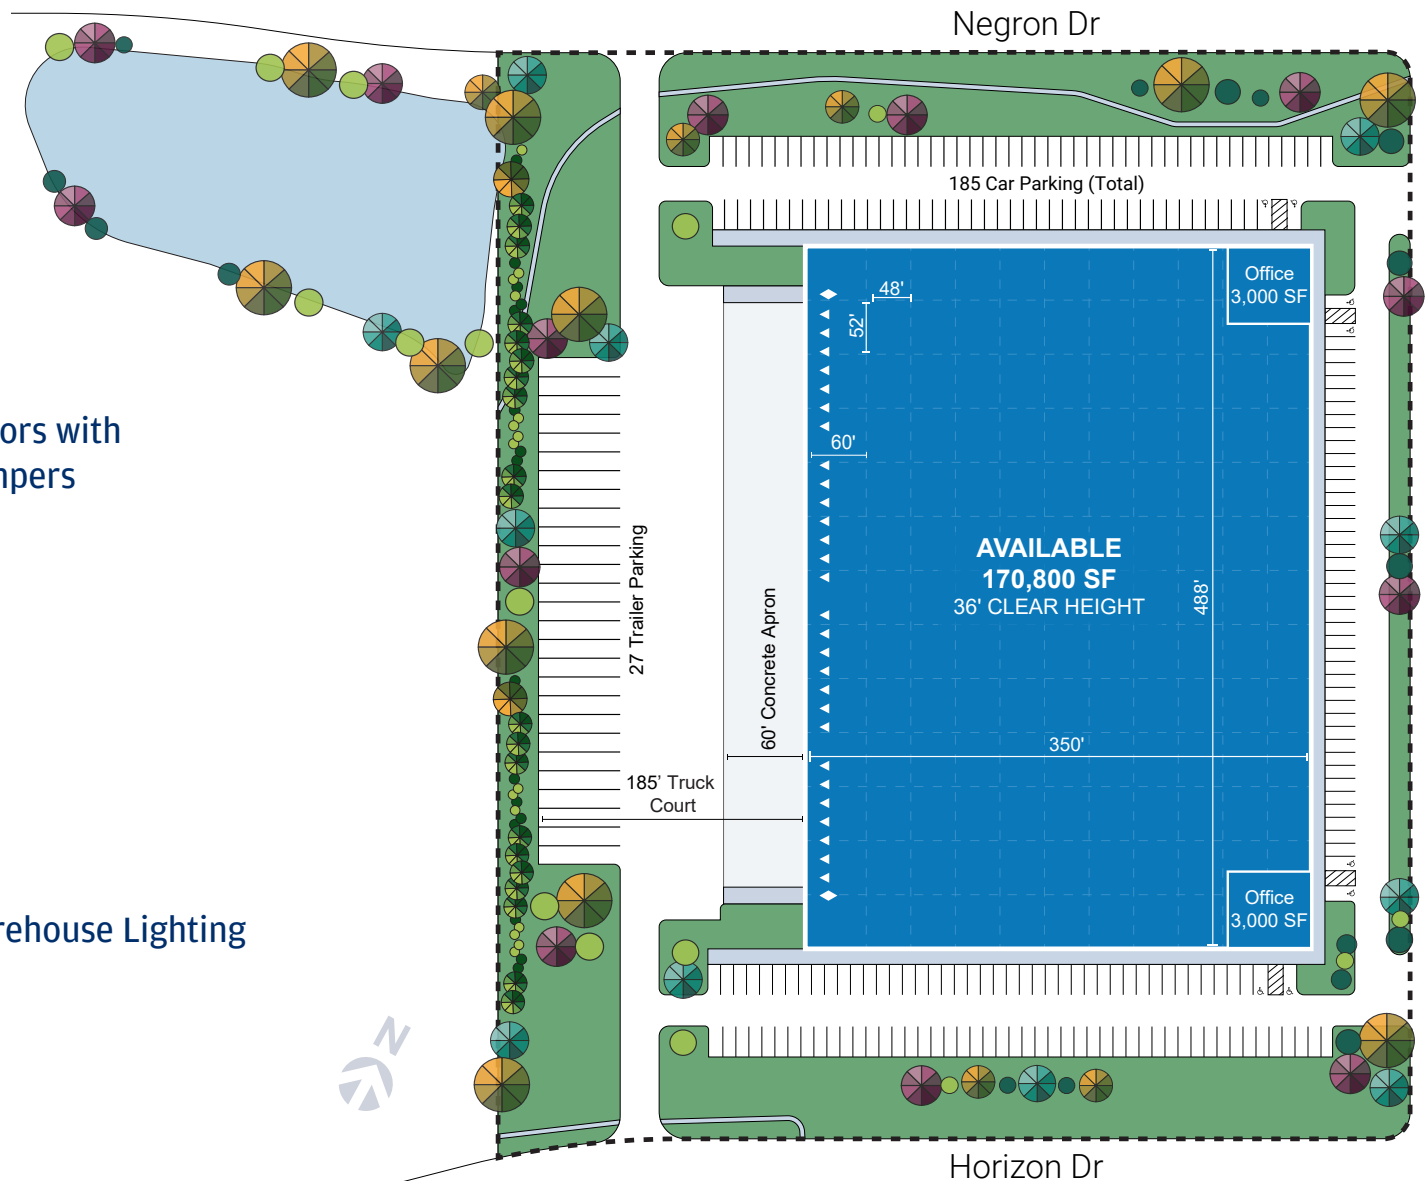

— LOGISTICS CENTER AT —
HAMILTON

Available Immediately

FOR LEASE | 600 Horizon Drive, Hamilton Township, NJ

At The Center Of It All – 48.5 MILLION CONSUMERS
WITHIN 4 HOURS

Offering 170,800 SF of Class A Logistics Space

- 170,800 SF Area
- 36' Clear Height
- 27 Fully Equipped Loading Doors with 40,000 lb Levelers, Dock Bumpers & Dock Seals
- 2 Drive-In Doors (12' x 14')
- 27 Trailer Parking Spaces
- 185 Car Parking Spaces
- 2000-Amp Service
- 25 FC LED Motion Sensor Warehouse Lighting
- 3,000 SF Speculative Office