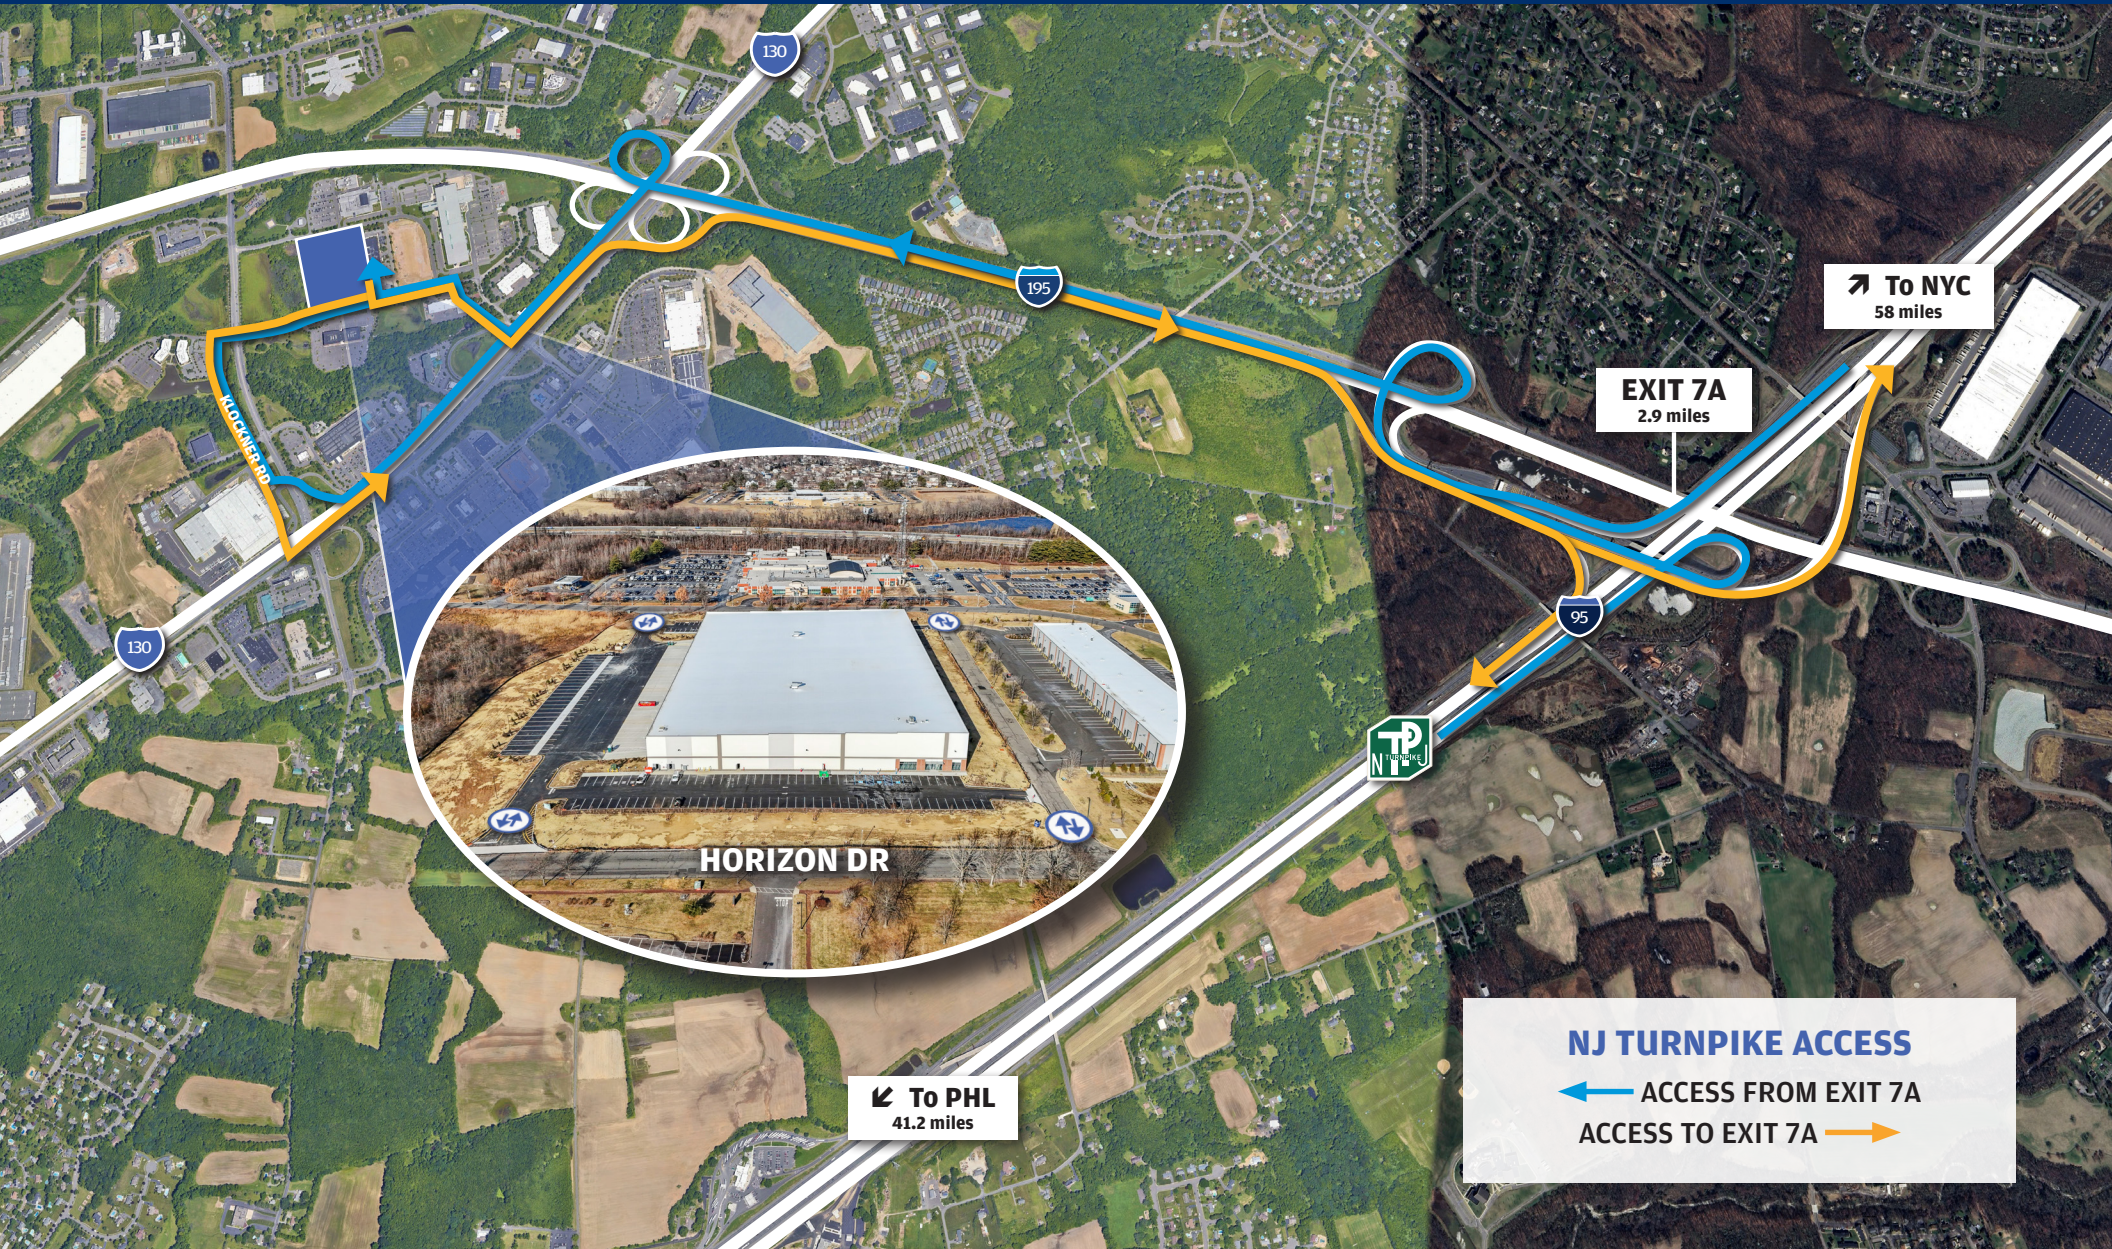

— LOGISTICS CENTER AT —
HAMILTON

Local Access