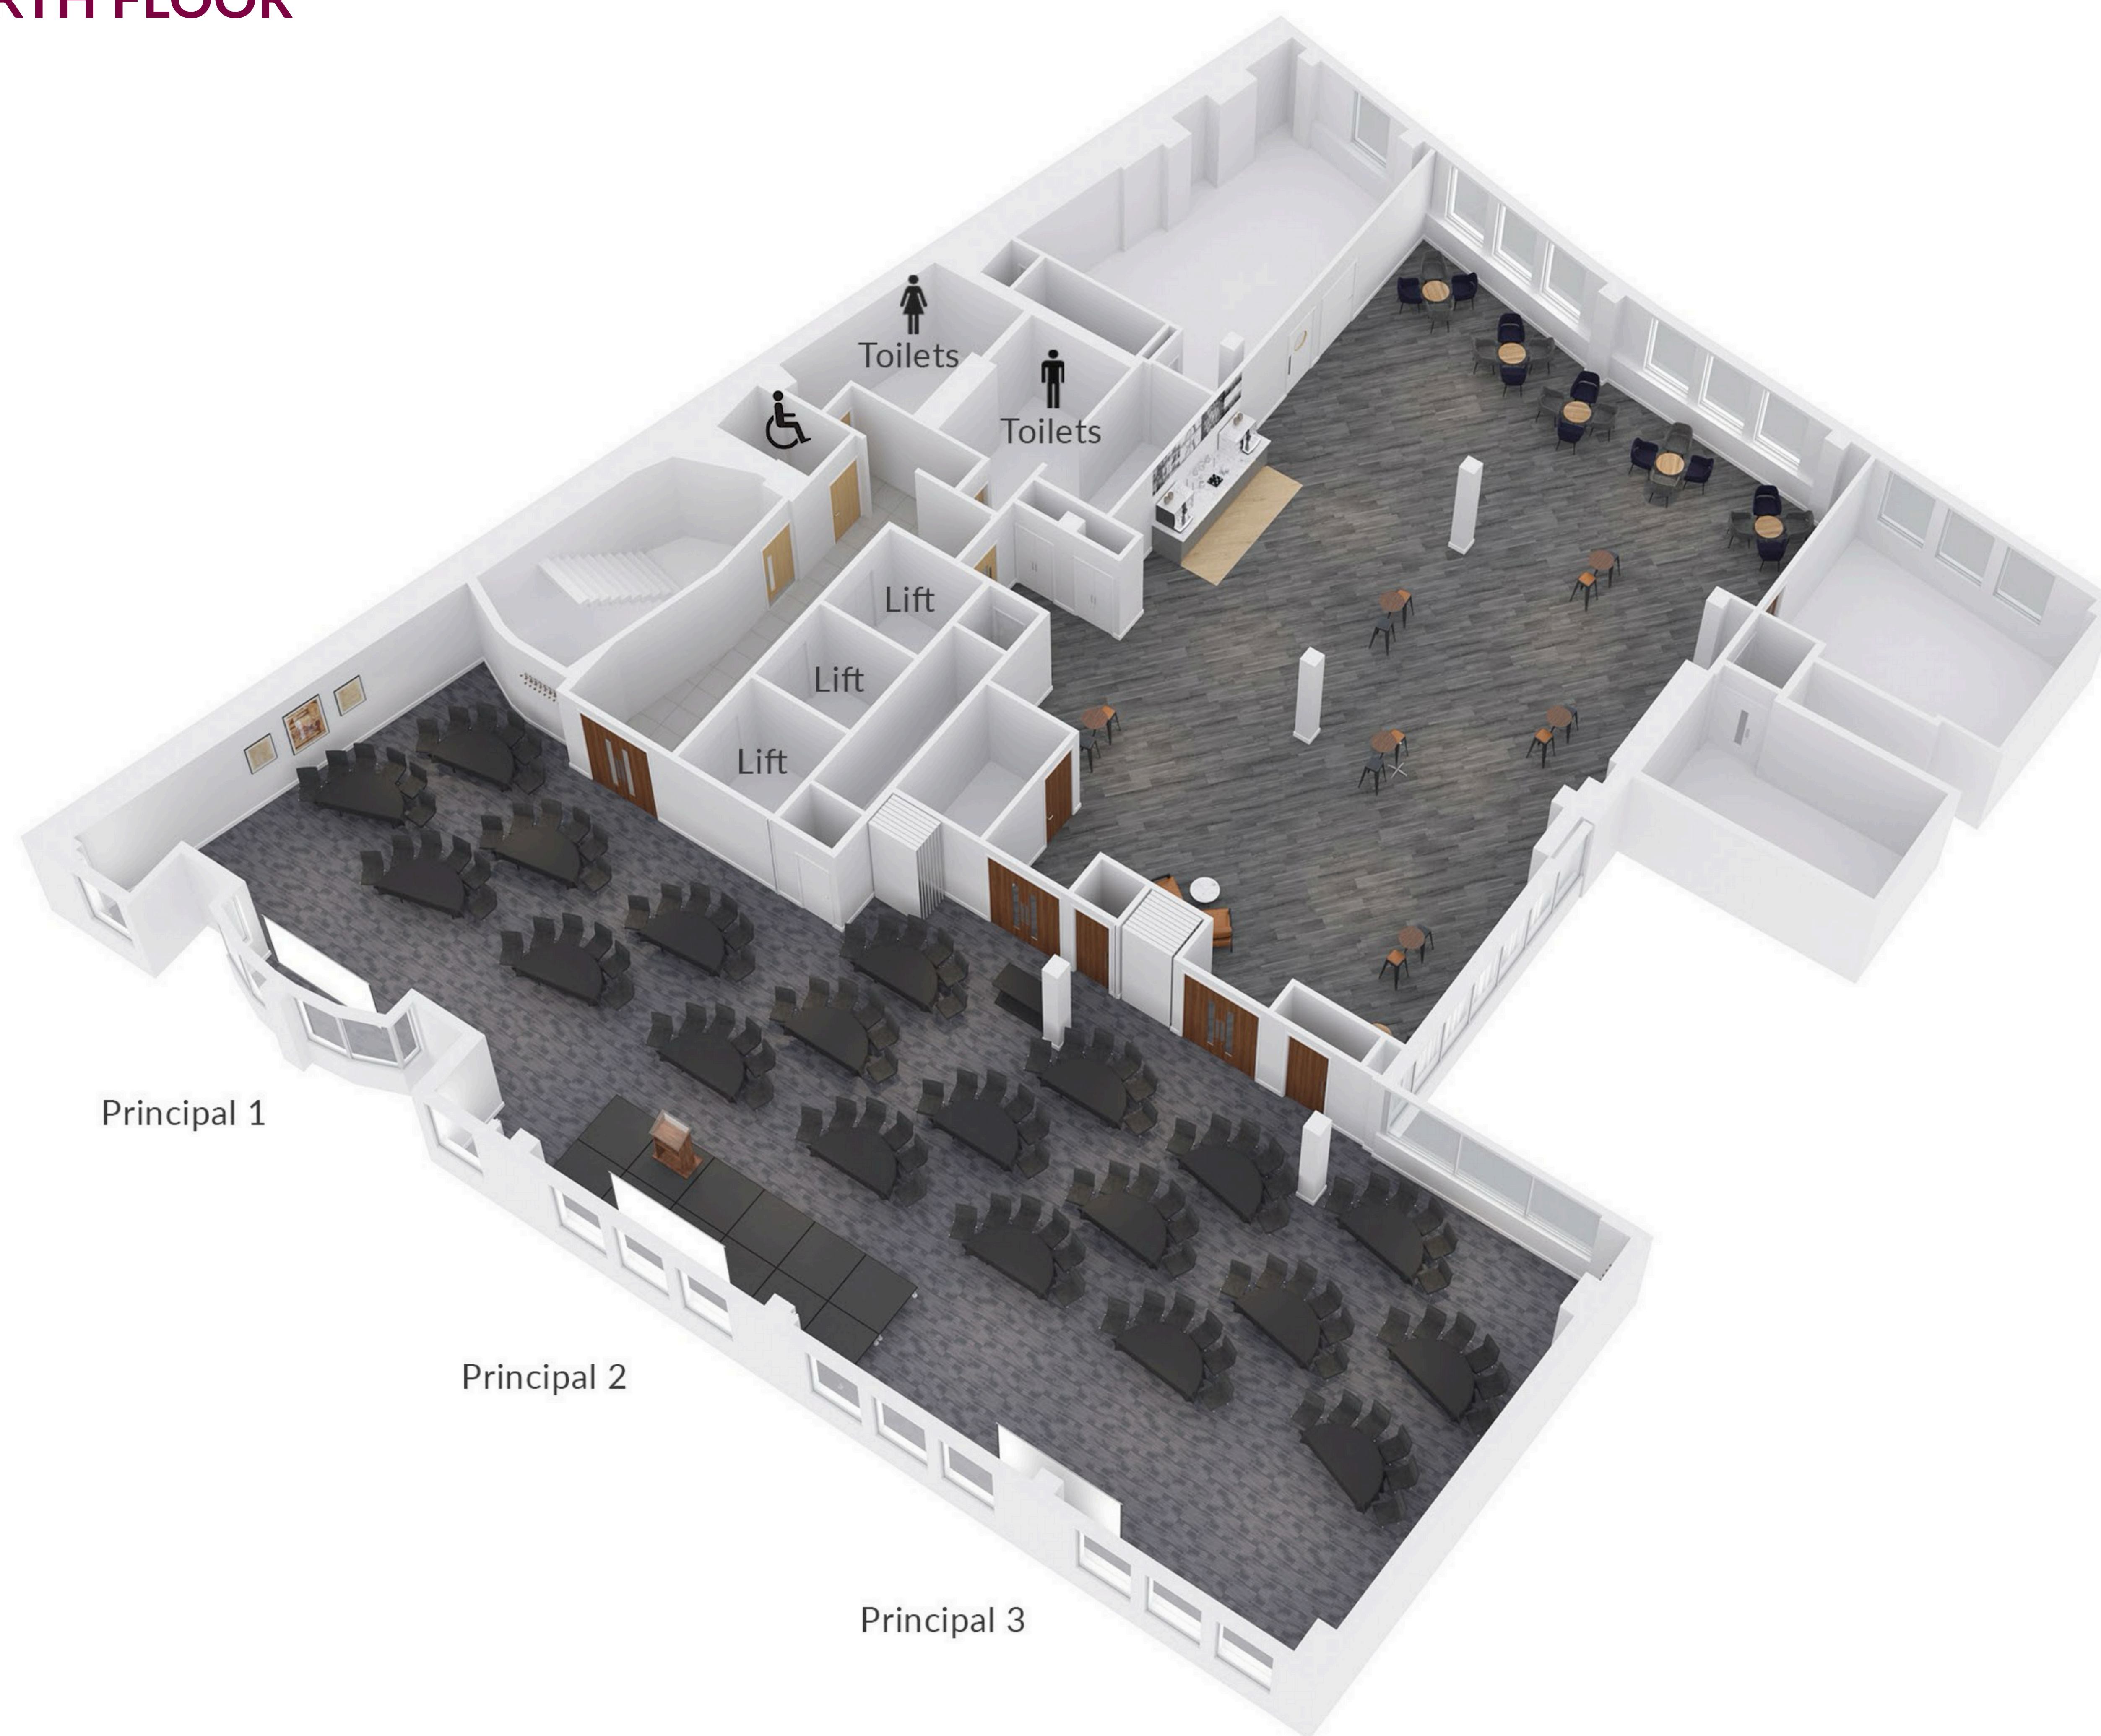

etc.venues Monument

8 Eastcheap, London EC3M 1AE

THIRD FLOOR

ROOM NAME	AREA [SQ M]	THEATER	CLASSROOM	CABARET	U-SHAPE	BOARDROOM
POLICY	84	80	50	50	28	32
CLAIM	56	50	30	30	16	24
VALUATION	52	40	30	30	16	20
CLAIM + VALUATION	108	100	60	60	30	40
UNDERWRITE	58	50	30	30	16	24
DIVIDEND	48	40	24	24	18	24
SURPLUS	32	20	12	12	10	12
RENEWAL	33	16	12	12	10	12

etc.venues Monument

8 Eastcheap, London EC3M 1AE

FOURTH FLOOR

ROOM NAME	AREA [SQ M]	THEATER	CLASSROOM	CABARET	U-SHAPE	BOARDROOM
PRINCIPAL SUITE	266	240	150	150	-	-
PRINCIPAL 1 + 2	147	140	72	80	-	-
PRINCIPAL 2 + 3	187	160	88	100	-	-
PRINCIPAL 1	79	60	40	36	20	28
PRINCIPAL 2	68	60	32	36	20	24
PRINCIPAL 3	119	110	62	60	28	40

etc.venues Monument

8 Eastcheap, London EC3M 1AE

FIFTH FLOOR

ROOM NAME	AREA [SQ M]	THEATER	CLASSROOM	CABARET	U-SHAPE	BOARDROOM
ENERGY	77	70	40	40	24	28
ESSENCE	57	40	24	18	20	24
TALENT	50	30	18	18	14	18
SPIRIT	54	30	18	18	14	18
DRIVE	33	-	10	12	10	12
VISION	27	-	8	12	6	10