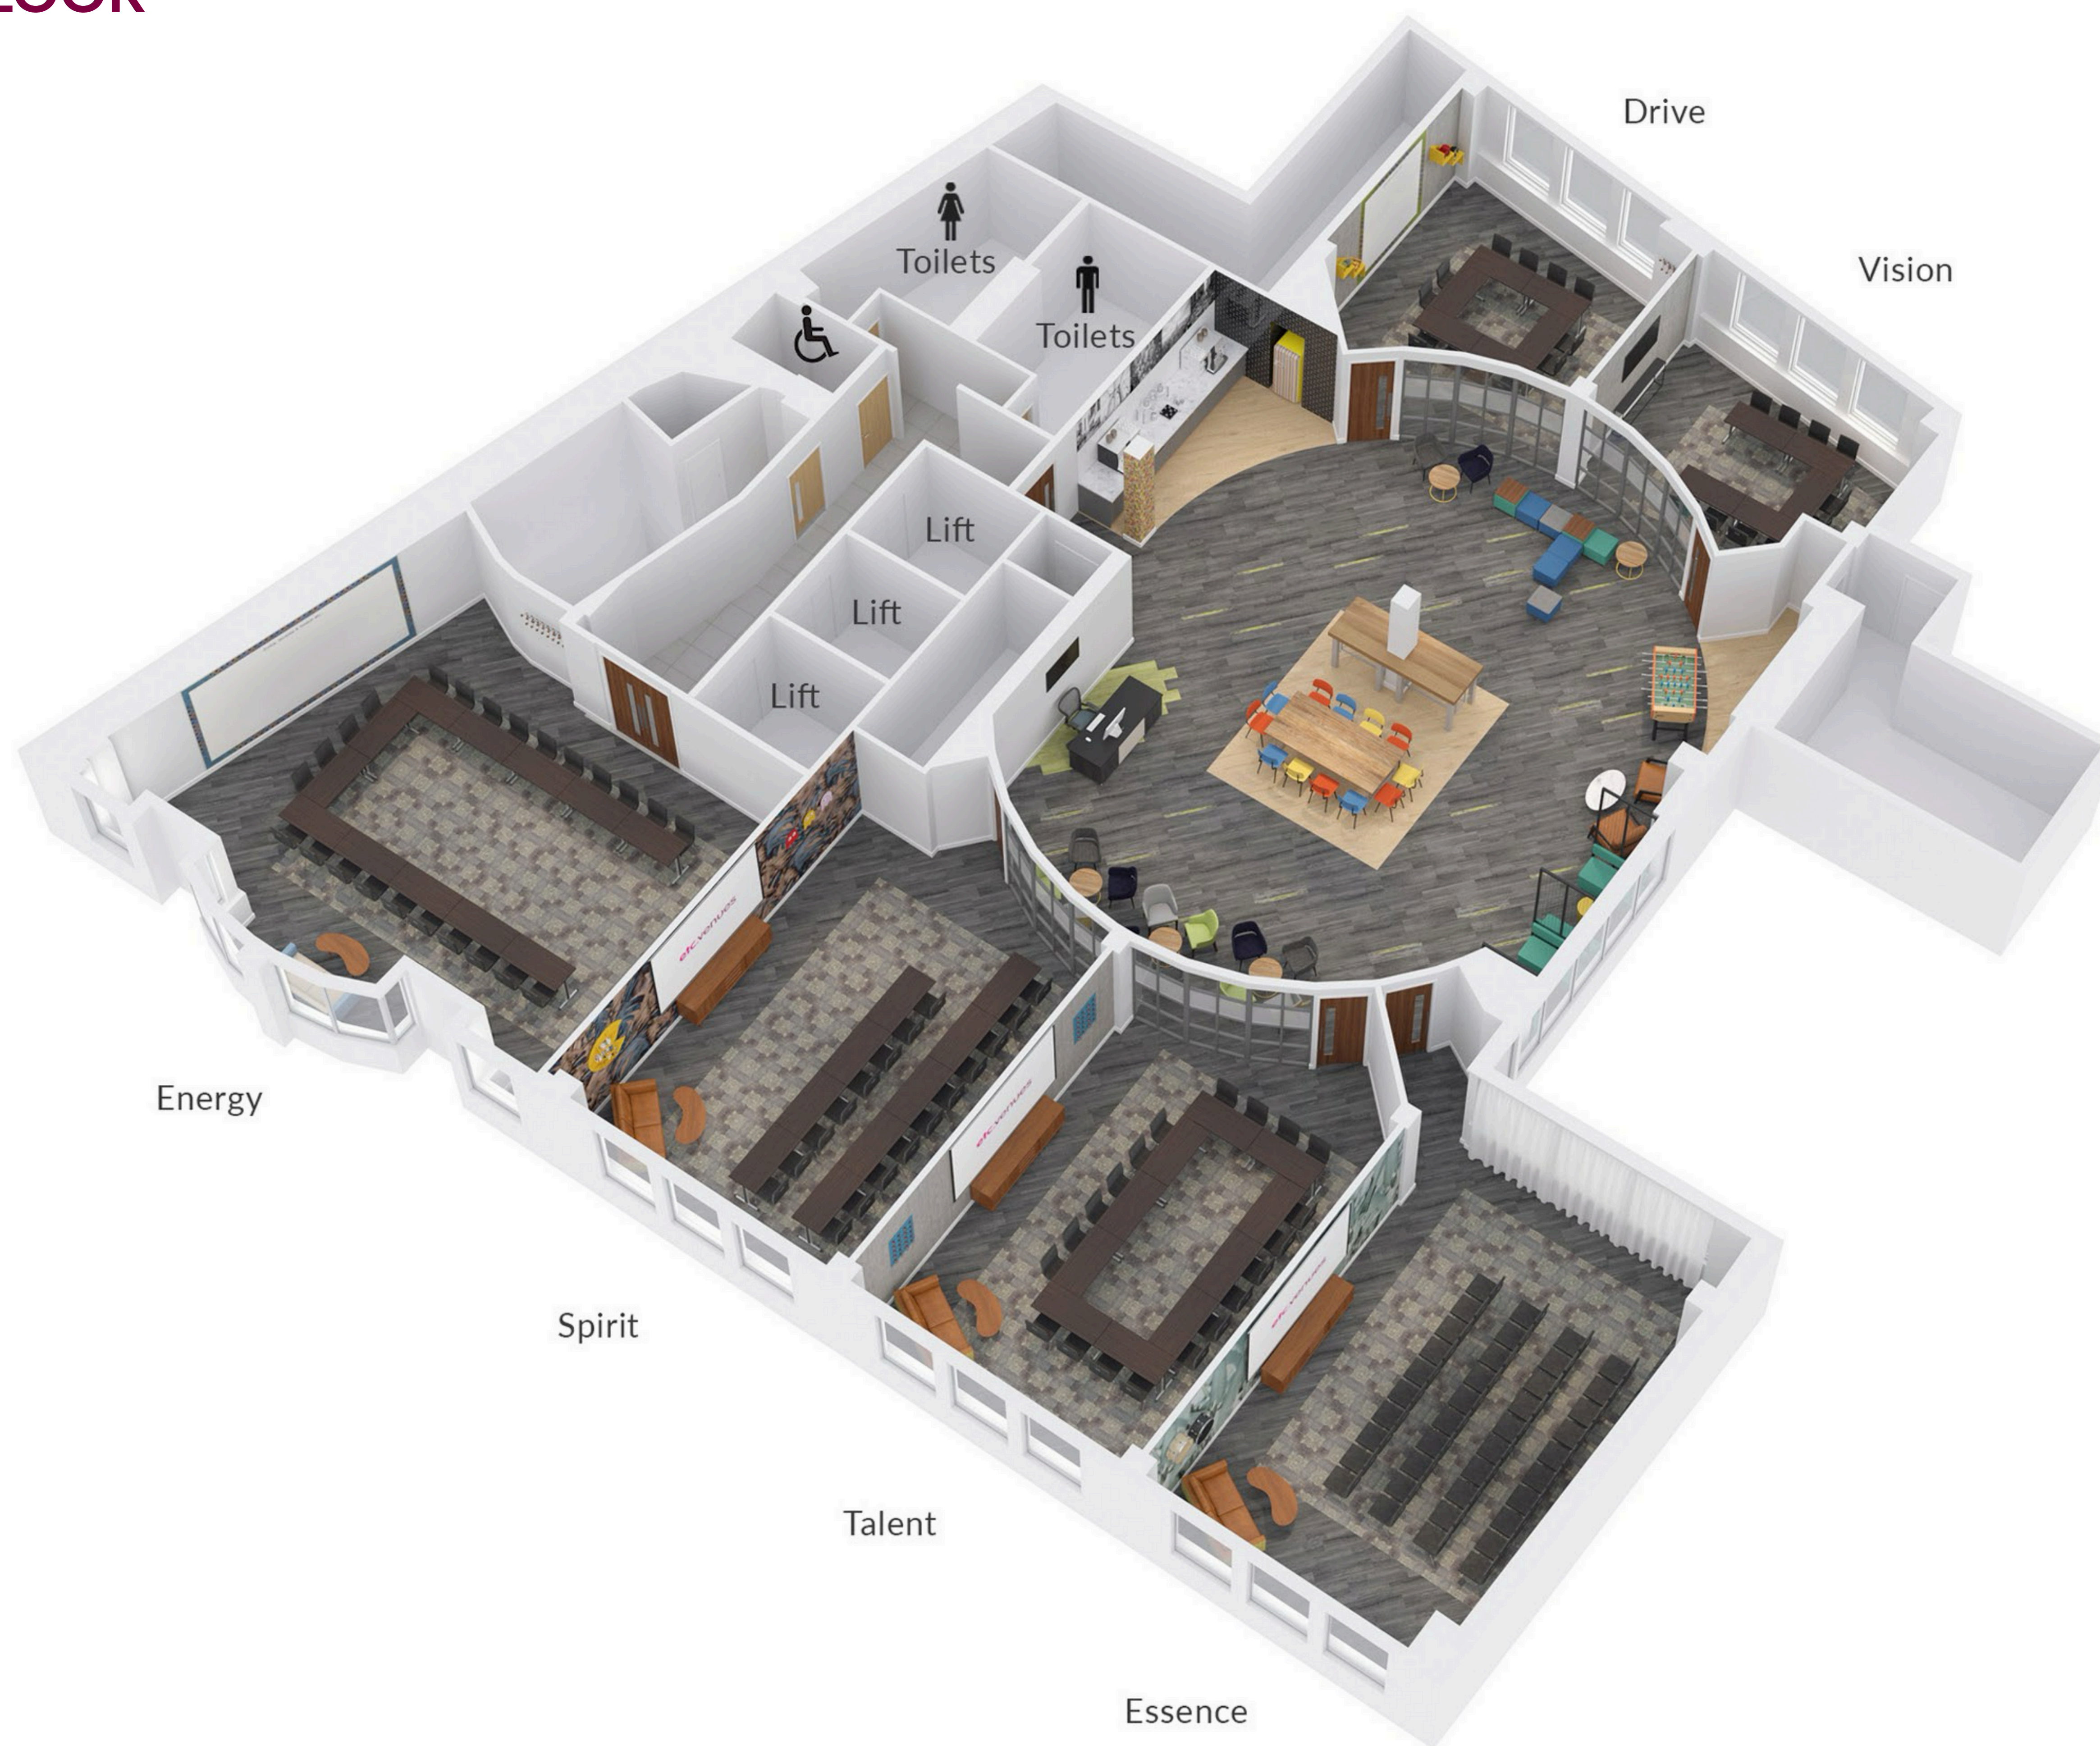

etc.venues Monument

8 Eastcheap, London EC3M 1AE

- Meetings range in size from 8 to 240 people
- Vibrant meeting rooms with pops of colour and plenty of natural light. Home to "The Brain Box," an inspiring space with fun and eclectic decor, a pick-and-mix, and a foosball table for more informal and creative brainstorming sessions
- Ideal for annual general meetings, away days, small corporate conferences, and project rooms

etc.venues Monument

8 Eastcheap, London EC3M 1AE

THIRD FLOOR

ROOM NAME	AREA [SQ M]	THEATER	CLASSROOM	CABARET	U-SHAPE	BOARDROOM
POLICY	84	80	50	50	28	32
CLAIM	56	50	30	30	16	24
VALUATION	52	40	30	30	16	20
CLAIM + VALUATION	108	100	60	60	30	40
UNDERWRITE	58	50	30	30	16	24
DIVIDEND	48	40	24	24	18	24
SURPLUS	32	20	12	12	10	12
RENEWAL	33	16	12	12	10	12

etc.venues Monument

8 Eastcheap, London EC3M 1AE

FOURTH FLOOR

ROOM NAME	AREA [SQ M]	THEATER	CLASSROOM	CABARET	U-SHAPE	BOARDROOM
PRINCIPAL SUITE	266	240	150	150	-	-
PRINCIPAL 1 + 2	147	140	72	80	-	-
PRINCIPAL 2 + 3	187	160	88	100	-	-
PRINCIPAL 1	79	60	40	36	20	28
PRINCIPAL 2	68	60	32	36	20	24
PRINCIPAL 3	119	110	62	60	28	40

etc.venues Monument

8 Eastcheap, London EC3M 1AE

FIFTH FLOOR

ROOM NAME	AREA [SQ M]	THEATER	CLASSROOM	CABARET	U-SHAPE	BOARDROOM
ENERGY	77	70	40	40	24	28
ESSENCE	57	40	24	18	20	24
TALENT	50	30	18	18	14	18
SPIRIT	54	30	18	18	14	18
DRIVE	33	-	10	12	10	12
VISION	27	-	8	12	6	10