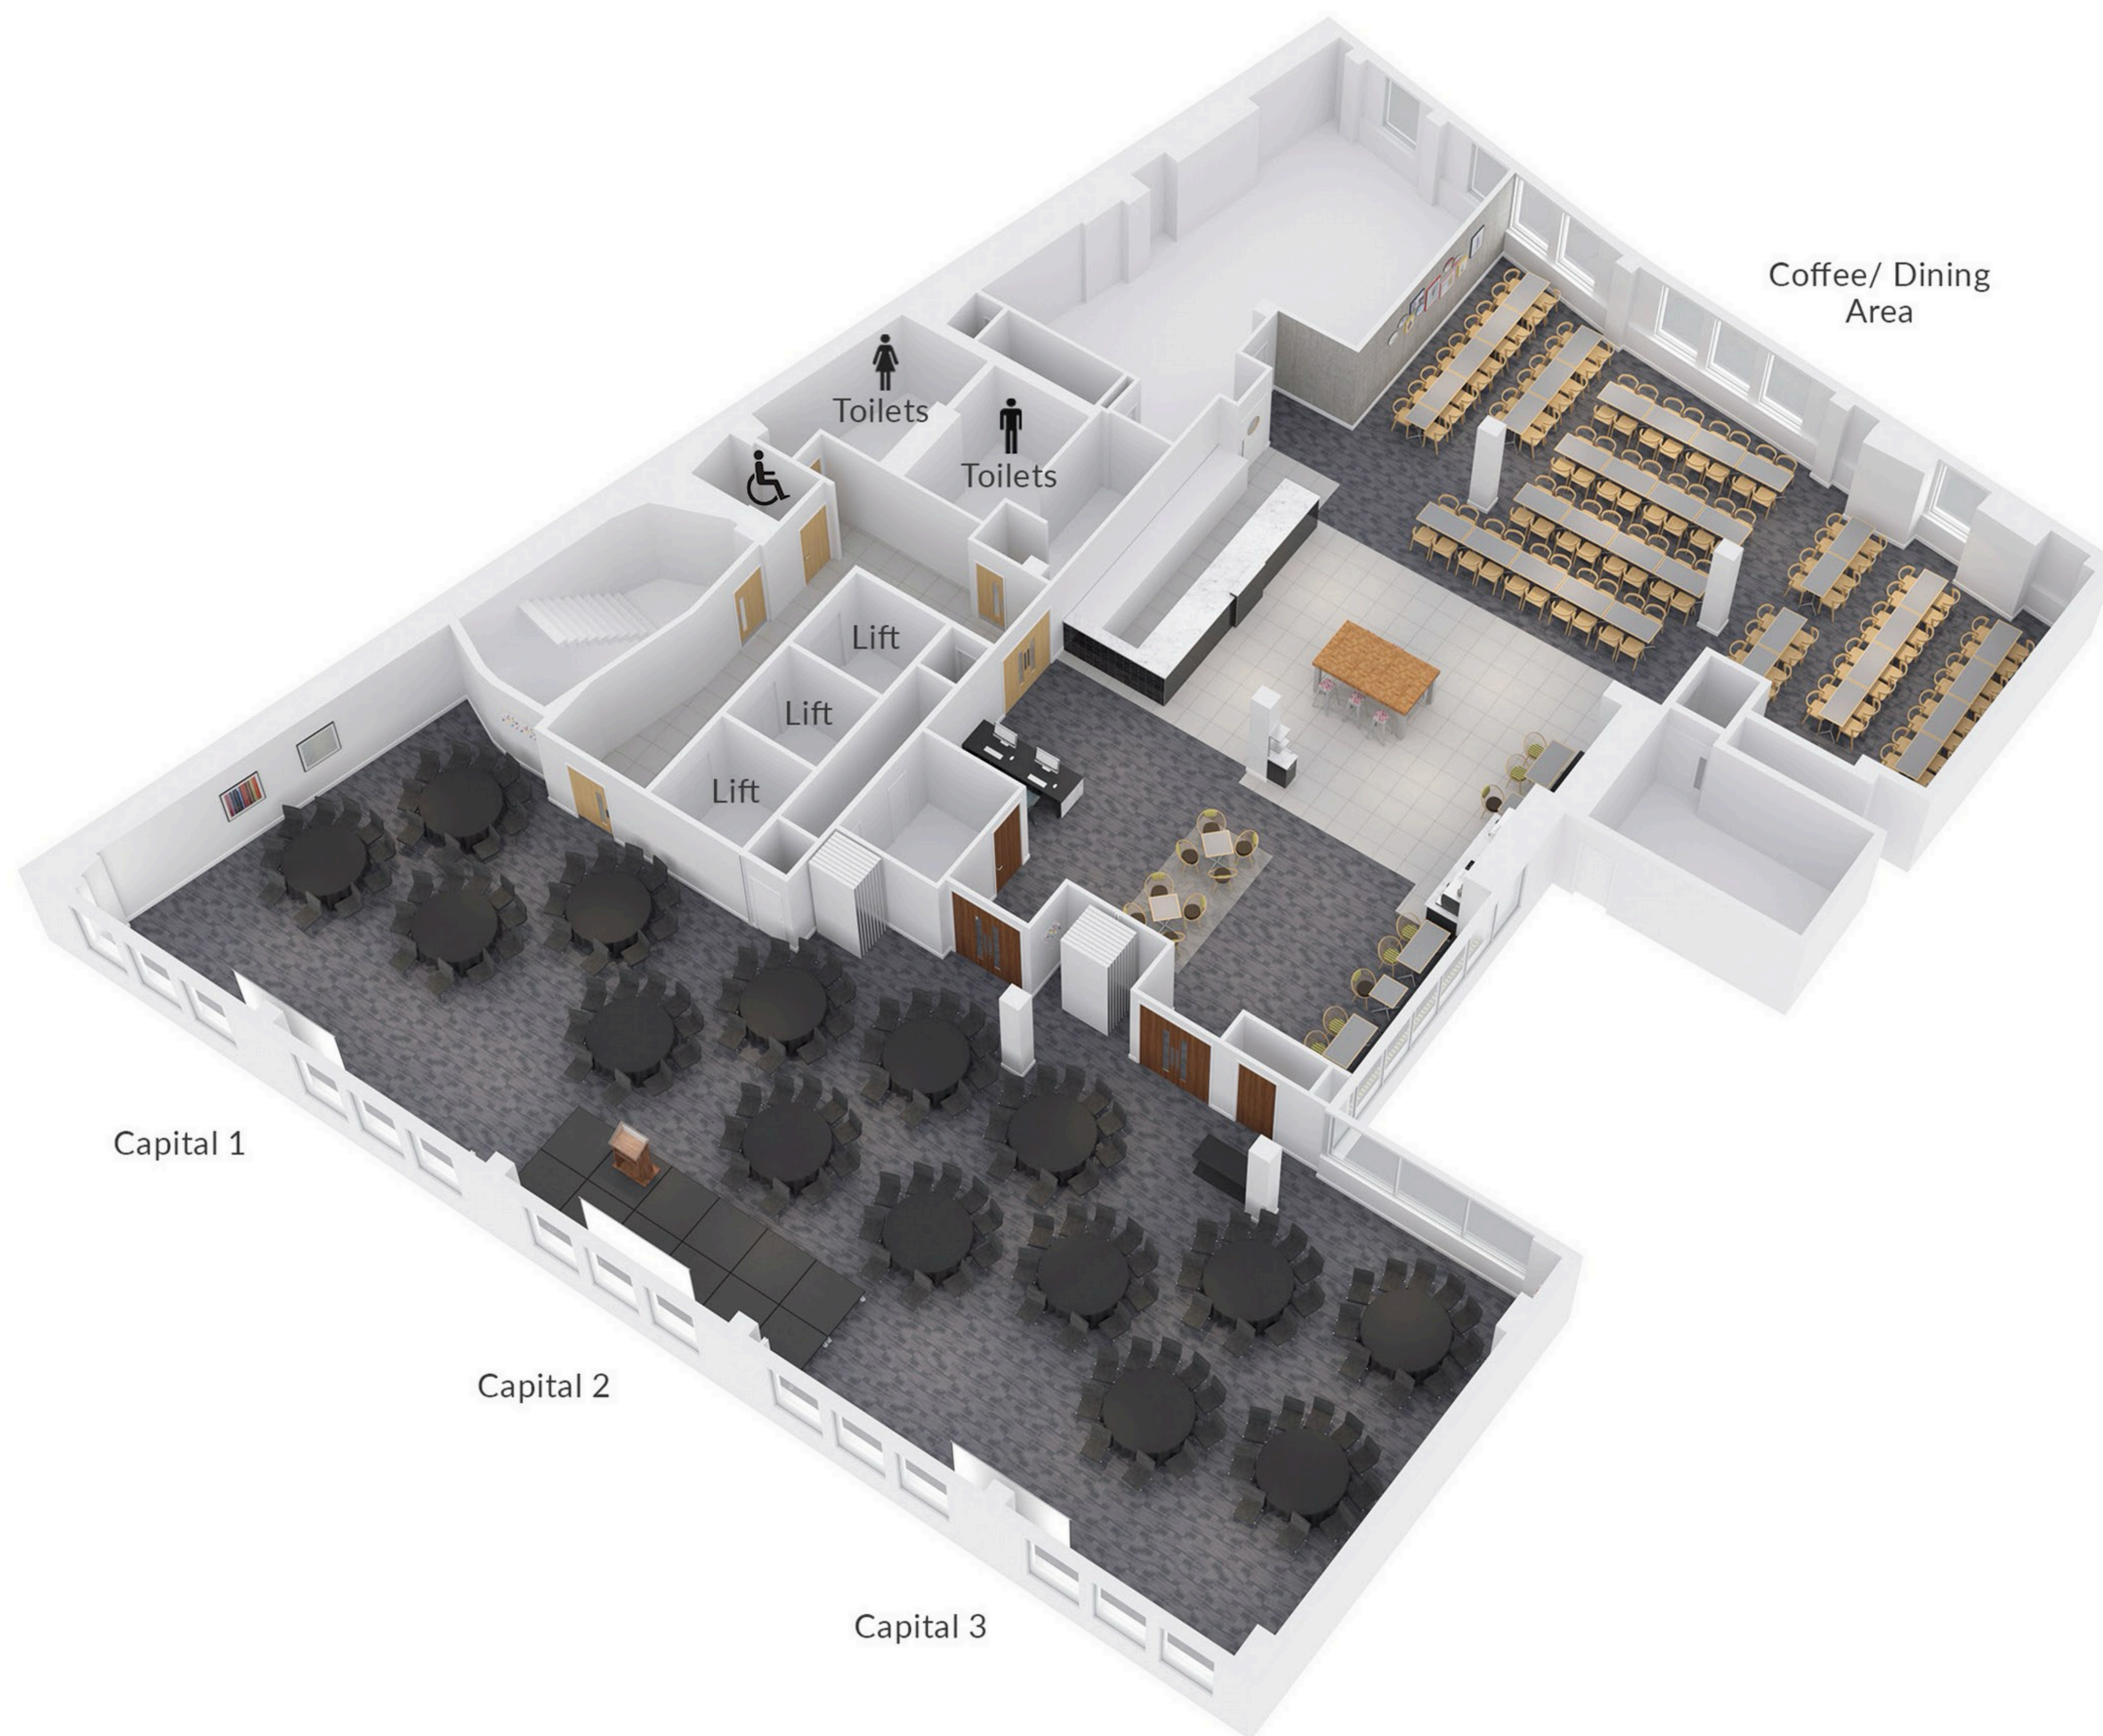

etc.venues Monument

8 Eastcheap, London EC3M 1AE

- Meetings range in size from 8 to 240 people
- Vibrant meeting rooms with pops of colour and plenty of natural light. Home to "The Brain Box," an inspiring space with fun and eclectic decor, a pick-and-mix, and a foosball table for more informal and creative brainstorming sessions
- Ideal for annual general meetings, away days, small corporate conferences, and project rooms

ROOM NAME	AREA [SQ M]	THEATER	CLASSROOM	CABARET	U-SHAPE	BOARDROOM
CAPITAL SUITE	262	240	140	150	-	-
CAPITAL 1 + 2	154	140	70	80	-	-
CAPITAL 2 + 3	177	160	90	100	-	-
CAPITAL 1	85	70	48	40	24	28
CAPITAL 2	69	50	34	30	22	24
CAPITAL 3	108	100	58	60	26	40

etc.venues Monument

8 Eastcheap, London EC3M 1AE

THIRD FLOOR

ROOM NAME	AREA [SQ M]	THEATER	CLASSROOM	CABARET	U-SHAPE	BOARDROOM
POLICY	84	80	50	50	28	32
CLAIM	56	50	30	30	16	24
VALUATION	52	40	30	30	16	20
CLAIM + VALUATION	108	100	60	60	30	40
UNDERWRITE	58	50	30	30	16	24
DIVIDEND	48	40	24	24	18	24
SURPLUS	32	20	12	12	10	12
RENEWAL	33	16	12	12	10	12

etc.venues Monument

8 Eastcheap, London EC3M 1AE

FOURTH FLOOR

ROOM NAME	AREA [SQ M]	THEATER	CLASSROOM	CABARET	U-SHAPE	BOARDROOM
PRINCIPAL SUITE	266	240	150	150	-	-
PRINCIPAL 1 + 2	147	140	72	80	-	-
PRINCIPAL 2 + 3	187	160	88	100	-	-
PRINCIPAL 1	79	60	40	36	20	28
PRINCIPAL 2	68	60	32	36	20	24
PRINCIPAL 3	119	110	62	60	28	40