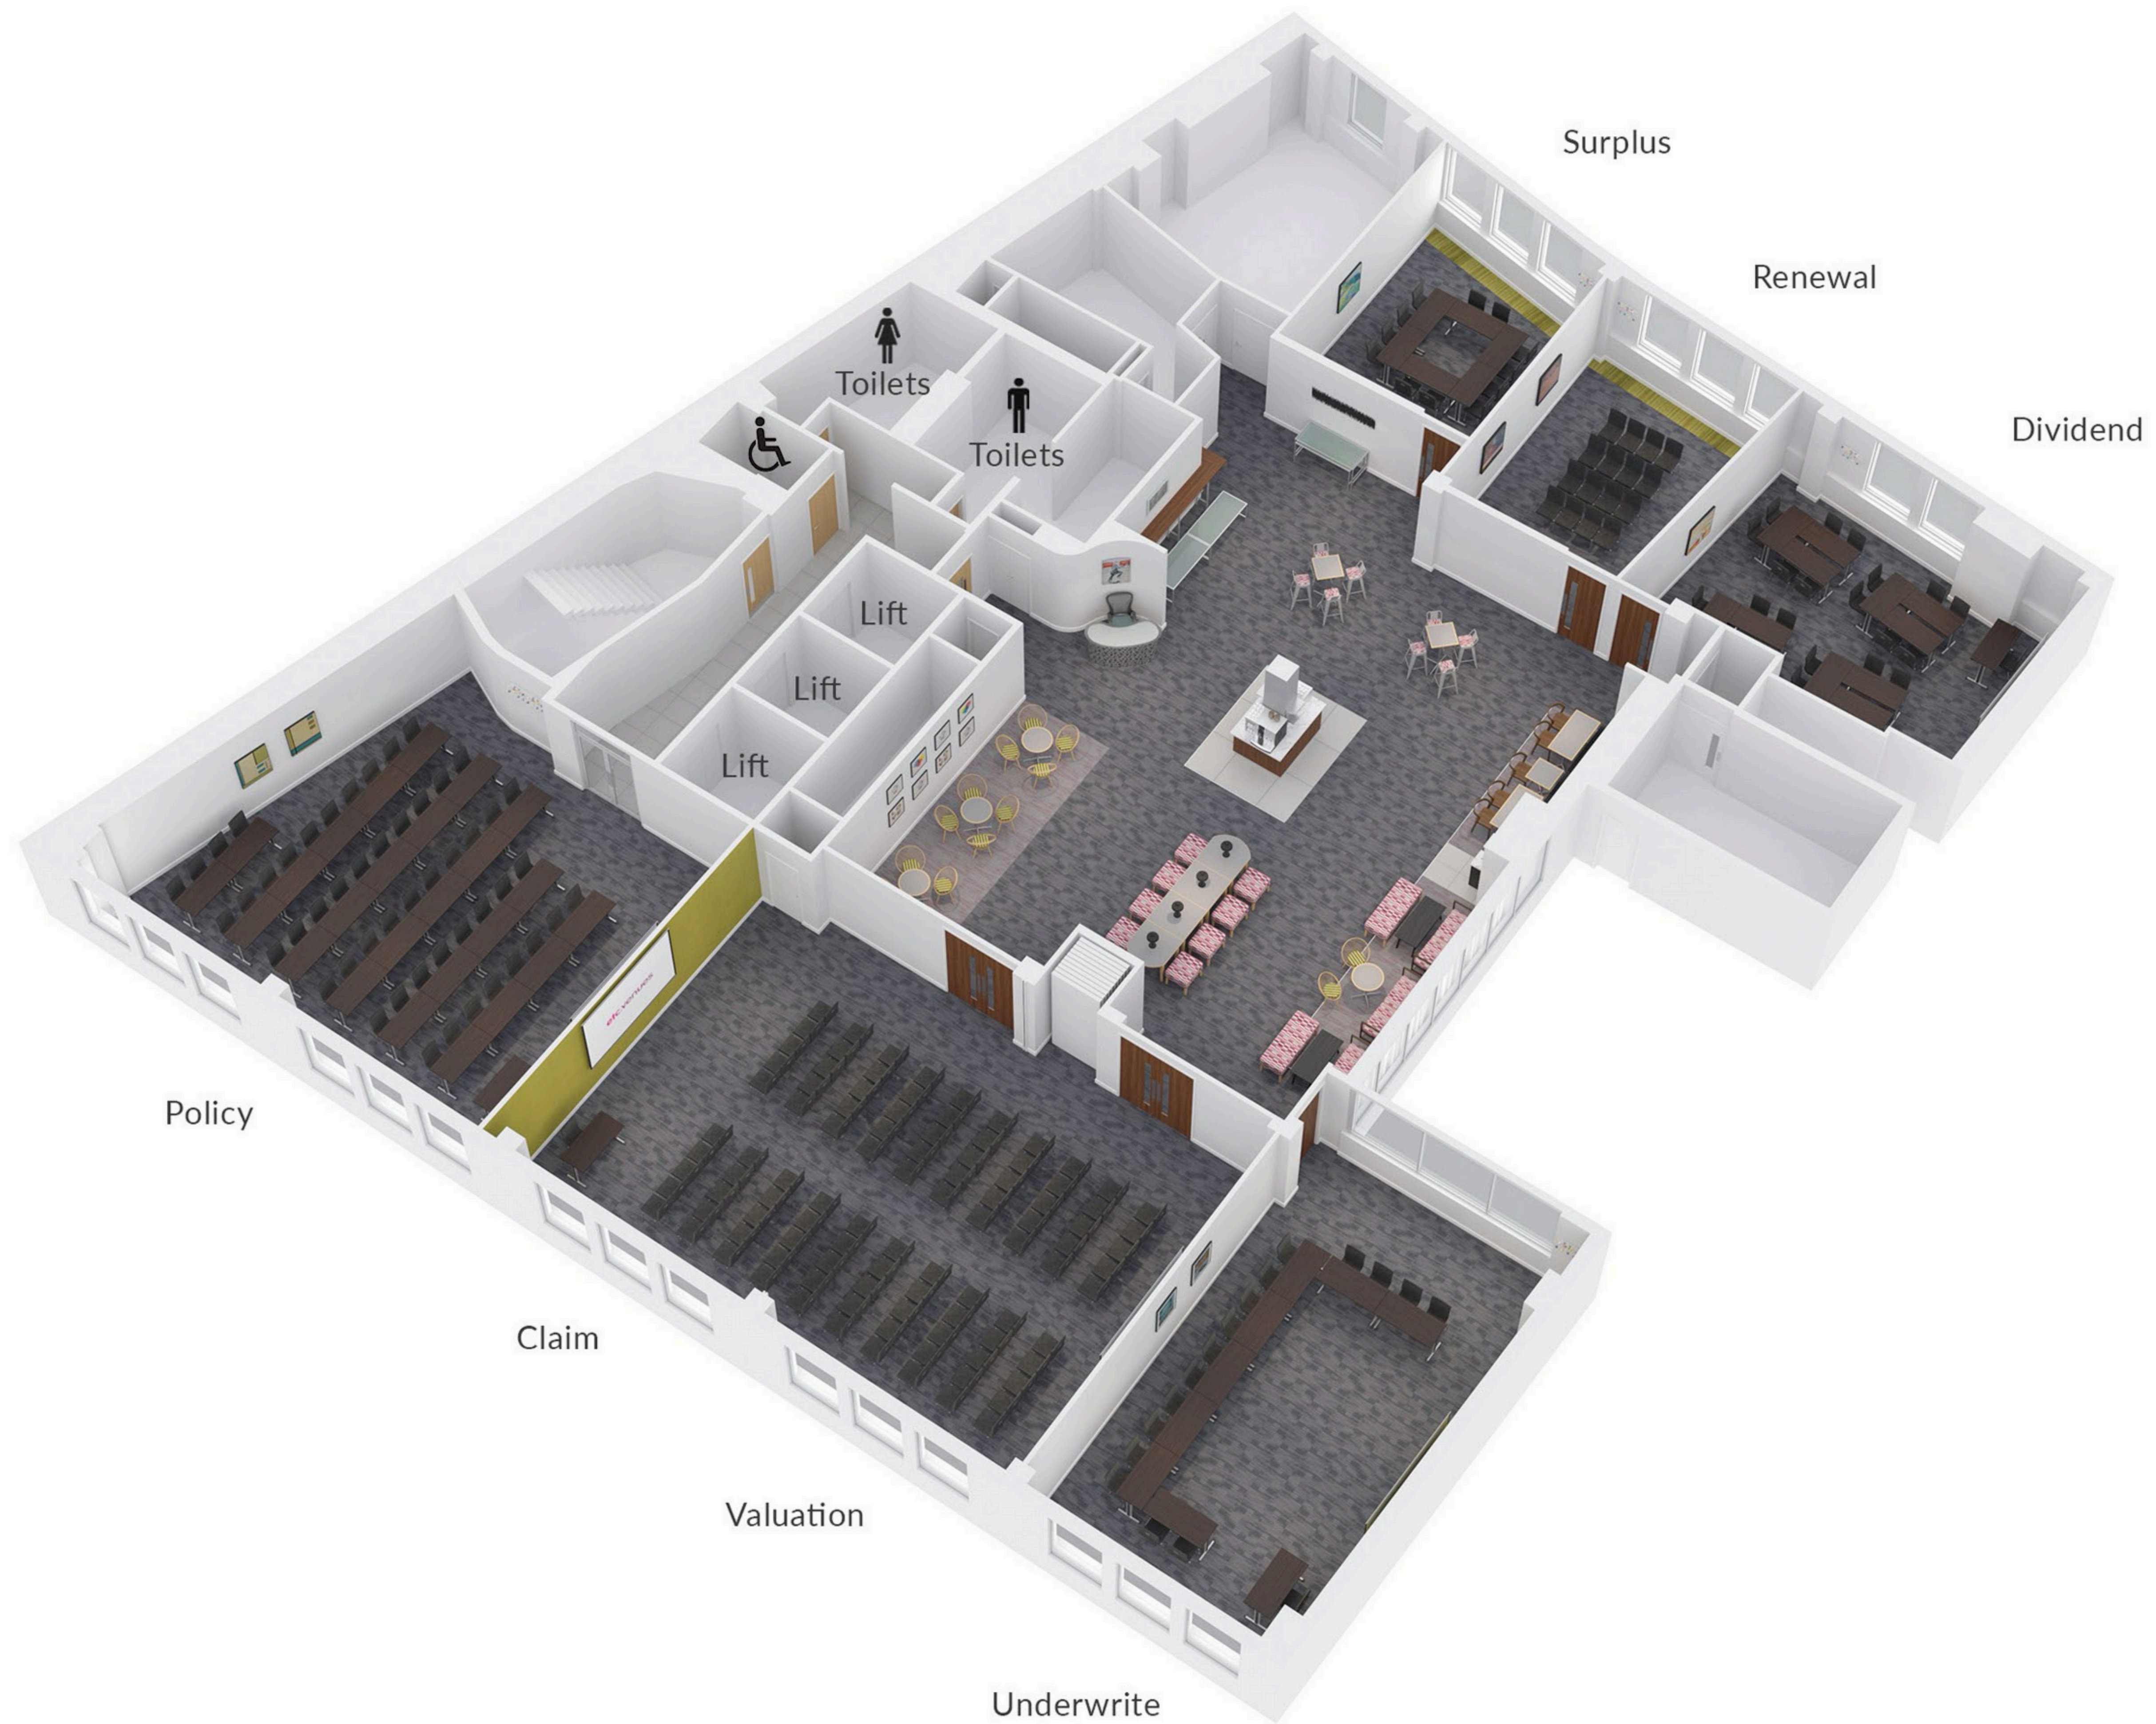

etc.venues Monument

8 Eastcheap, London EC3M 1AE

- Meetings range in size from 8 to 240 people
- Vibrant meeting rooms with pops of colour and plenty of natural light. Home to "The Brain Box," an inspiring space with fun and eclectic decor, a pick-and-mix, and a foosball table for more informal and creative brainstorming sessions
- Ideal for annual general meetings, away days, small corporate conferences, and project rooms

ROOM NAME	AREA [SQ M]	THEATER	CLASSROOM	CABARET	U-SHAPE	BOARDROOM
CAPITAL SUITE	262	240	140	150	-	-
CAPITAL 1 + 2	154	140	70	80	-	-
CAPITAL 2 + 3	177	160	90	100	-	-
CAPITAL 1	85	70	48	40	24	28
CAPITAL 2	69	50	34	30	22	24
CAPITAL 3	108	100	58	60	26	40

etc.venues Monument

8 Eastcheap, London EC3M 1AE

THIRD FLOOR

ROOM NAME	AREA [SQ M]	THEATER	CLASSROOM	CABARET	U-SHAPE	BOARDROOM
POLICY	84	80	50	50	28	32
CLAIM	56	50	30	30	16	24
VALUATION	52	40	30	30	16	20
CLAIM + VALUATION	108	100	60	60	30	40
UNDERWRITE	58	50	30	30	16	24
DIVIDEND	48	40	24	24	18	24
SURPLUS	32	20	12	12	10	12
RENEWAL	33	16	12	12	10	12

etc.venues Monument

8 Eastcheap, London EC3M 1AE

FOURTH FLOOR

ROOM NAME	AREA [SQ M]	THEATER	CLASSROOM	CABARET	U-SHAPE	BOARDROOM
PRINCIPAL SUITE	266	240	150	150	-	-
PRINCIPAL 1 + 2	147	140	72	80	-	-
PRINCIPAL 2 + 3	187	160	88	100	-	-
PRINCIPAL 1	79	60	40	36	20	28
PRINCIPAL 2	68	60	32	36	20	24
PRINCIPAL 3	119	110	62	60	28	40