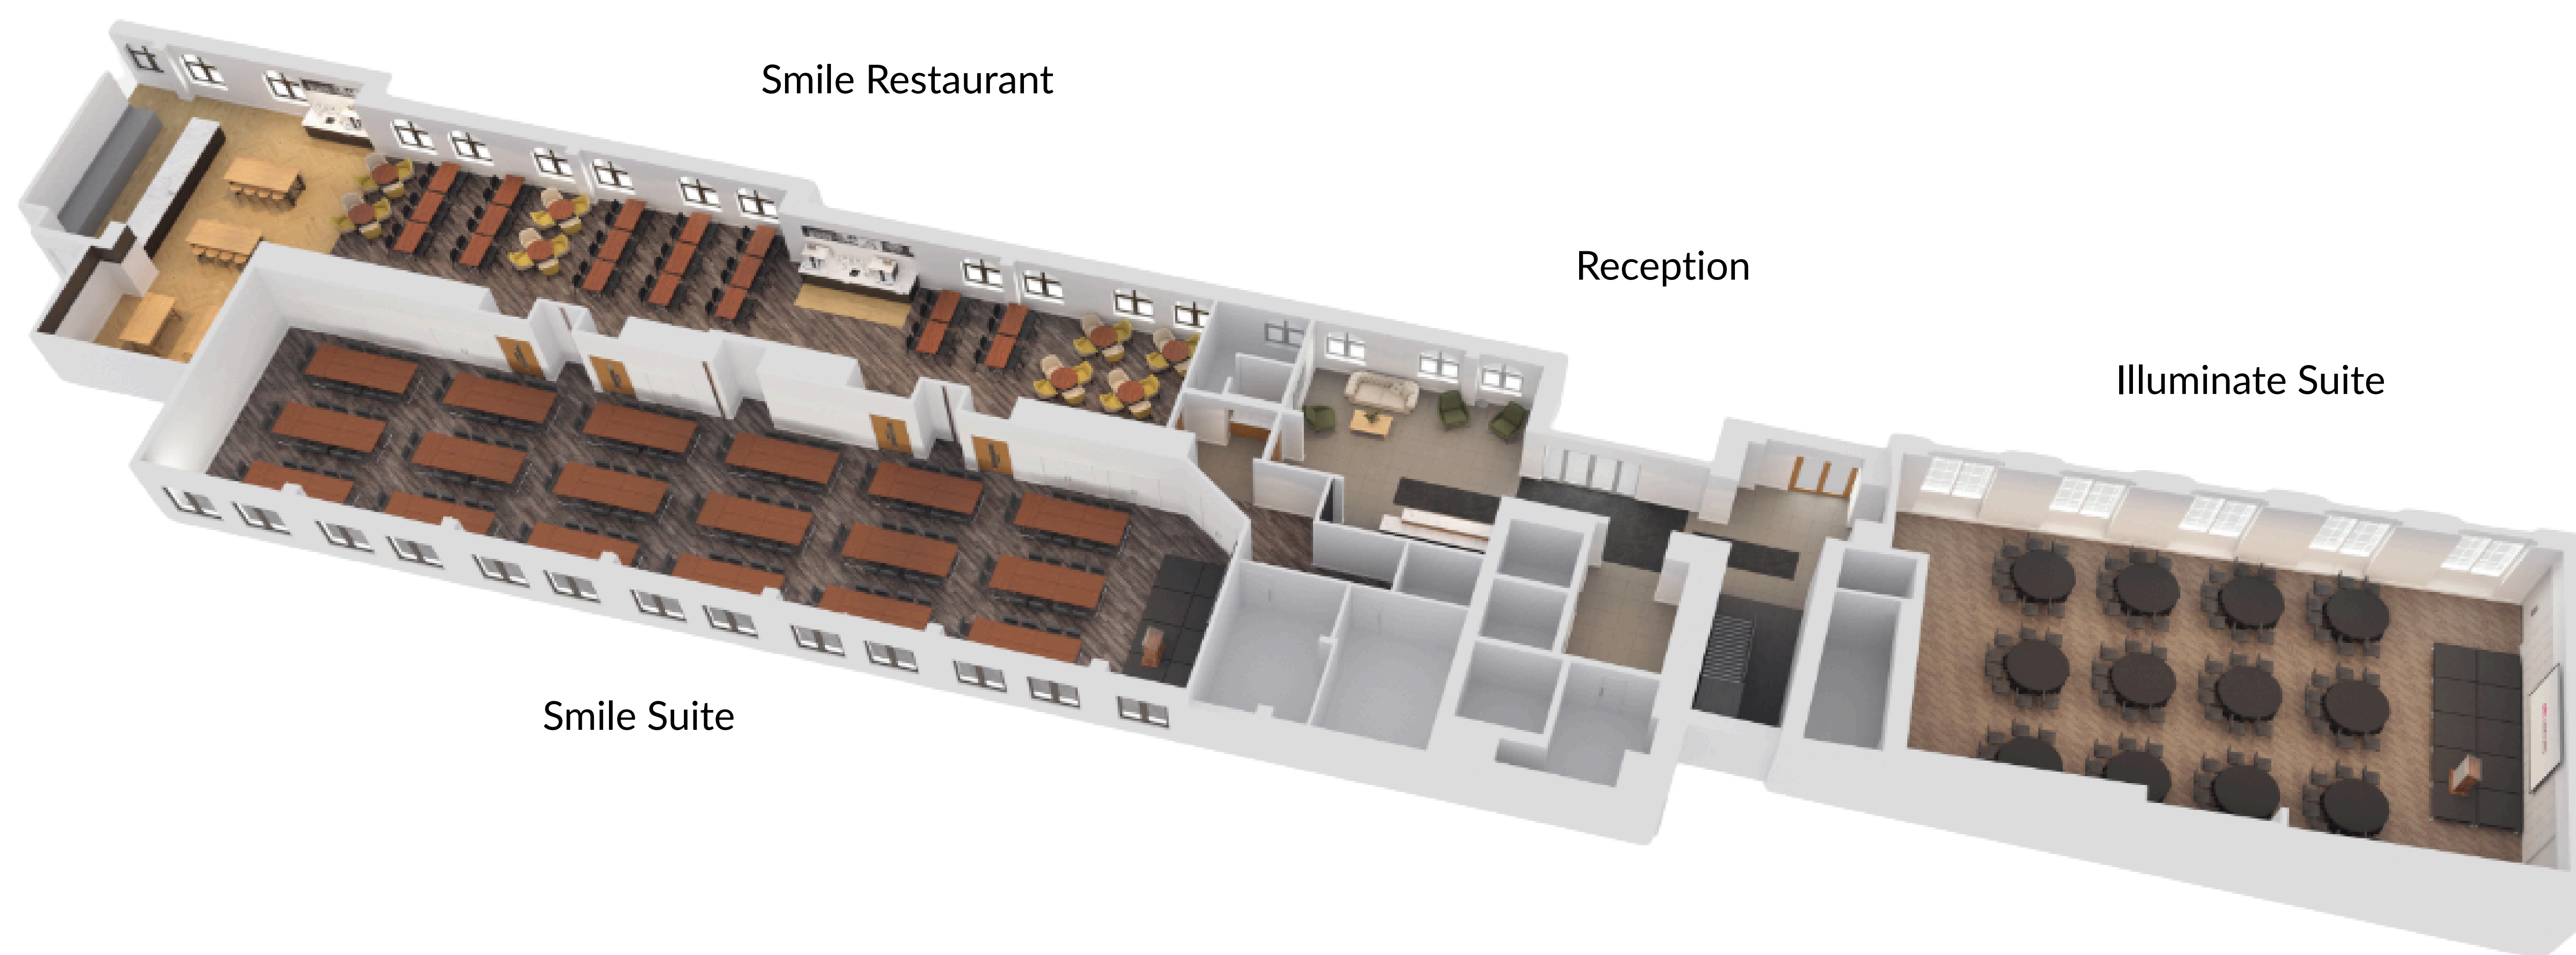

# etc.venues Prospero House

241 Borough High Street, London SE1 1GA

- Meetings range from 10 to 300 people
- Features a ground-level entrance and is located near London Bridge, Borough Market, and directly opposite Borough Station.
- Ideal for public sector conferences and events, expos, corporate trainings, internal meetings, and graduate programmes

MEETING ROOMS

24

LARGEST CAPACITY ROOM

300

CONCLUDE

SMILE RESTAURANT

## GROUND FLOOR

ROOM NAME	AREA [SQ M]	THEATER	CLASSROOM	CABARET	U-SHAPE	BOARDROOM
SMILE SUITE	-	300	160	170	86	96
SMILE 1	70	80	36	42	24	32
SMILE 2	58	50	24	24	20	24
SMILE 3	39	30	16	12	12	16
SMILE 4	-	80	36	42	24	32
SMILE 1 + 2	128	130	70	80	42	46
SMILE 2 + 3	97	80	46	46	30	40
SMILE 3 + 4	-	130	70	66	44	52
SMILE 1-3	167	175	120	100	54	64
SMILE 2-4	-	160	120	100	60	68
ILLUMINATE SUITE	189	270	110	130	90	70
ILLUMINATE 1	121	180	32	70	16	24
ILLUMINATE 2	68	150	72	60	30	36