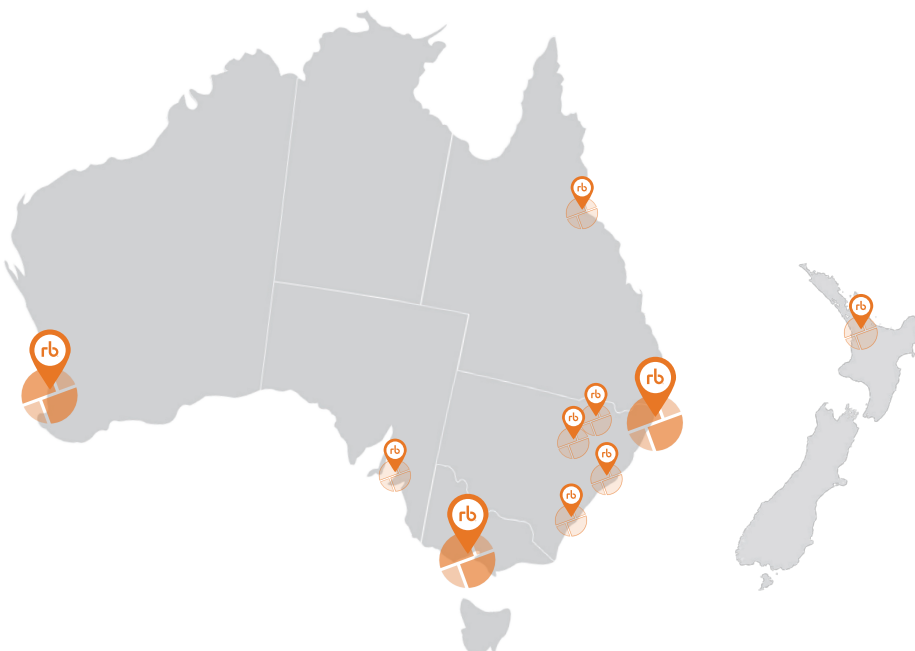

YOUR LOCAL RITCHIE BROS. REPRESENTATIVES

AARON SMALLCOMBE

*Newcastle, Hunter Valley
& Central Coast*

0459 887 083

asmallcombe@ritchiebros.com

LISA SMITH

*BDM
Australia North Sales*

0403 247 445

lisasmith@ritchiebros.com

NEIL MAYHEW

*North East Victoria
& Southern NSW*

0419 730 074

nmayhew@ritchiebros.com

CHARLIE WHINRAY

Central West NSW

0413 453 732

cwhinray@ritchiebros.com

LUKE SHIELS

Sydney Metro

0498 053 927

lshiels@ritchiebros.com

PETER WILLIGEN

North West Victoria

0497 826 596

pwilligen@ritchiebros.com

GARY BIGGS

Agriculture – Australia

0472 811 599

gbiggs@ritchiebros.com

MICHAEL BRACKER

*South Brisbane
& Darling Downs*

0407 024 173

mbracker@ritchiebros.com

RORY MACKIN

*Gold Coast &
Northern NSW*

0417 195 722

rmackin@ritchiebros.com

GREG SHIVAN

New Zealand

+64 27 298 6309

gshivan@ritchiebros.com

MICHAEL LINDSAY

*North Brisbane, Sunshine
Coast & Central QLD*

0427 742 310

mlindsay@ritchiebros.com

SAM CUST

*South West Victoria
& Tasmania*

0455 096 823

scust@ritchiebros.com

HARRY MASSEY

*South Australia &
Northern Territory*

0436 922 883

hmassey@ritchiebros.com

MICHAEL RUSSELL

*North QLD, Mackay
& Surrounds*

0427 218 295

michaelrussell@ritchiebros.com

TIM SHAW

*Corporate Accounts
& South East Victoria*

0403 247 440

tshaw@ritchiebros.com

TYLER MULFORD

Greater Sydney & ACT

0484 550 349

tmulford@ritchiebros.com

rb RITCHIE BROS.®

1300.139.344 | rbauction.com.au