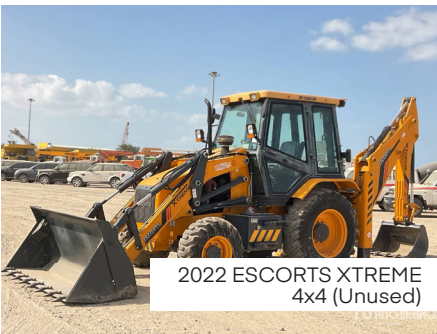

# DUBAI, ARE

10 & 11 December 2024 - Late Additions

2017 CAT D6N LGP

2022 ESCORTS XTREME  
4x4 (Unused)

2020 KOMATSU D155A-6