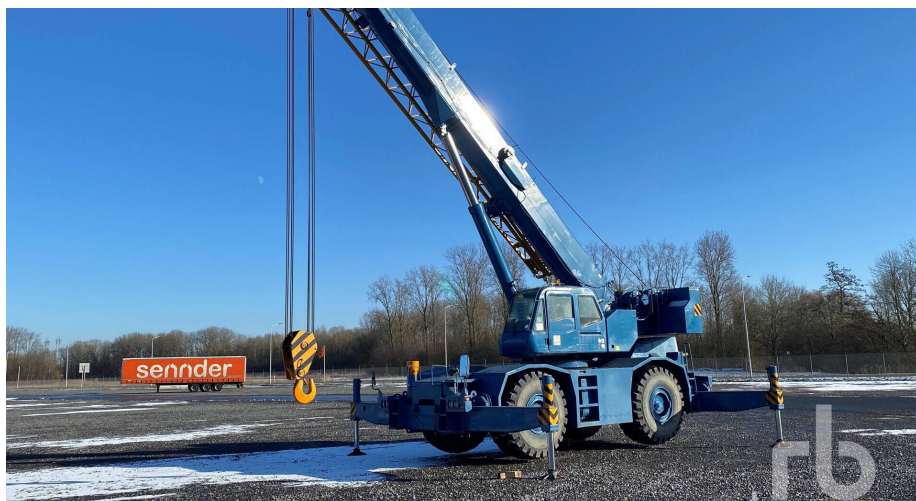

# MOERDIJK, NL

28 & 29 February 2024

UNUSED - 2022 KLEEMANN MS703 EVO 350HP

DEMAG AC80-1 8x8

2016 CAT 340F

**Take note! During loading and offloading, access to the yard is permitted only with safety vest and safety shoes!**

1/2 - UNUSED - KOBELCO SK380XDL-10

TADANO GR700EX 4x4x4

2015 MAGNI RTH 5.35

3/3 - UNUSED - 2022 VOLVO FMX540  
8x4