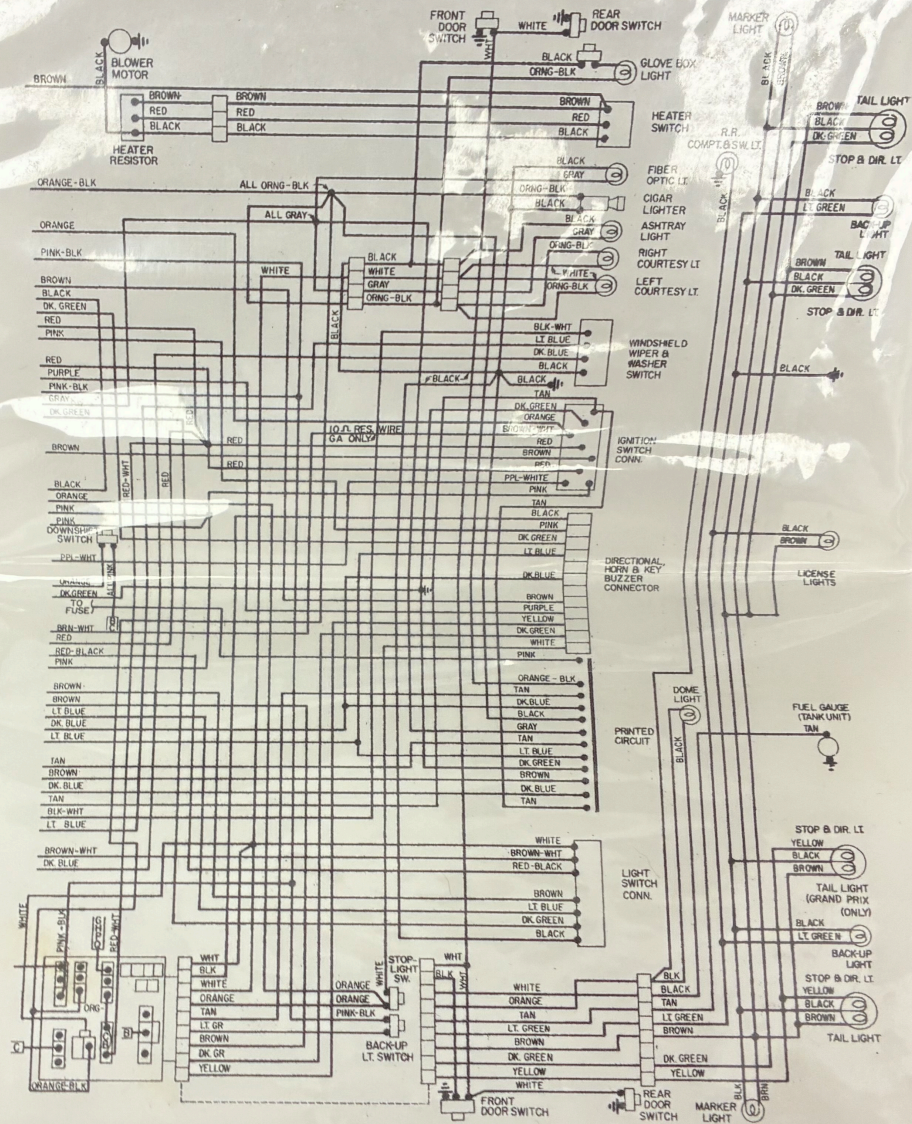

1977 Pontiac

Grand Prix &
Grand LeMans

4-113